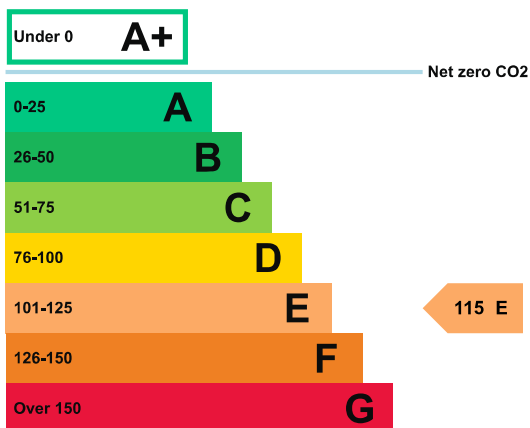

Energy performance certificate (EPC)

Ground and 1st floor offices 16 College Street Petersfield GU31 4AD	Energy rating E	Valid until: 17 December 2030
		Certificate number: 7092-6096-8695-5142-2220

Property type	B1 Offices and Workshop businesses
Total floor area	206 square metres

Rules on letting this property

Properties can be let if they have an energy rating from A+ to E.

Energy rating and score

This property's energy rating is E.

Properties get a rating from A+ (best) to G (worst) and a score.

The better the rating and score, the lower your property's carbon emissions are likely to be.

How this property compares to others

Properties similar to this one could have ratings:

If newly built	44 B
If typical of the existing stock	128 F