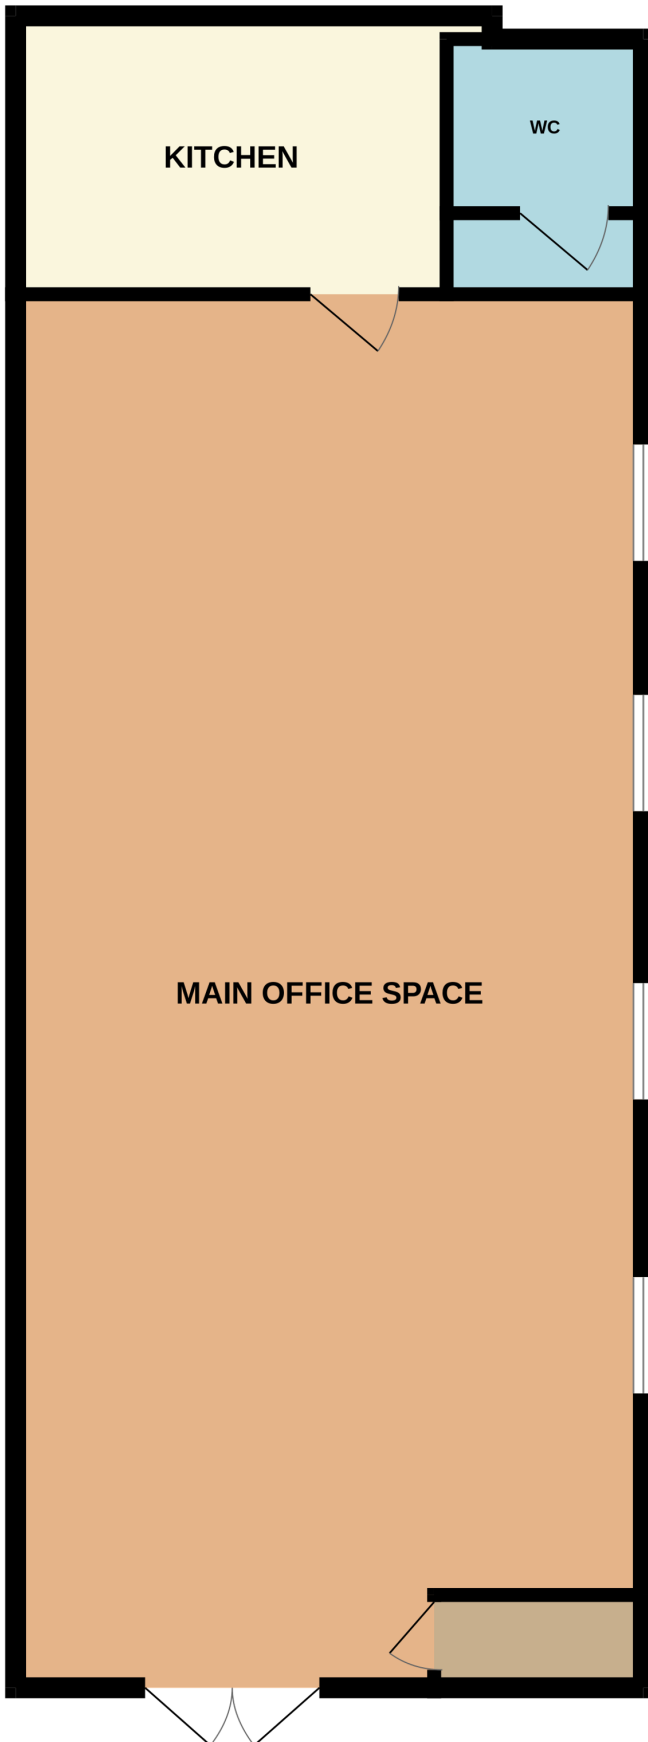

GROUND FLOOR
844 sq.ft. (78.4 sq.m.) approx.

TOTAL FLOOR AREA : 844 sq.ft. (78.4 sq.m.) approx.

Whilst every attempt has been made to ensure the accuracy of the floorplan contained here, measurements of doors, windows, rooms and any other items are approximate and no responsibility is taken for any error, omission or mis-statement. This plan is for illustrative purposes only and should be used as such by any prospective purchaser. The services, systems and appliances shown have not been tested and no guarantee as to their operability or efficiency can be given.

Made with Metropix ©2026