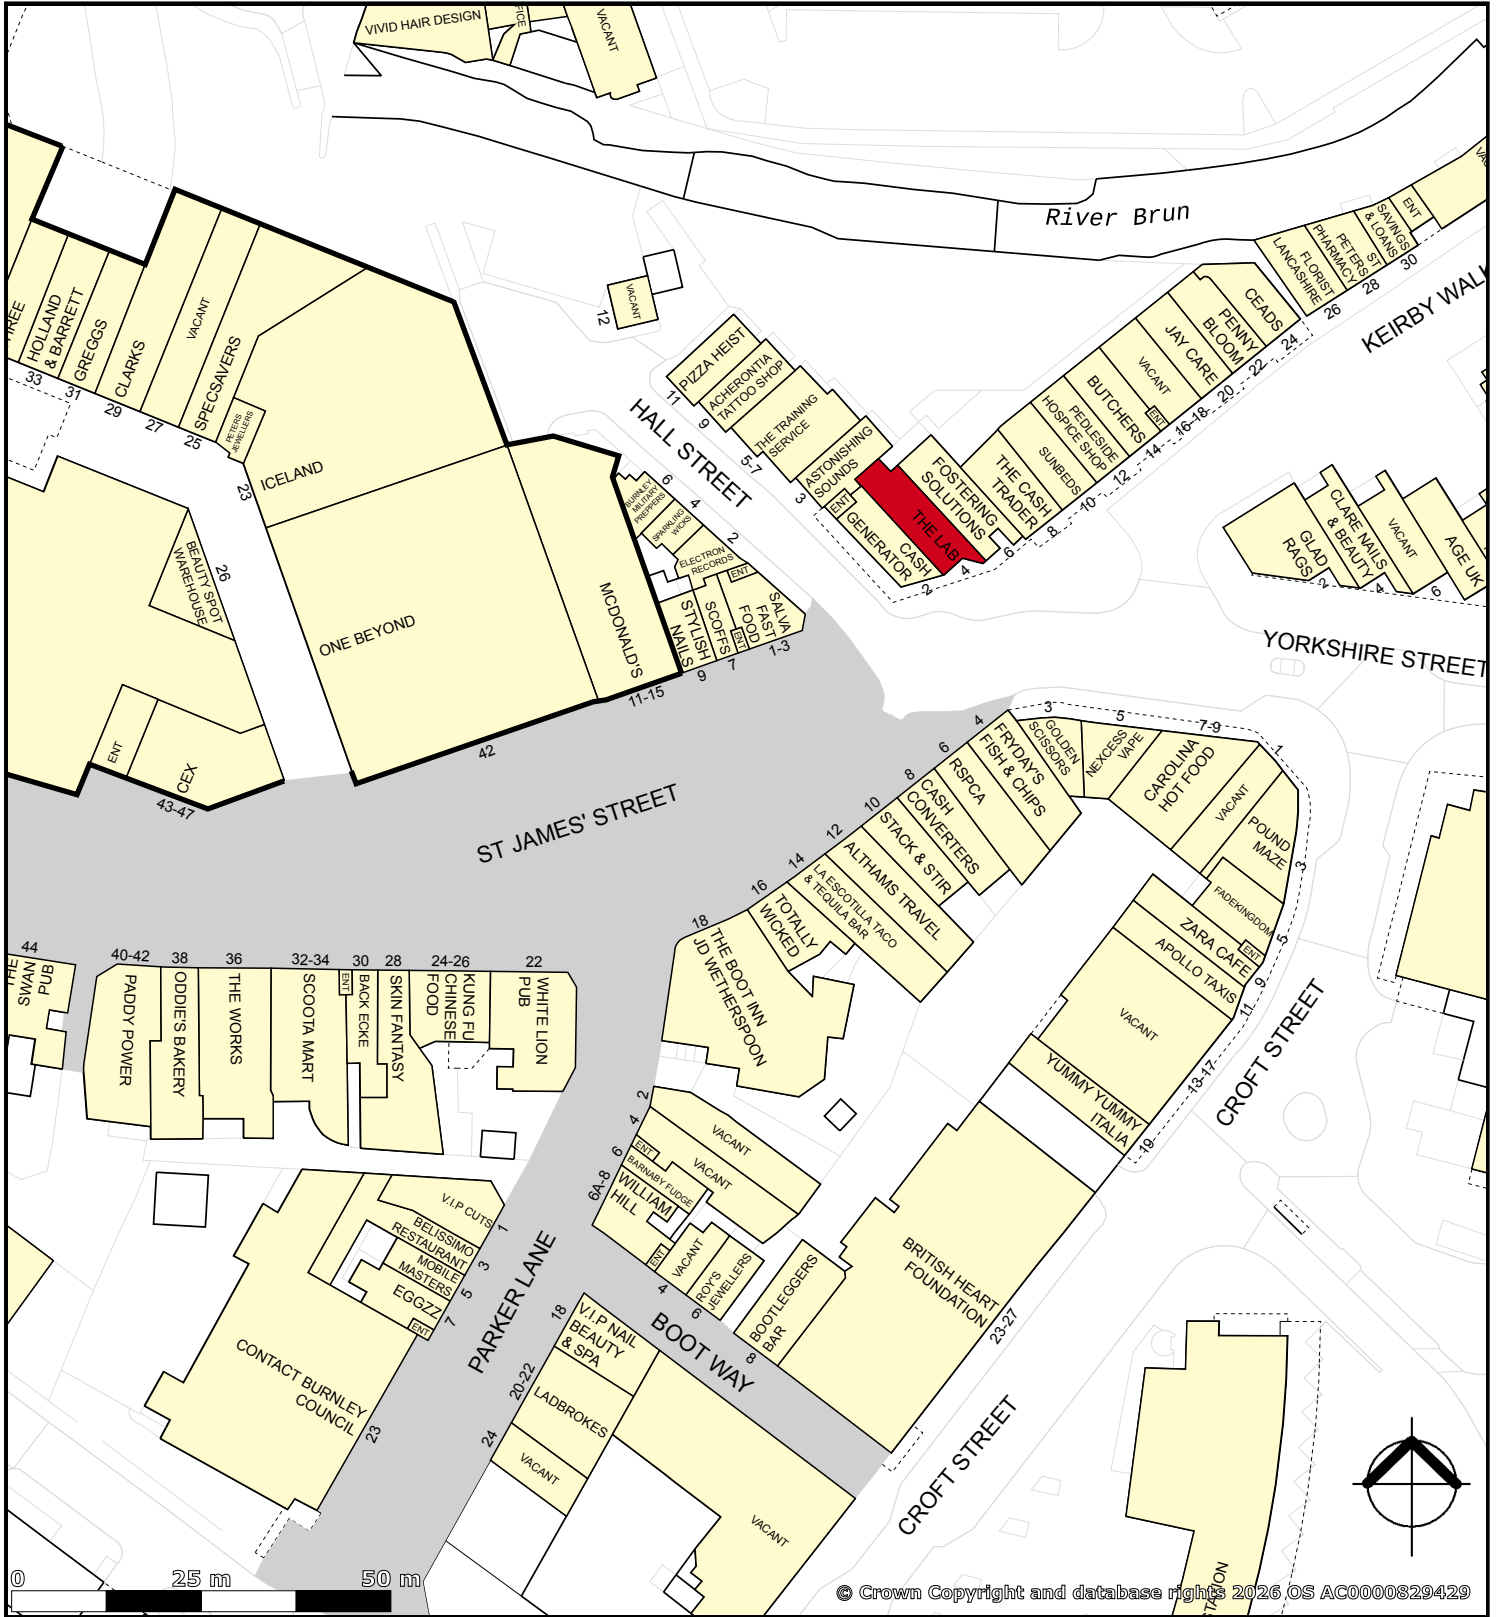

4 Keirby Walk, Burnley, BB11

created on **edozo**

Plotted Scale - 1:1,000