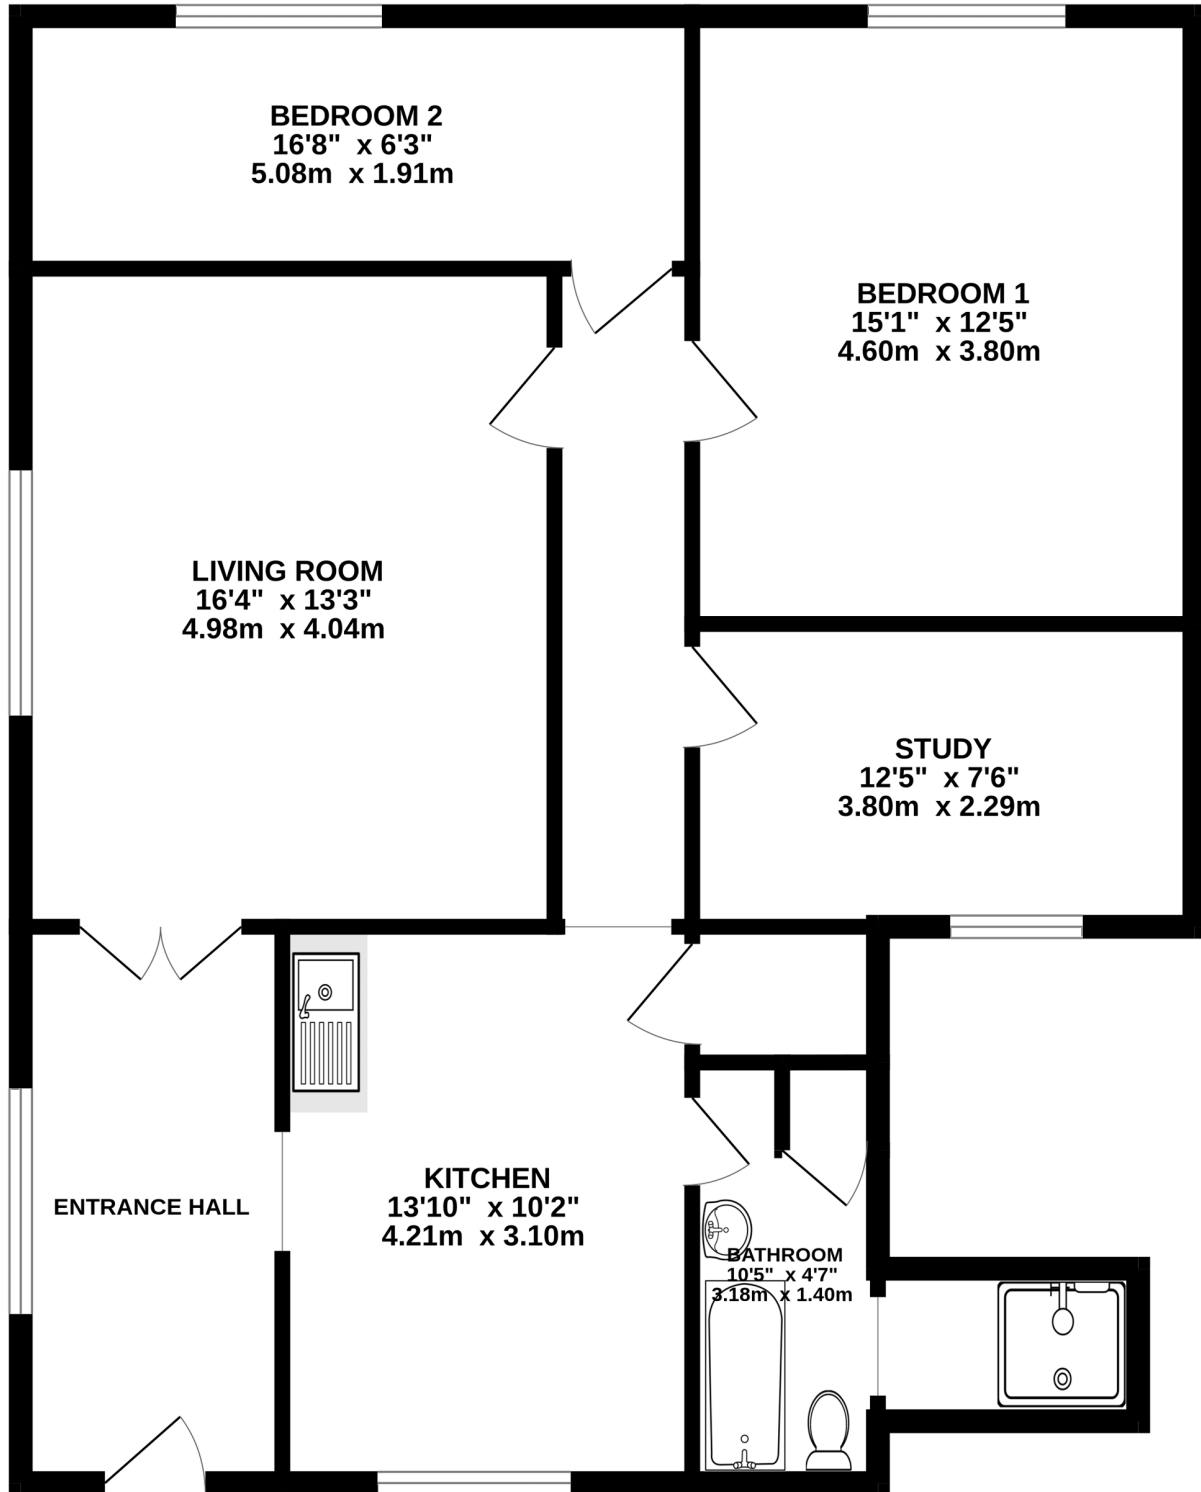

GROUND FLOOR
976 sq.ft. (90.7 sq.m.) approx.

TOTAL FLOOR AREA : 976 sq.ft. (90.7 sq.m.) approx.

Whilst every attempt has been made to ensure the accuracy of the floorplan contained here, measurements of doors, windows, rooms and any other items are approximate and no responsibility is taken for any error, omission or mis-statement. This plan is for illustrative purposes only and should be used as such by any prospective purchaser. The services, systems and appliances shown have not been tested and no guarantee as to their operability or efficiency can be given.