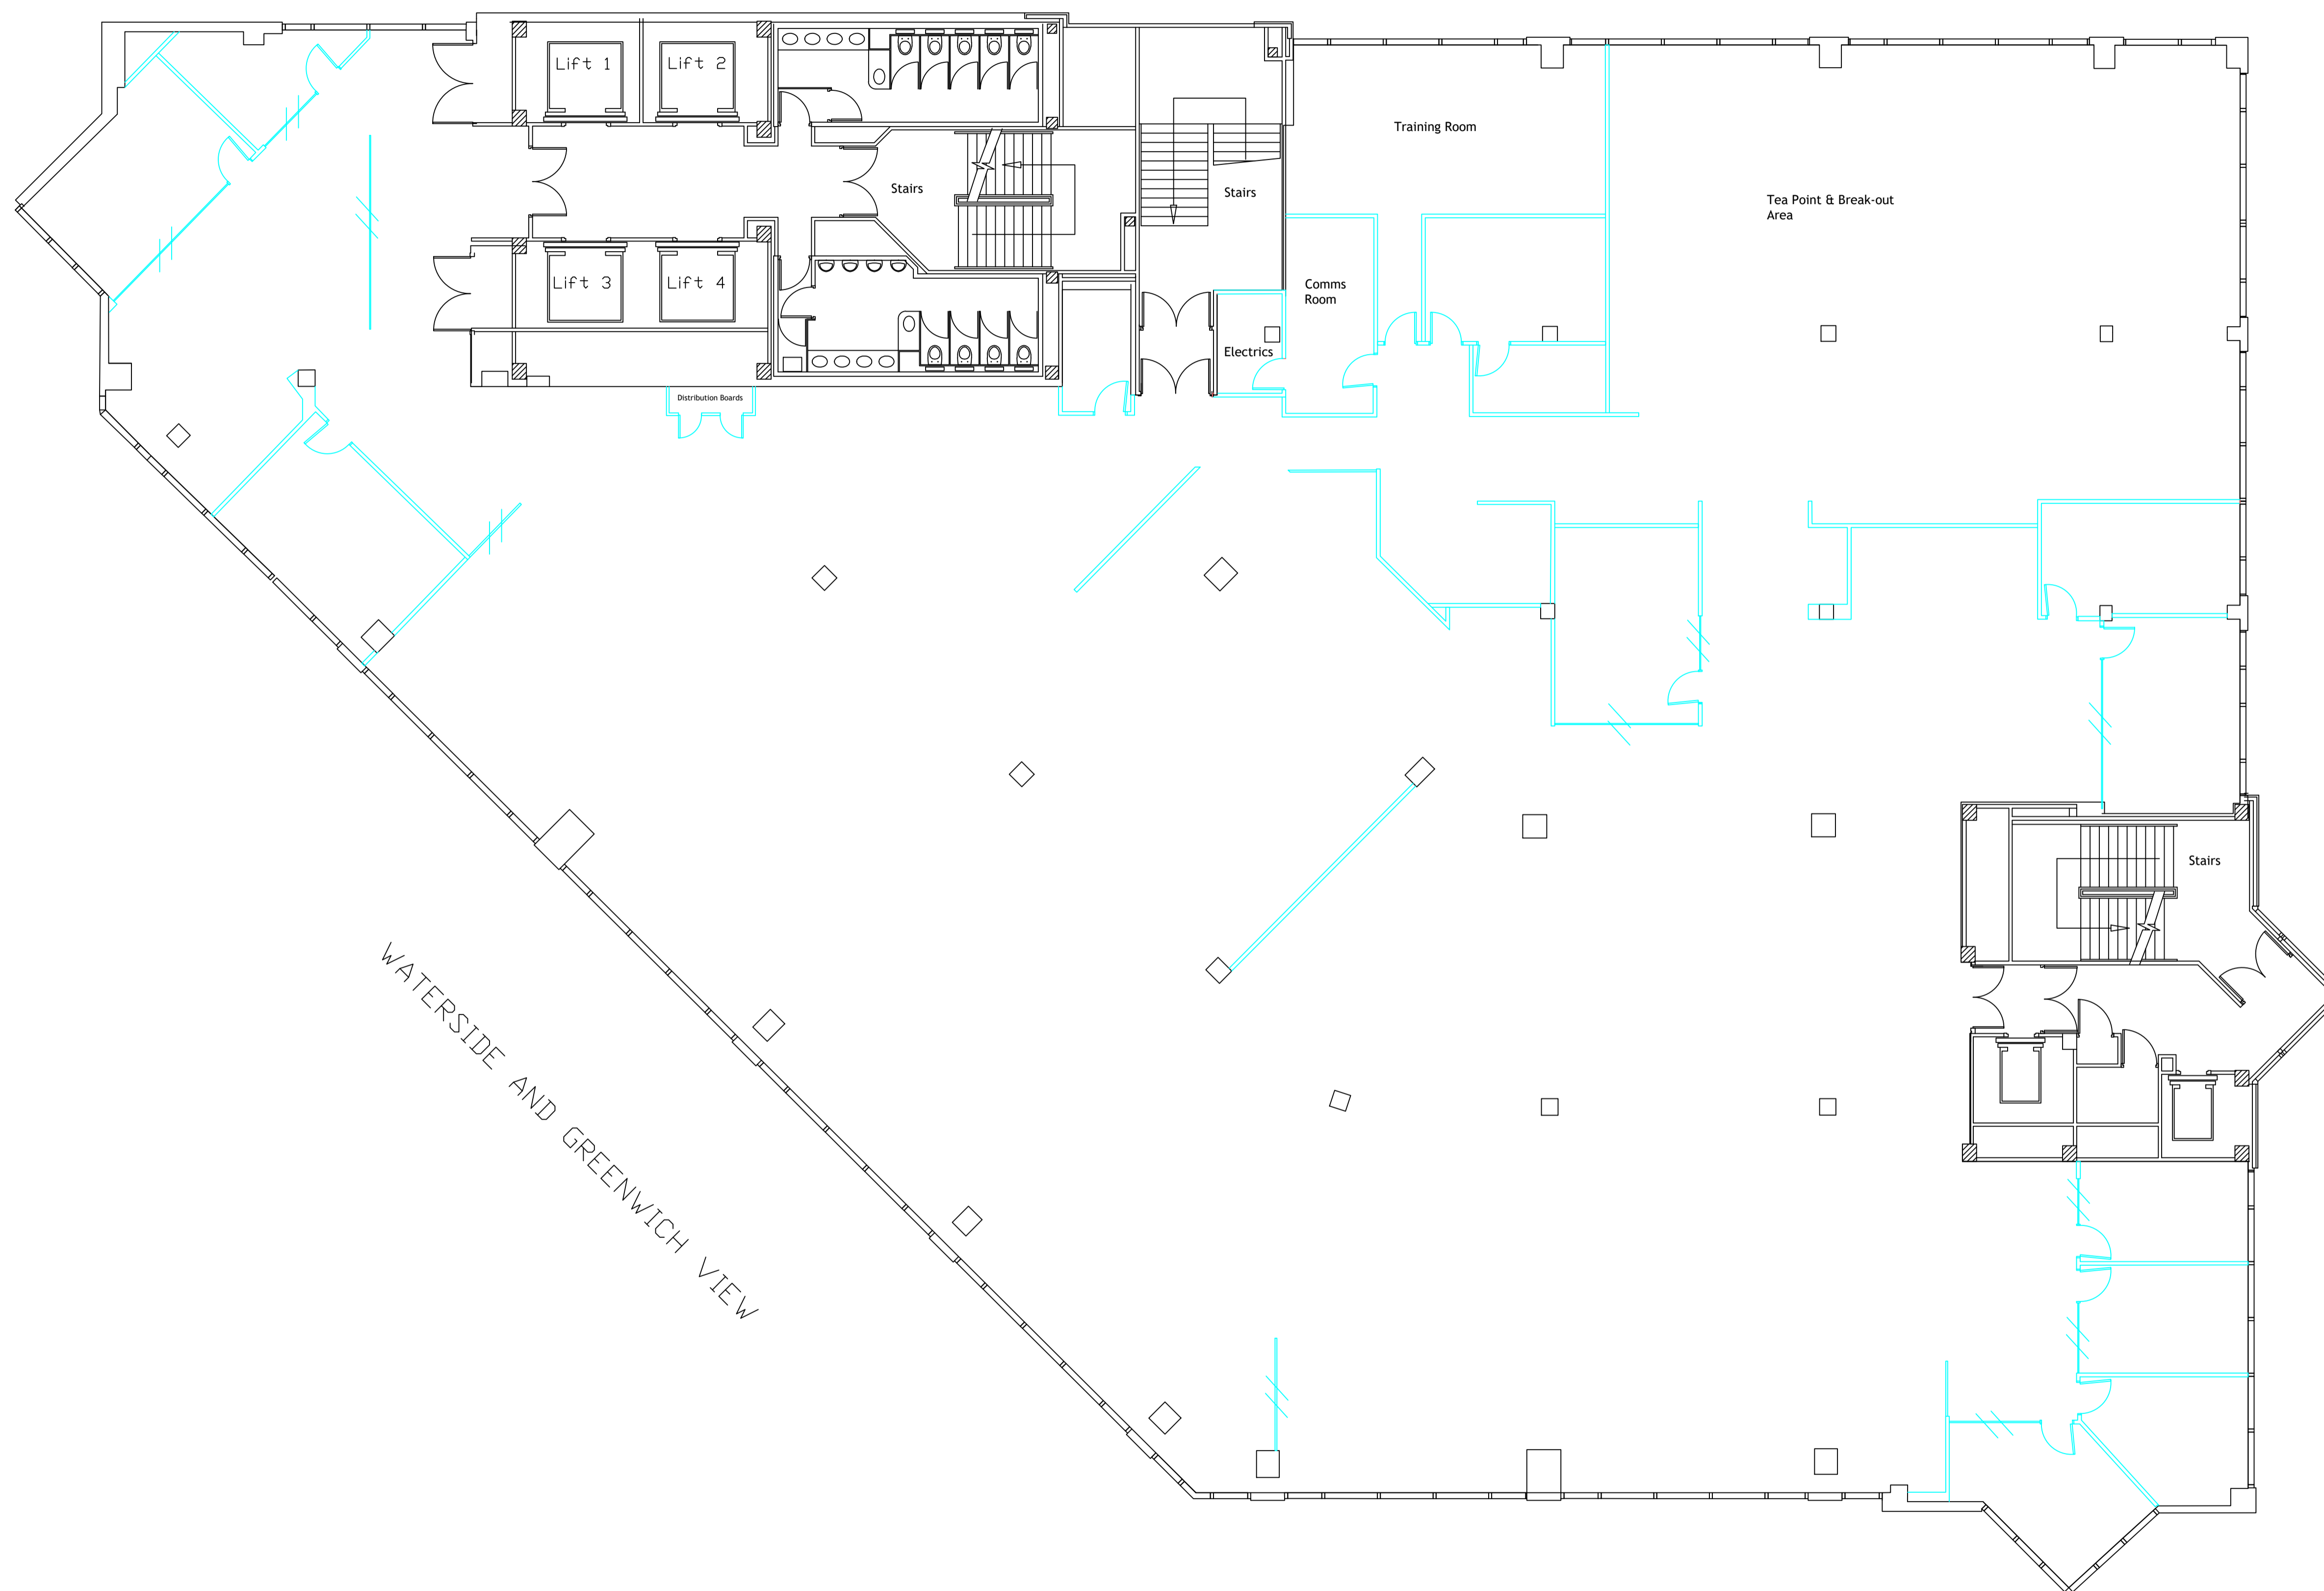

Key  Partition

Title

**Second Floor**

Scale

1:100

Date

@AI 14.01.24

Drawn By

LJC