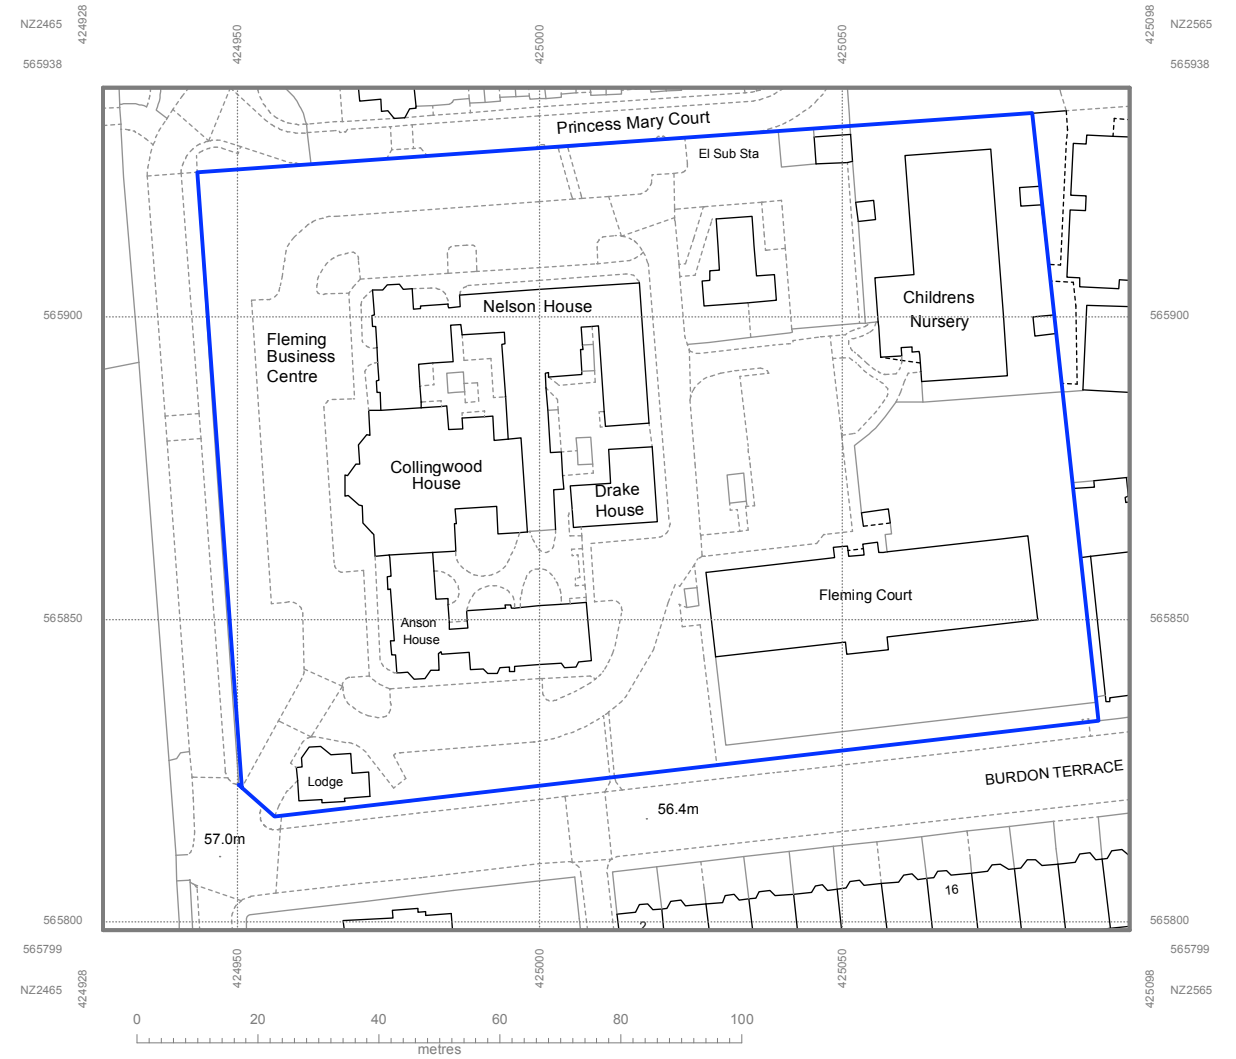

1 Derwent Room Lease Plan
Scale: 1:100

2 Derwent Room Site Plan
Scale: 1:1250

REV	DESCRIPTION	DATE
Stage:	prelim	
Project Title: Derwent Room The Fleming Burdon Terrace Newcastle upon Tyne NE2 3AE		
Drawing Title: Lease Plan 1		
Scale: 1:100@ A3	Date: 27.11.2021	Drawn: JG
Project No: 01912	Drawing No: 181	Rev No: -