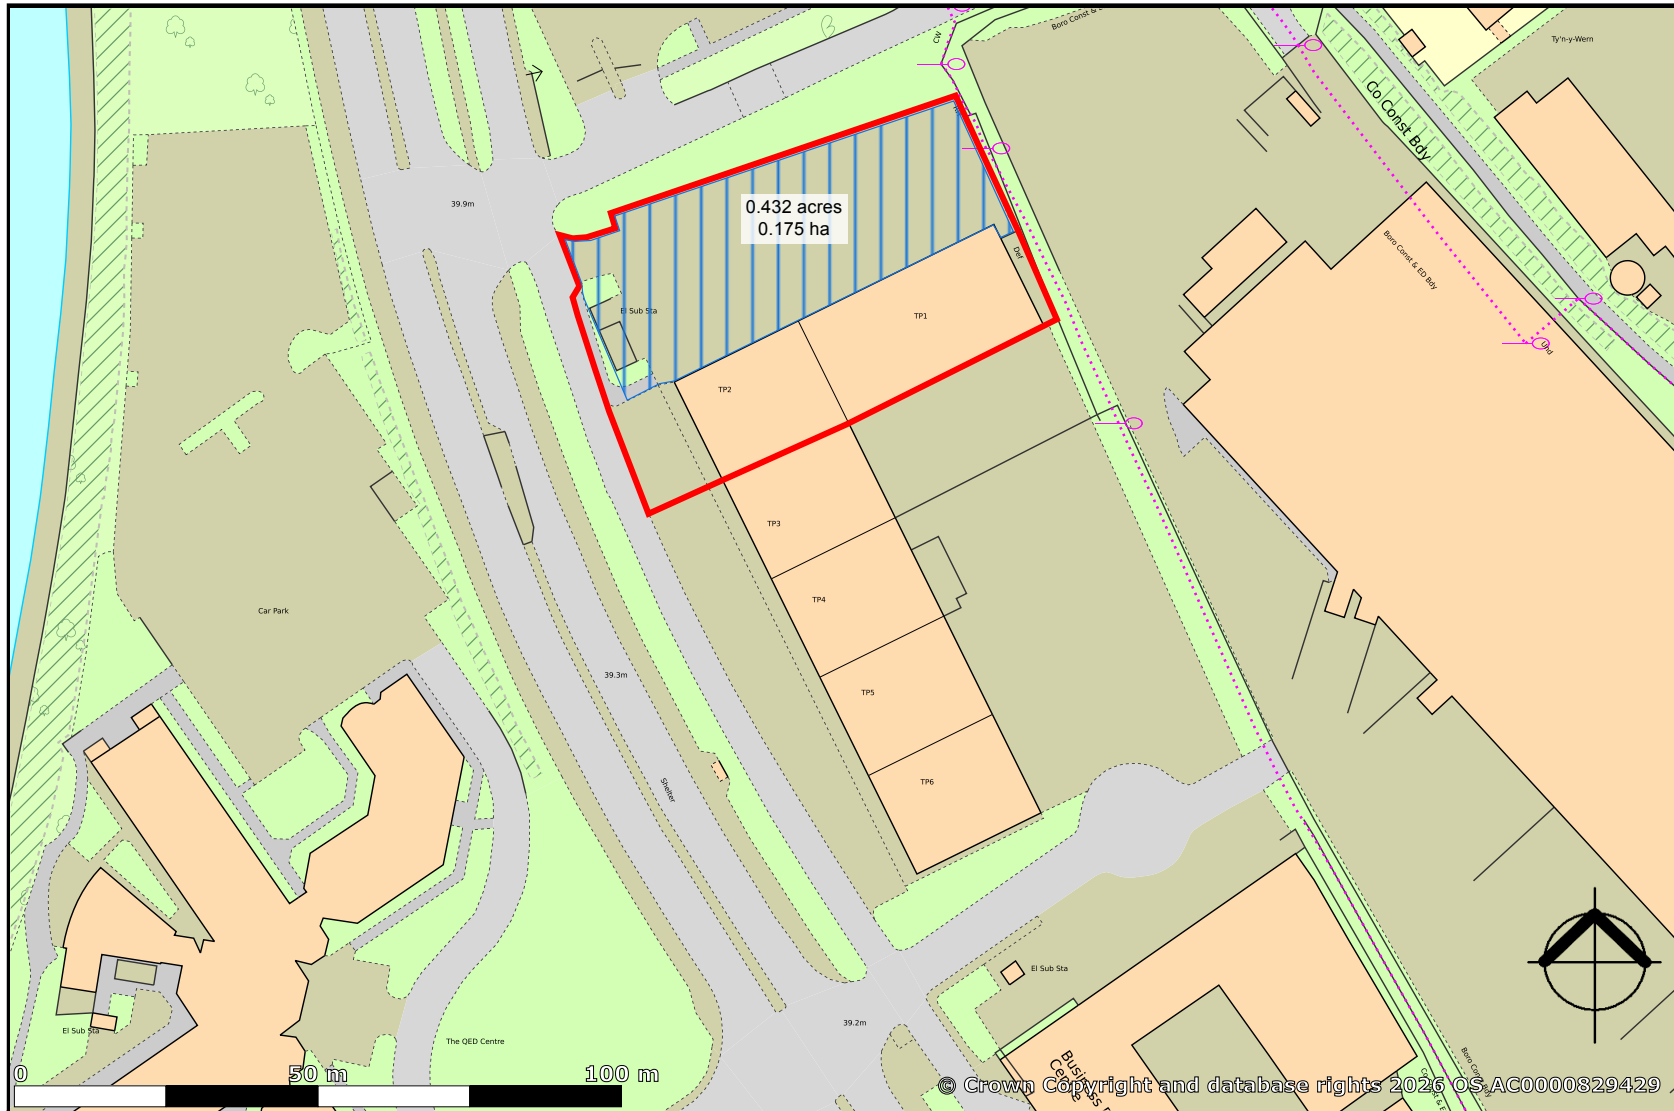

Treforest Trade Park, Main Avenue, Treforest Industrial Estate, Pontypridd, CF37 5US

created on **edozo**

Plotted Scale - 1:1,250