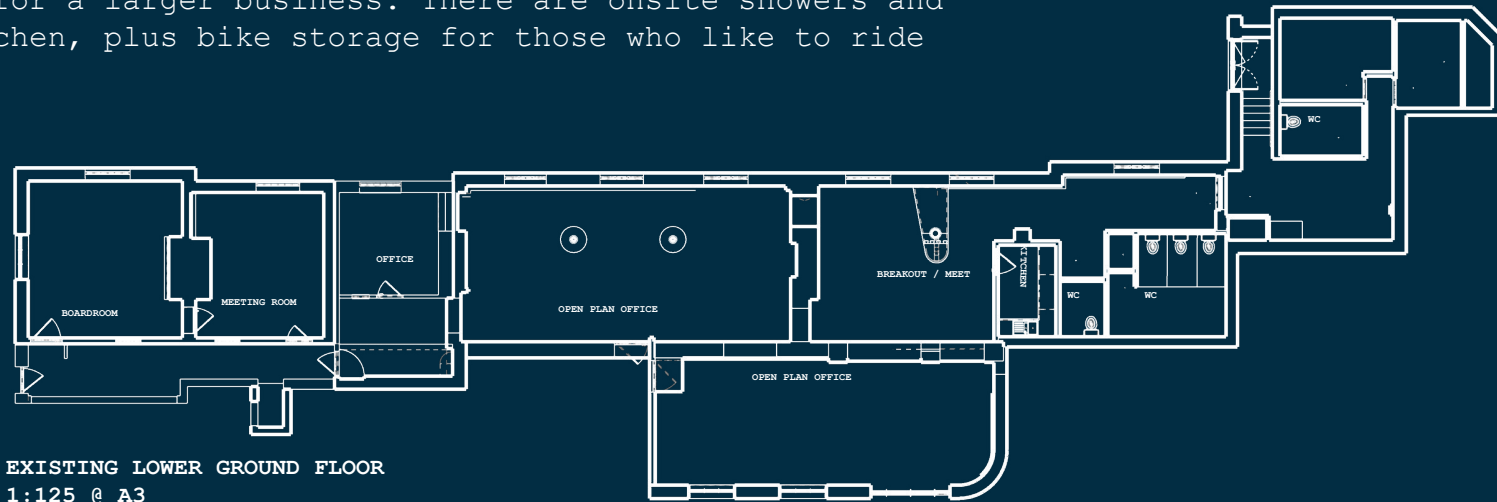

GLOBE WORKS, LOWER GROUND FLOOR . . .

3348 FT²

This serviced office is situated inside Globe Works on the lower ground floor at Kelham Island. It offers a Historic and sophisticated office environment perfect for a larger business. There are onsite showers and a fully equipped kitchen, plus bike storage for those who like to ride to work.

EXISTING LOWER GROUND FLOOR
1:125 @ A3

EXAMPLE LOWER GROUND FLOOR SPACE PLAN
1:125 @ A3