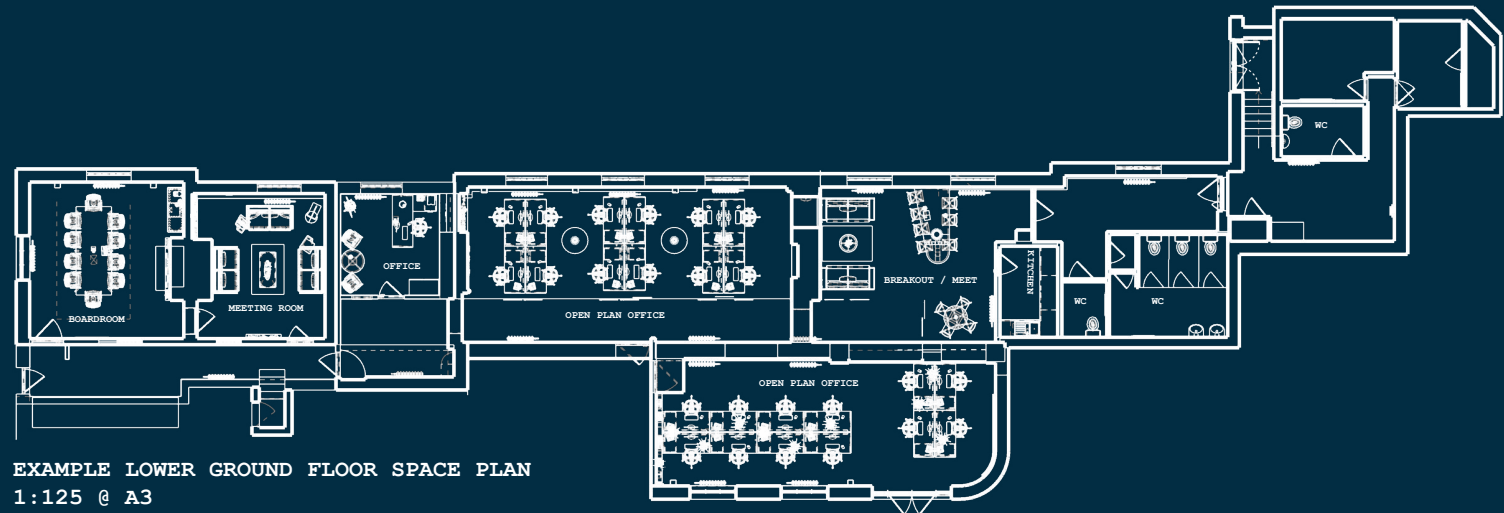

GLOBE WORKS, LOWER GROUND FLOOR . . .

3348 FT²

This serviced office is situated inside Globe Works on the lower ground floor at Kelham Island. It offers a Historic and sophisticated office environment perfect for a larger business. There are onsite showers and a fully equipped kitchen, plus bike storage for those who like to ride to work.

EXISTING LOWER GROUND FLOOR
1:125 @ A3

EXAMPLE LOWER GROUND FLOOR SPACE PLAN
1:125 @ A3