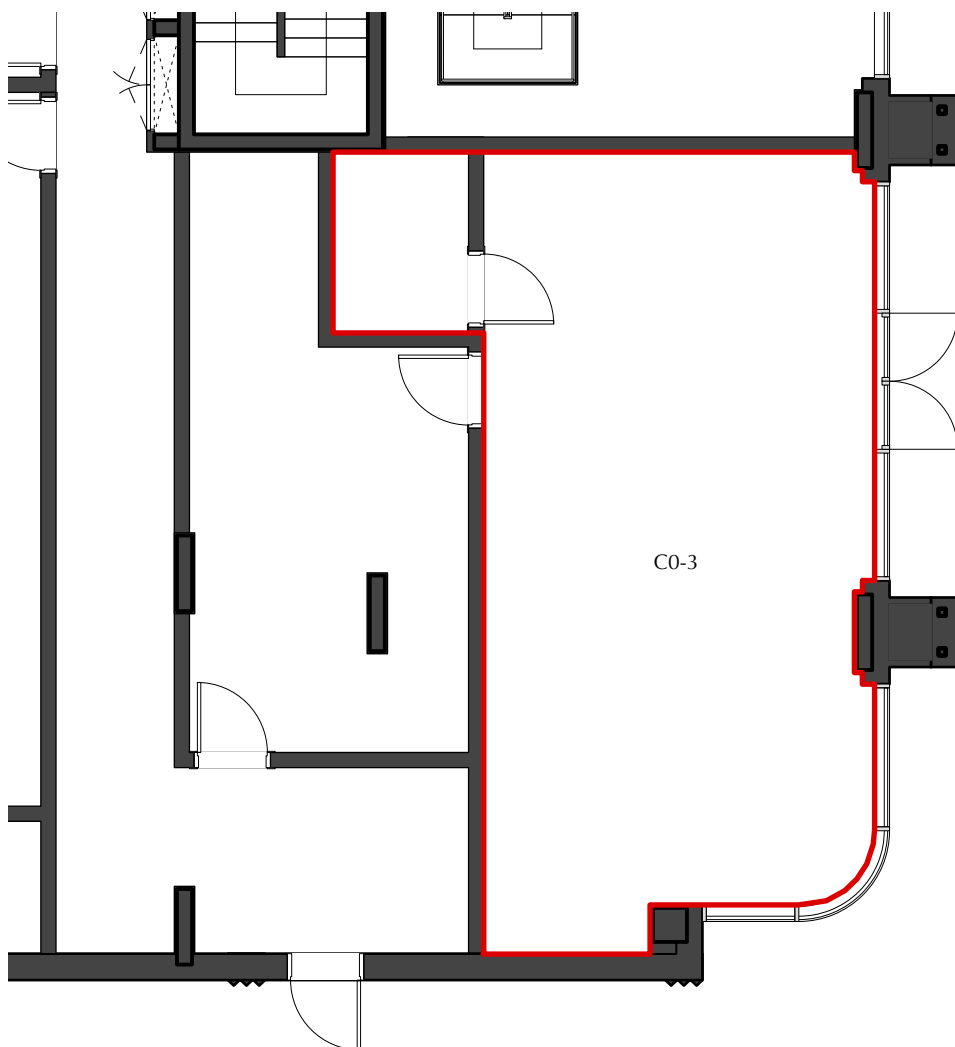

1 Location Plan  
Scale: 1:1250

2 Ground Floor Building Plan  
Scale: 1:100

Commercial Unit Boundary

ROX BRIGHTON

Commercial Unit Number: C0-3

Floor Number: Ground

Registered Address: