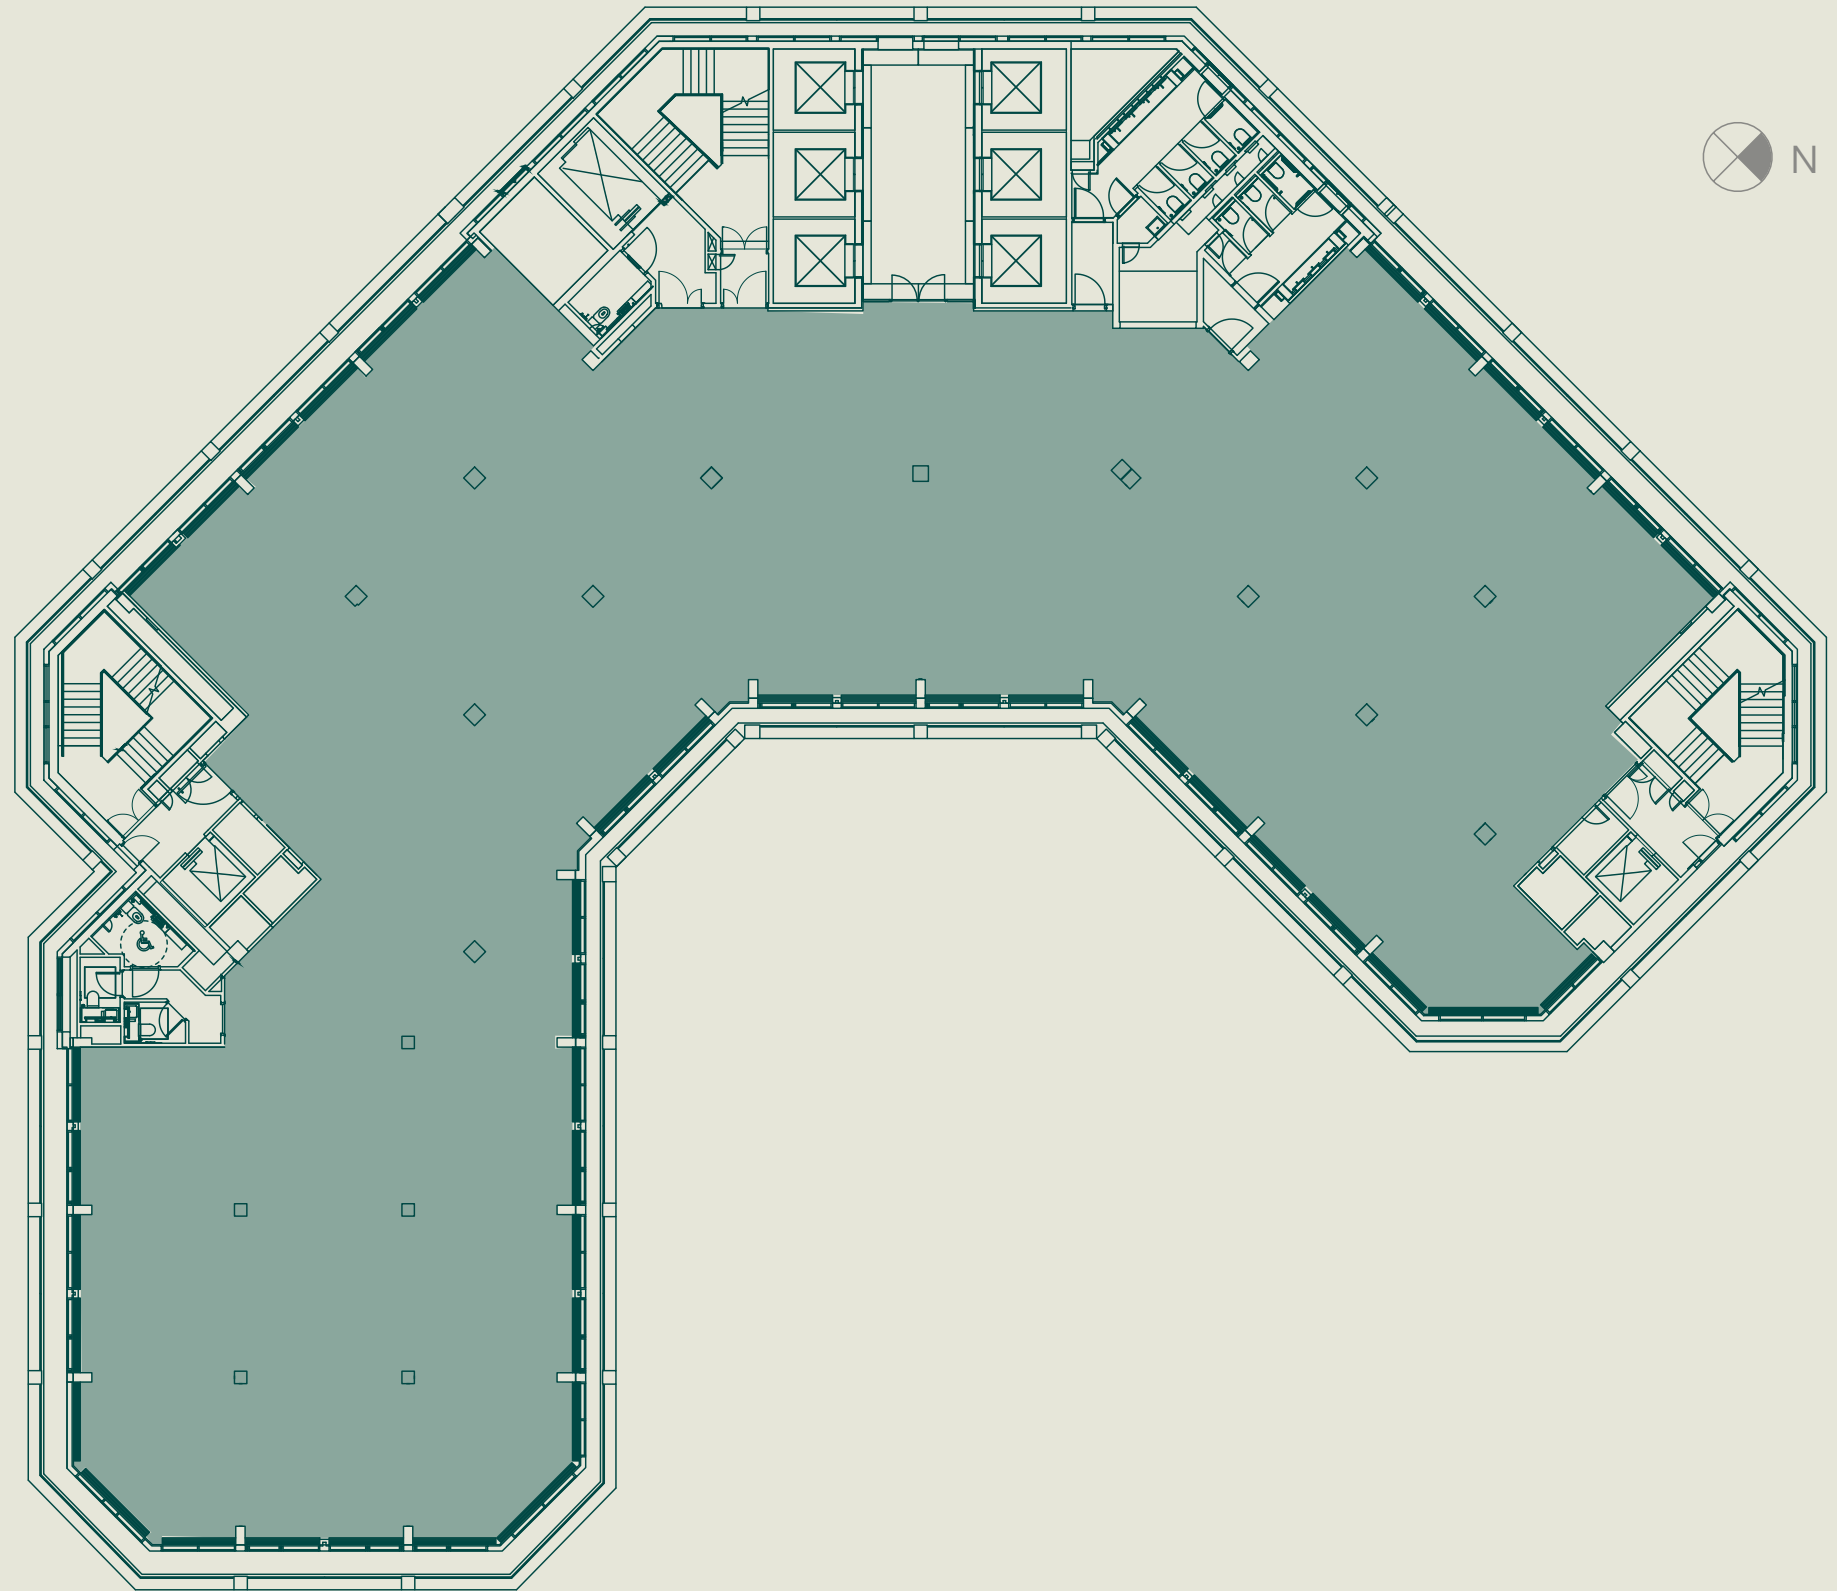

Seventh Floor
11,060 sq ft / 1,028 sq m

Stephen Street

Tottenham Court Road

 Demise