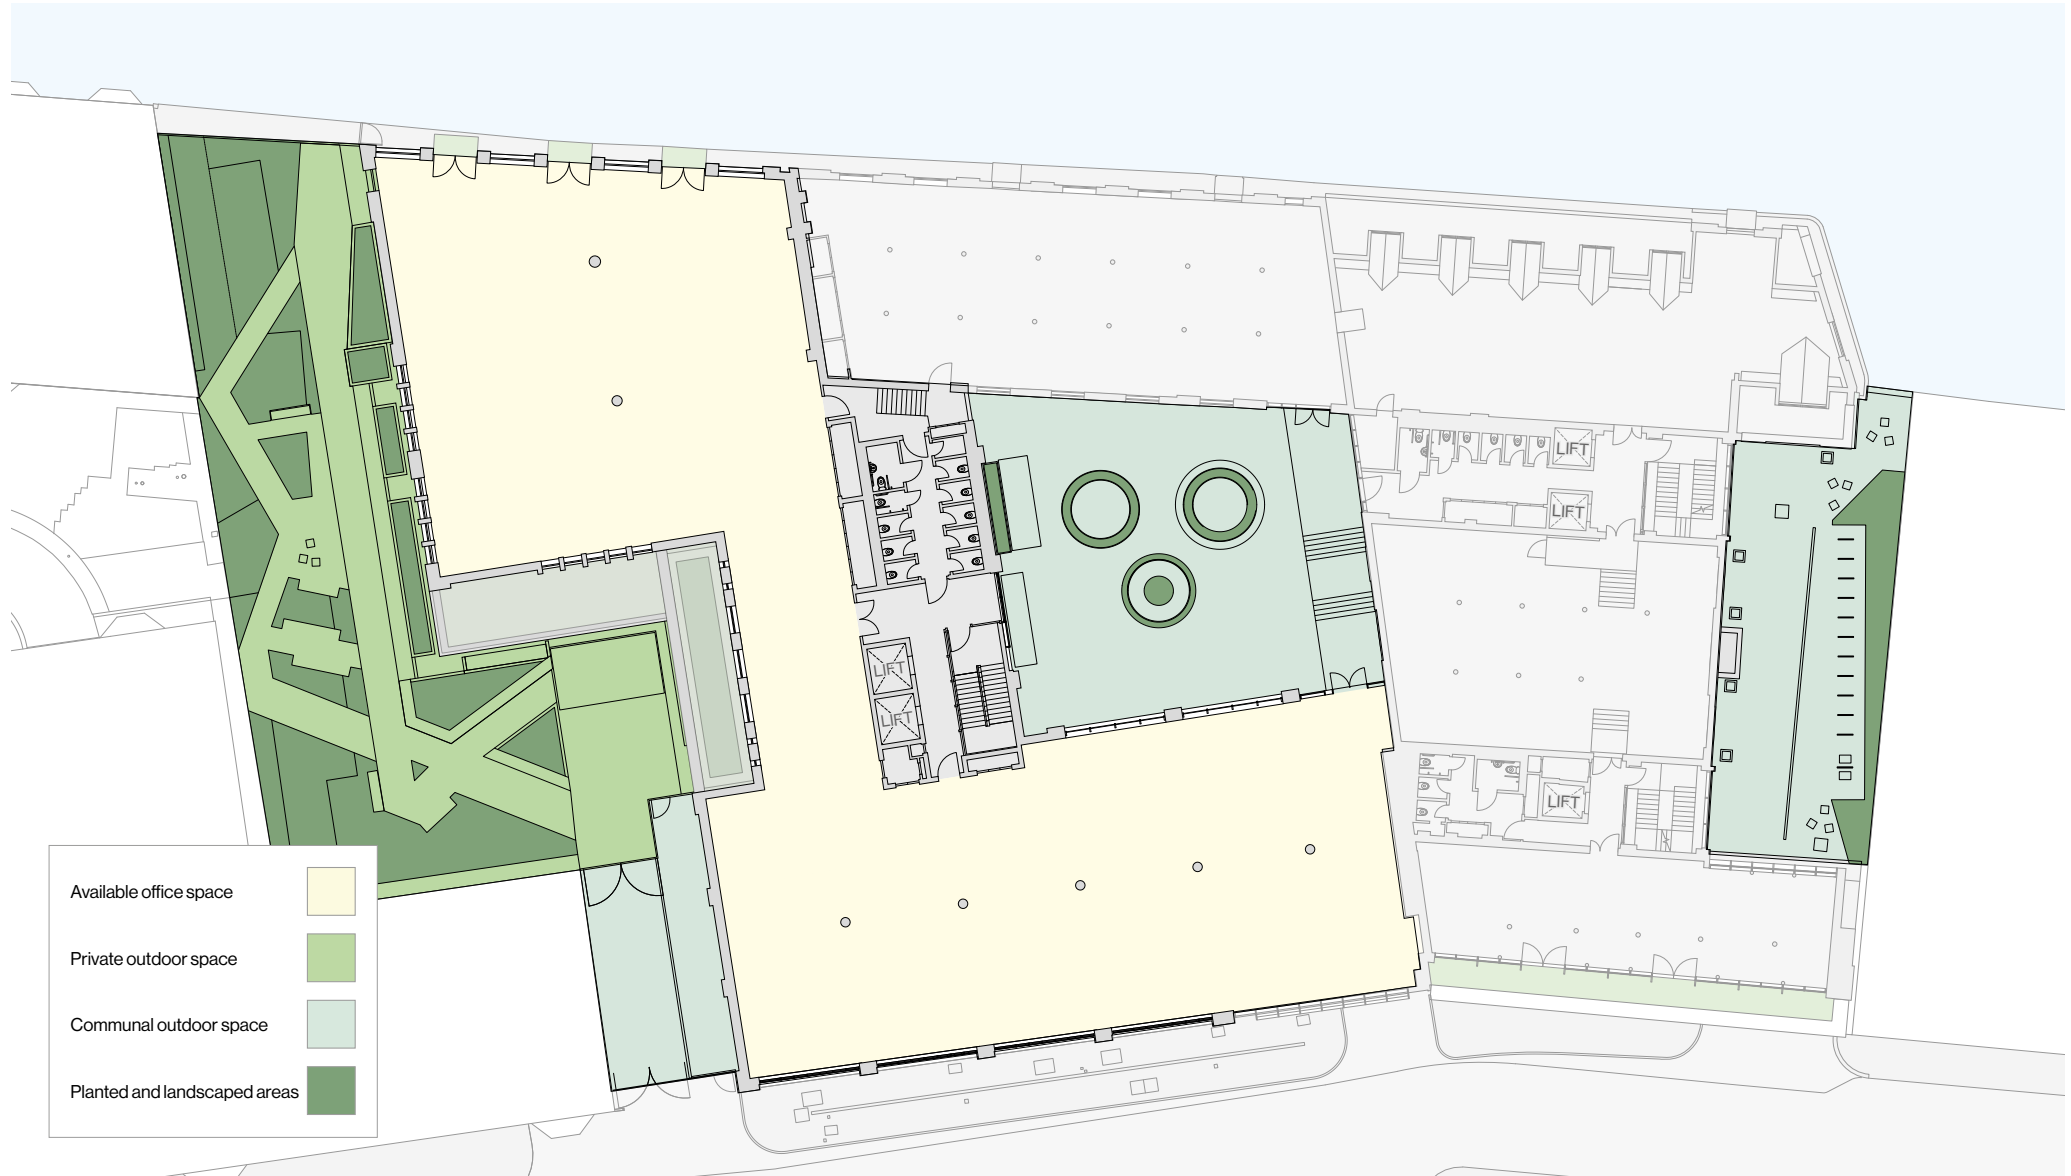

THORLEY WORKS

	Office Space	Outdoor Space
Ground Floor	9,795 sq ft / 564 sq m	11,237 sq ft / 1,044 sq m

THORLEY WORKS

	Office Space	Outdoor Space
Floor 1	11,302 sq ft / 1,049 sq m	97 sq ft / 9 sq m

THORLEY WORKS

	Office Space	Outdoor Space
Floor 2	11,517 sq ft / 1,069 sq m	97 sq ft / 9 sq m

THORLEY WORKS

	Office Space	Outdoor Space
Floor 3	10,861 sq ft / 1,009 sq m	97 sq ft / 9 sq m

THORLEY WORKS

	Office Space	Outdoor Space
Floor 4	10,850 sq ft / 1,007 sq m	97 sq ft / 9 sq m

THORLEY WORKS

	Office Space	Outdoor Space
Floor 5	7,276 sq ft / 675 sq m	1,851 sq ft / 172 sq m