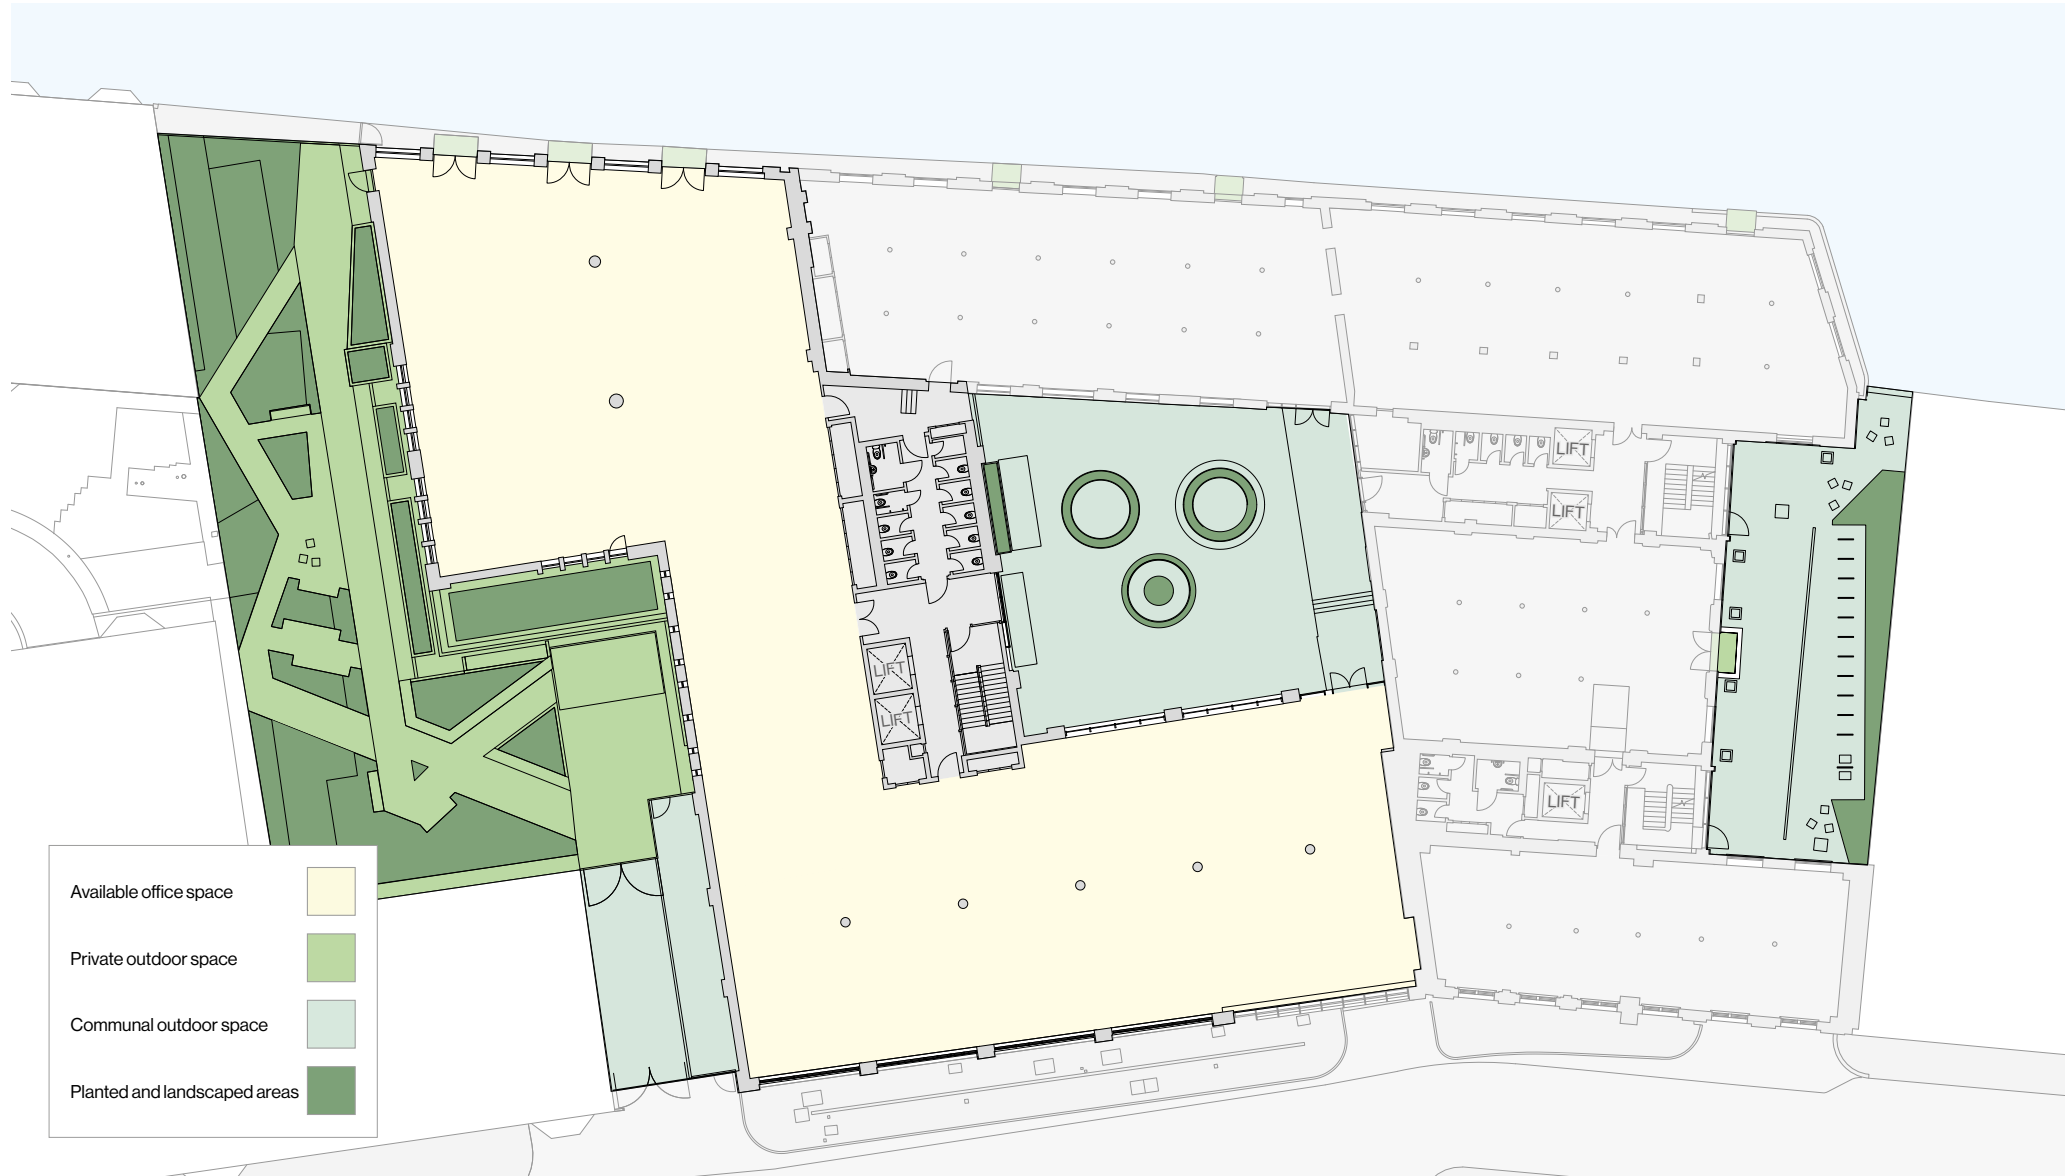

THORLEY WORKS

	Office Space	Outdoor Space
Ground Floor	9,795 sq ft / 564 sq m	11,237 sq ft / 1,044 sq m

THORLEY WORKS

	Office Space	Outdoor Space
Floor 1	11,302 sq ft / 1,049 sq m	97 sq ft / 9 sq m

THORLEY WORKS

	Office Space	Outdoor Space
Floor 2	11,517 sq ft / 1,069 sq m	97 sq ft / 9 sq m

THORLEY WORKS

	Office Space	Outdoor Space
Floor 3	10,861 sq ft / 1,009 sq m	97 sq ft / 9 sq m

THORLEY WORKS

	Office Space	Outdoor Space
Floor 4	10,850 sq ft / 1,007 sq m	97 sq ft / 9 sq m

THORLEY WORKS

	Office Space	Outdoor Space
Floor 5	7,276 sq ft / 675 sq m	1,851 sq ft / 172 sq m