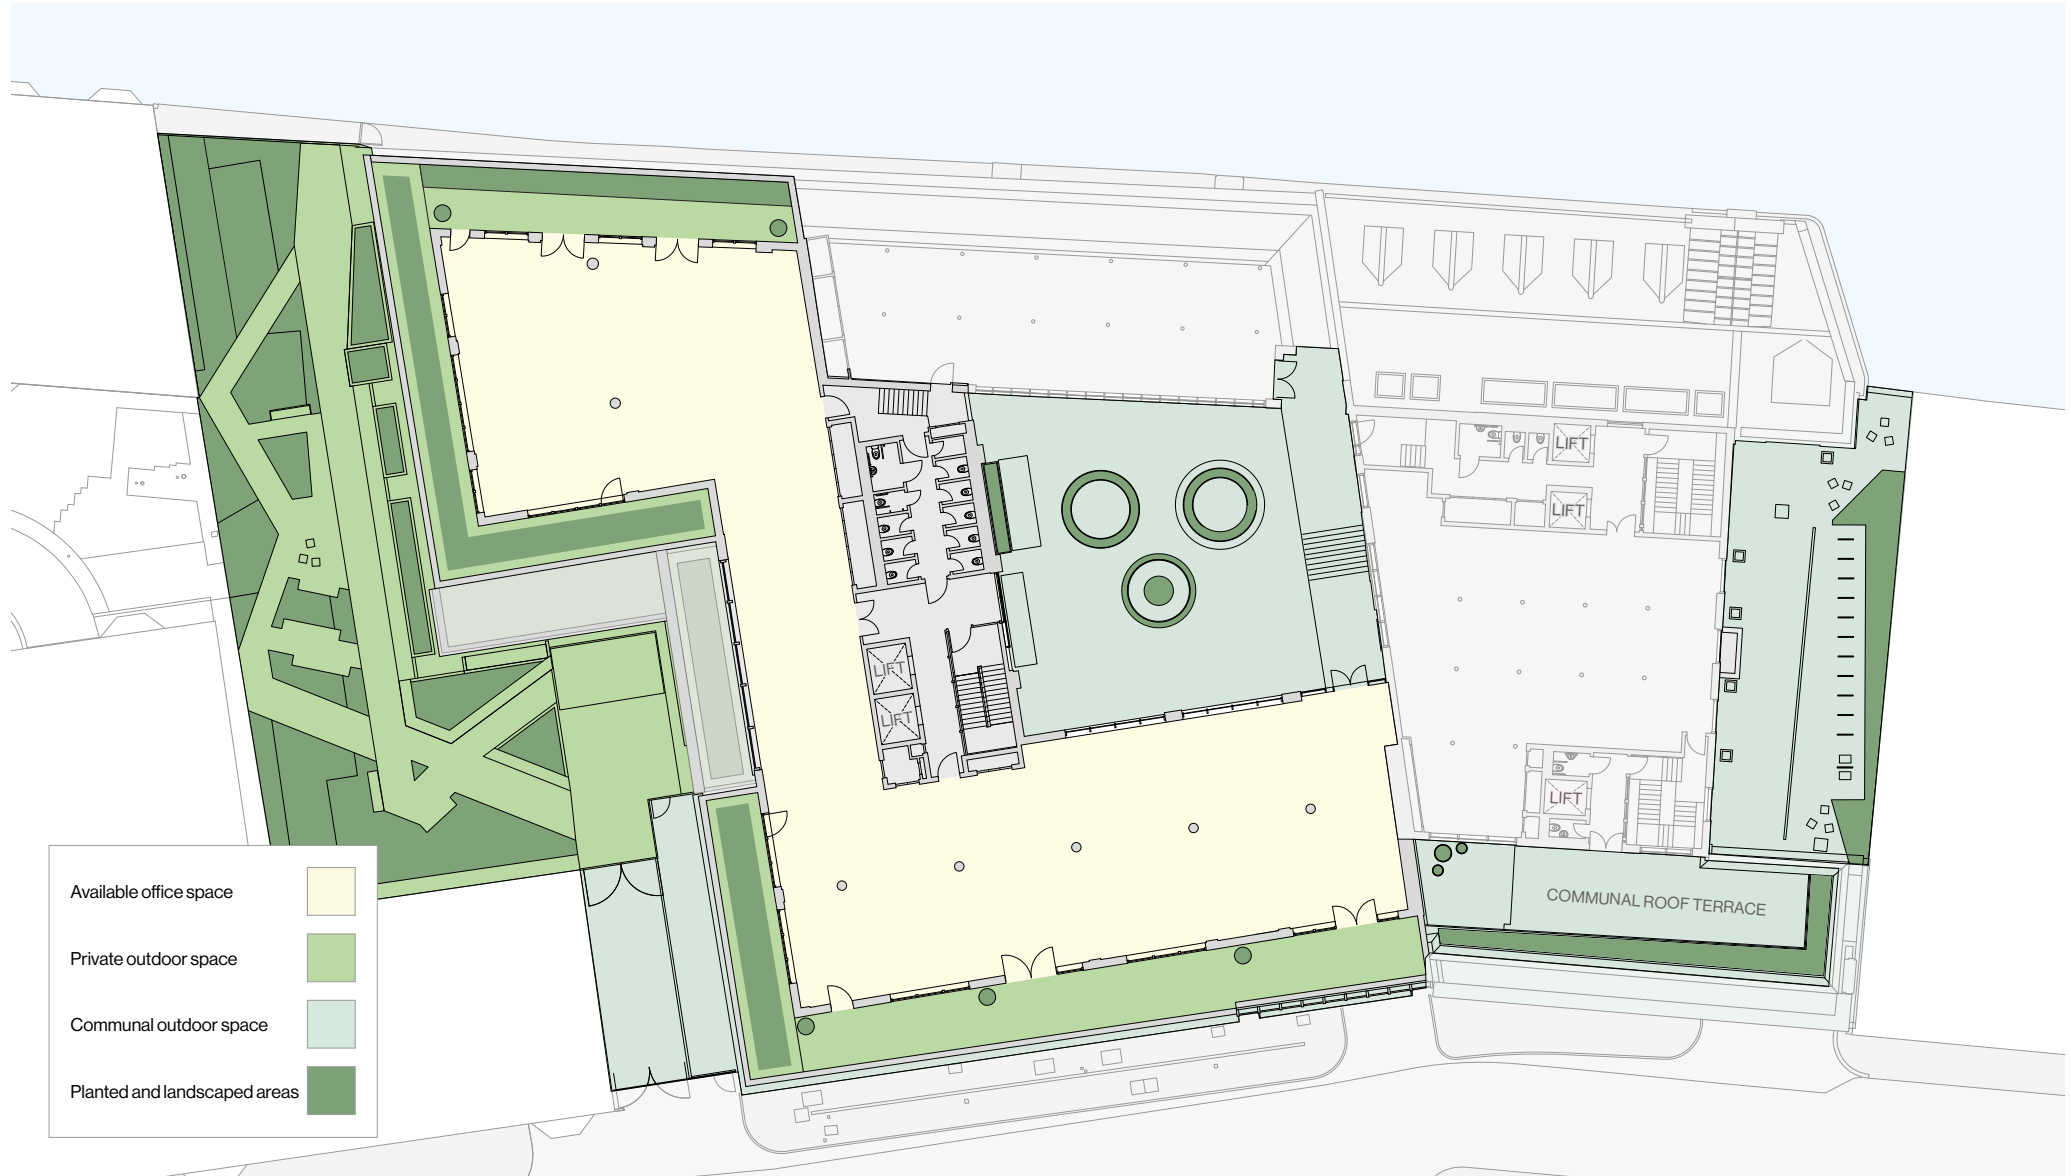

THORLEY WORKS

	Office Space	Outdoor Space
Ground Floor	9,795 sq ft / 564 sq m	11,237 sq ft / 1,044 sq m

THORLEY WORKS

	Office Space	Outdoor Space
Floor 1	11,302 sq ft / 1,049 sq m	97 sq ft / 9 sq m

THORLEY WORKS

	Office Space	Outdoor Space
Floor 2	11,517 sq ft / 1,069 sq m	97 sq ft / 9 sq m

THORLEY WORKS

	Office Space	Outdoor Space
Floor 3	10,861 sq ft / 1,009 sq m	97 sq ft / 9 sq m

THORLEY WORKS

	Office Space	Outdoor Space
Floor 4	10,850 sq ft / 1,007 sq m	97 sq ft / 9 sq m

THORLEY WORKS

	Office Space	Outdoor Space
Floor 5	7,276 sq ft / 675 sq m	1,851 sq ft / 172 sq m