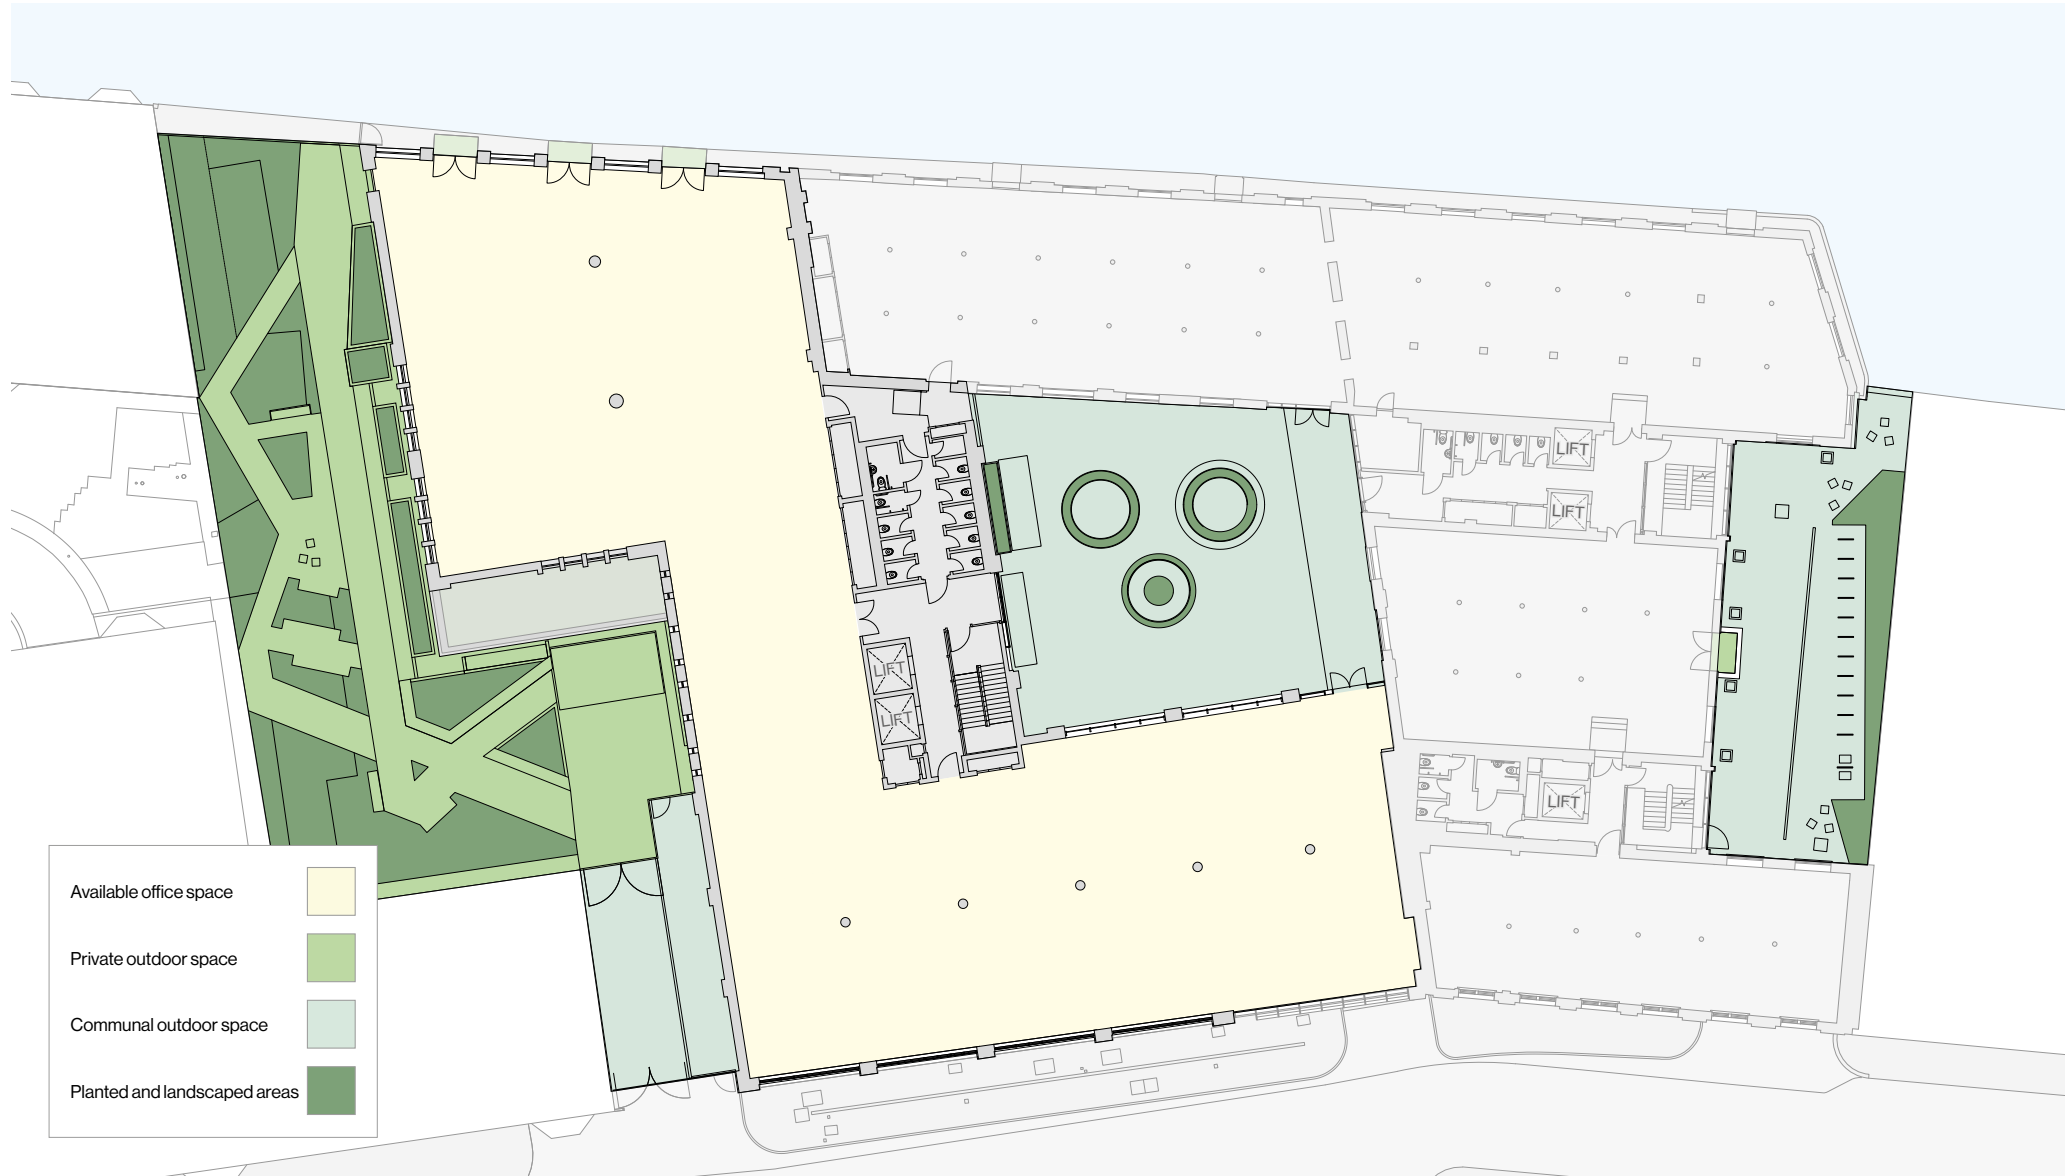

THORLEY WORKS

	Office Space	Outdoor Space
Ground Floor	9,795 sq ft / 564 sq m	11,237 sq ft / 1,044 sq m

THORLEY WORKS

	Office Space	Outdoor Space
Floor 1	11,302 sq ft / 1,049 sq m	97 sq ft / 9 sq m

THORLEY WORKS

	Office Space	Outdoor Space
Floor 2	11,517 sq ft / 1,069 sq m	97 sq ft / 9 sq m

THORLEY WORKS

	Office Space	Outdoor Space
Floor 3	10,861 sq ft / 1,009 sq m	97 sq ft / 9 sq m

THORLEY WORKS

	Office Space	Outdoor Space
Floor 4	10,850 sq ft / 1,007 sq m	97 sq ft / 9 sq m

THORLEY WORKS

	Office Space	Outdoor Space
Floor 5	7,276 sq ft / 675 sq m	1,851 sq ft / 172 sq m