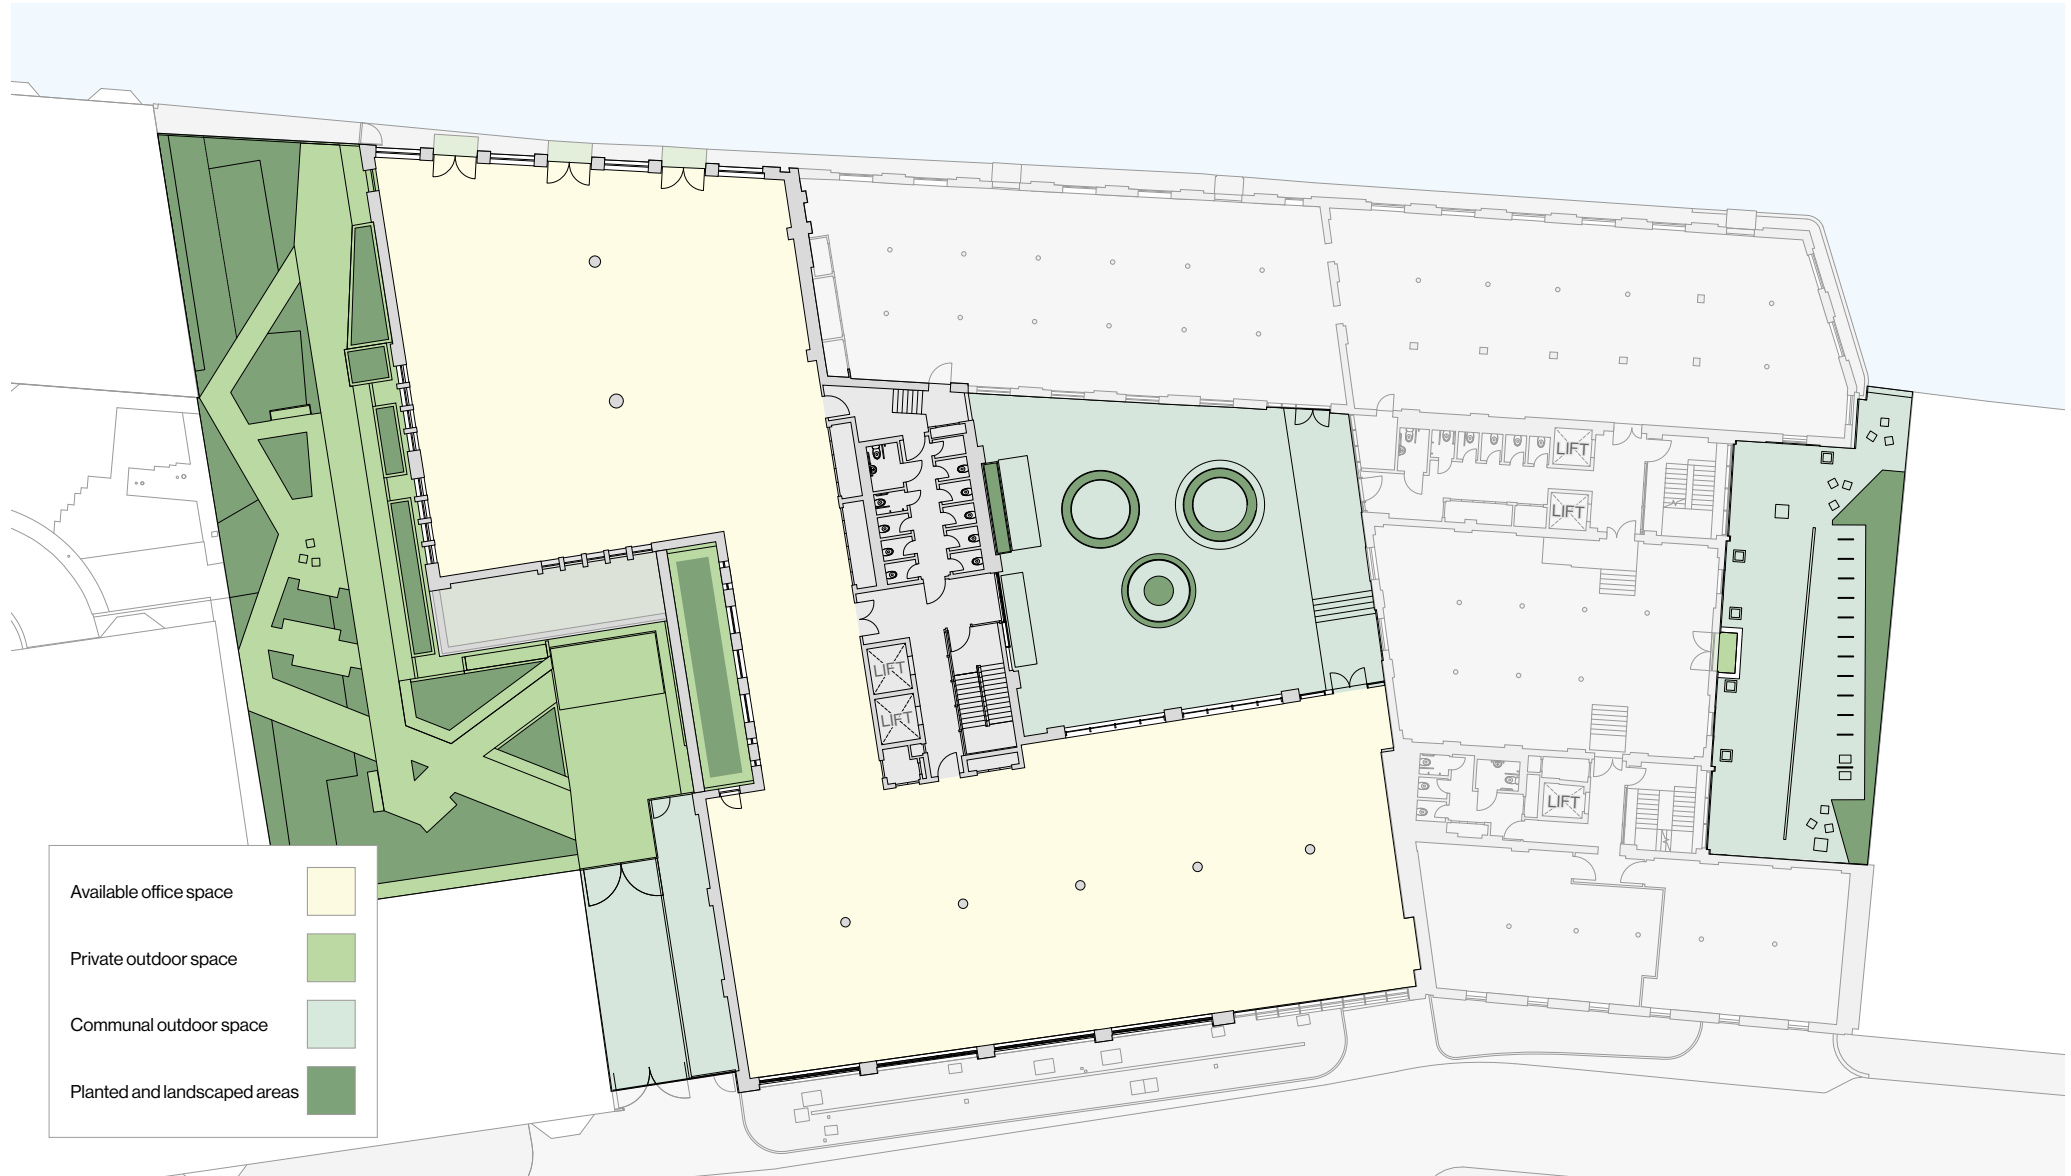

THORLEY WORKS

	Office Space	Outdoor Space
Ground Floor	9,795 sq ft / 564 sq m	11,237 sq ft / 1,044 sq m

THORLEY WORKS

	Office Space	Outdoor Space
Floor 1	11,302 sq ft / 1,049 sq m	97 sq ft / 9 sq m

THORLEY WORKS

	Office Space	Outdoor Space
Floor 2	11,517 sq ft / 1,069 sq m	97 sq ft / 9 sq m

THORLEY WORKS

	Office Space	Outdoor Space
Floor 3	10,861 sq ft / 1,009 sq m	97 sq ft / 9 sq m

THORLEY WORKS

	Office Space	Outdoor Space
Floor 4	10,850 sq ft / 1,007 sq m	97 sq ft / 9 sq m

THORLEY WORKS

	Office Space	Outdoor Space
Floor 5	7,276 sq ft / 675 sq m	1,851 sq ft / 172 sq m