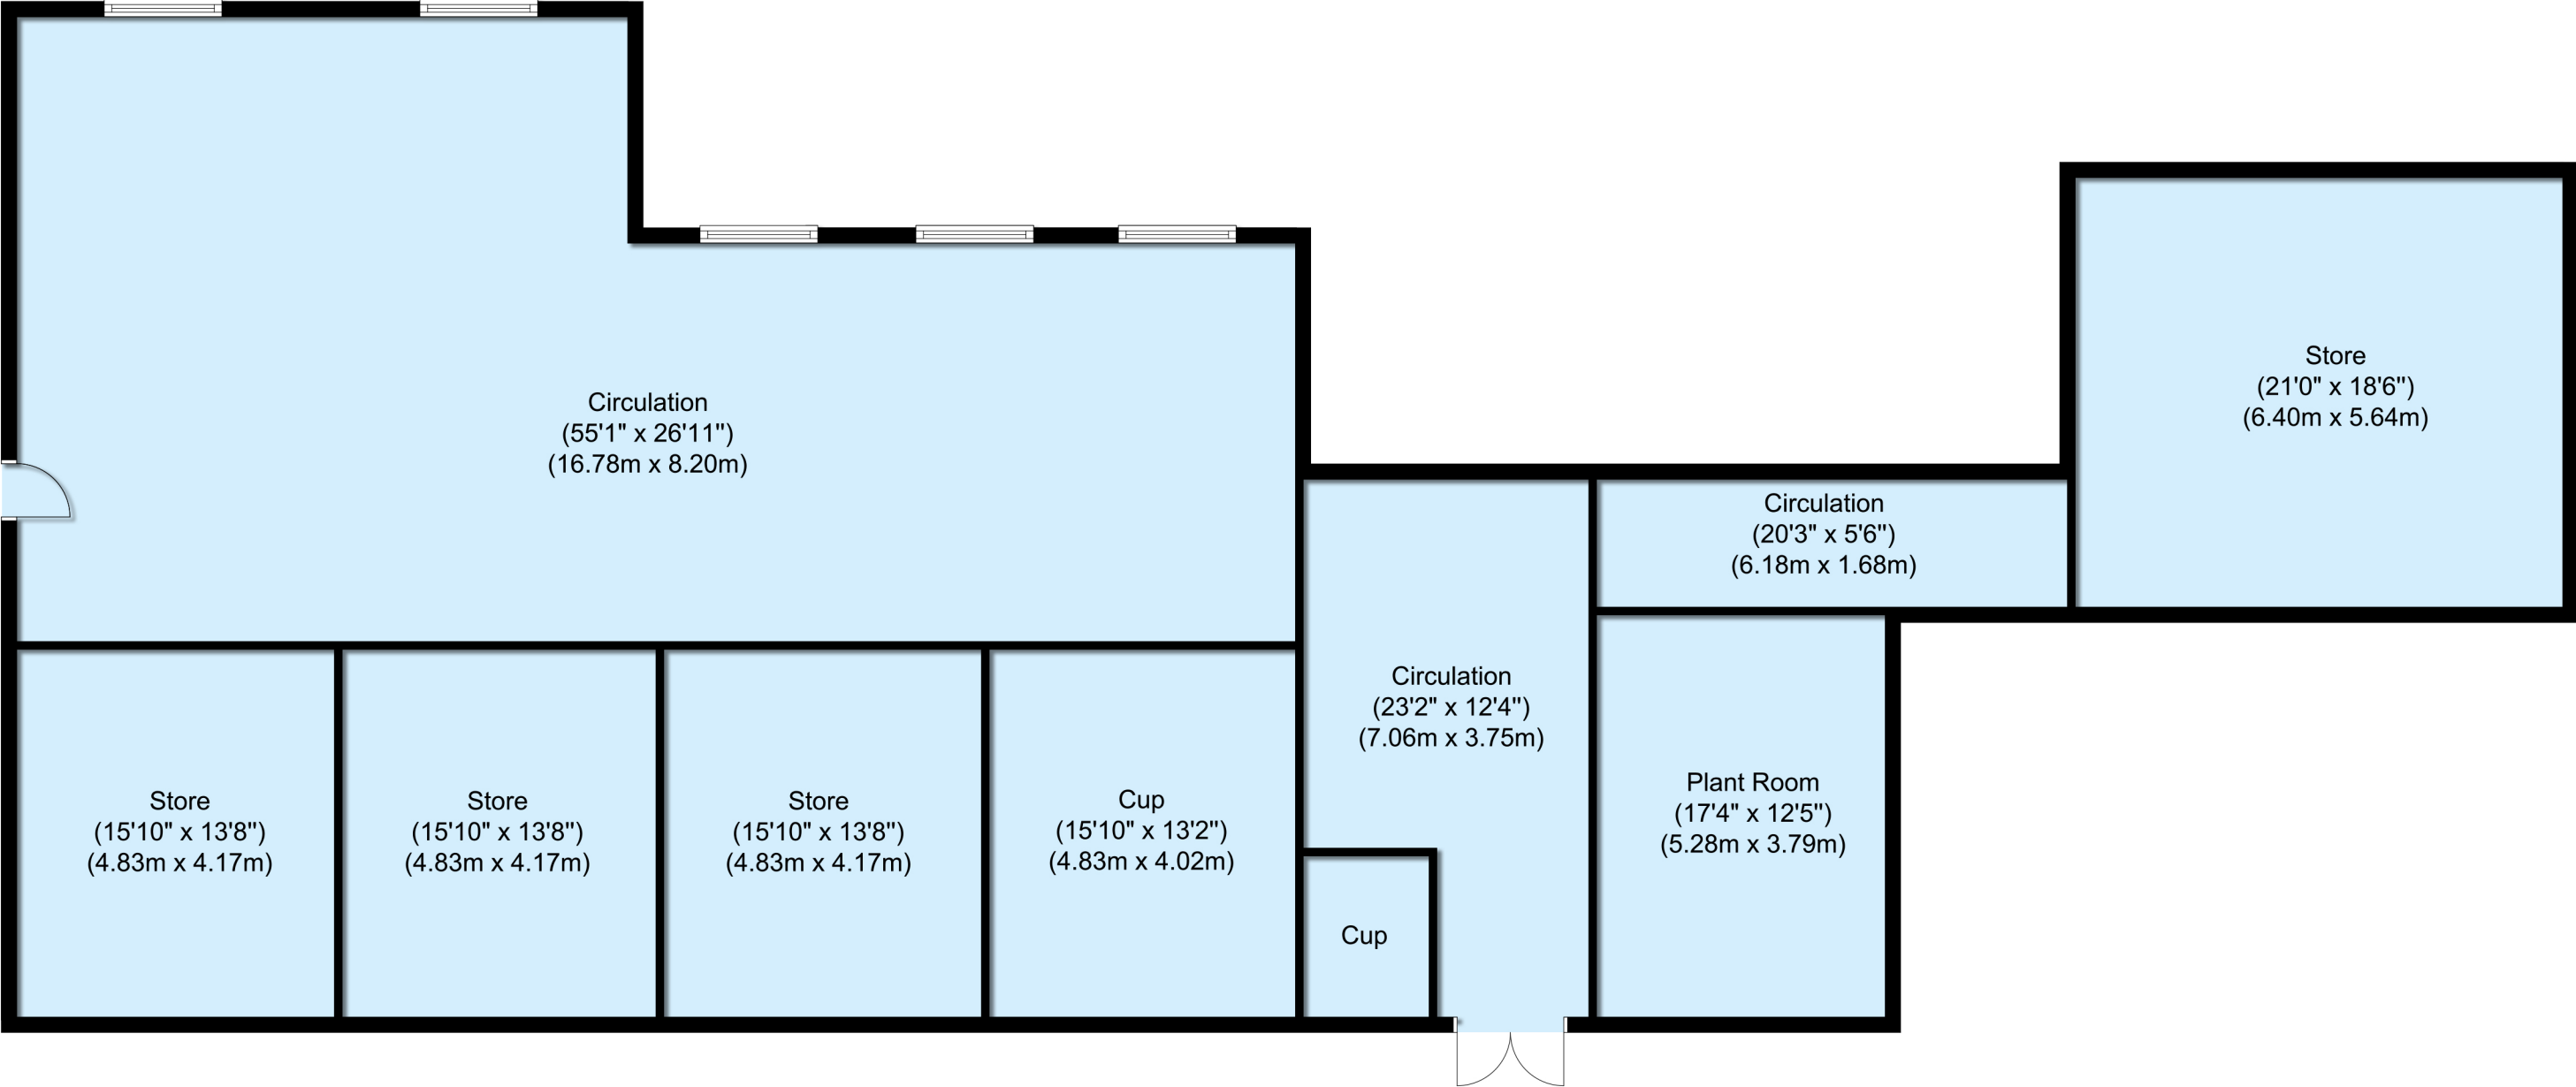

# Moorlands School, Main Building, Basement, Leeds, LS16 5PF

## Basement

APPROX. GROSS INTERNAL FLOOR AREA 3113.13 SQ.FT. (289.22 SQ. M.)

Illustration for identification purposes only, not to scale.