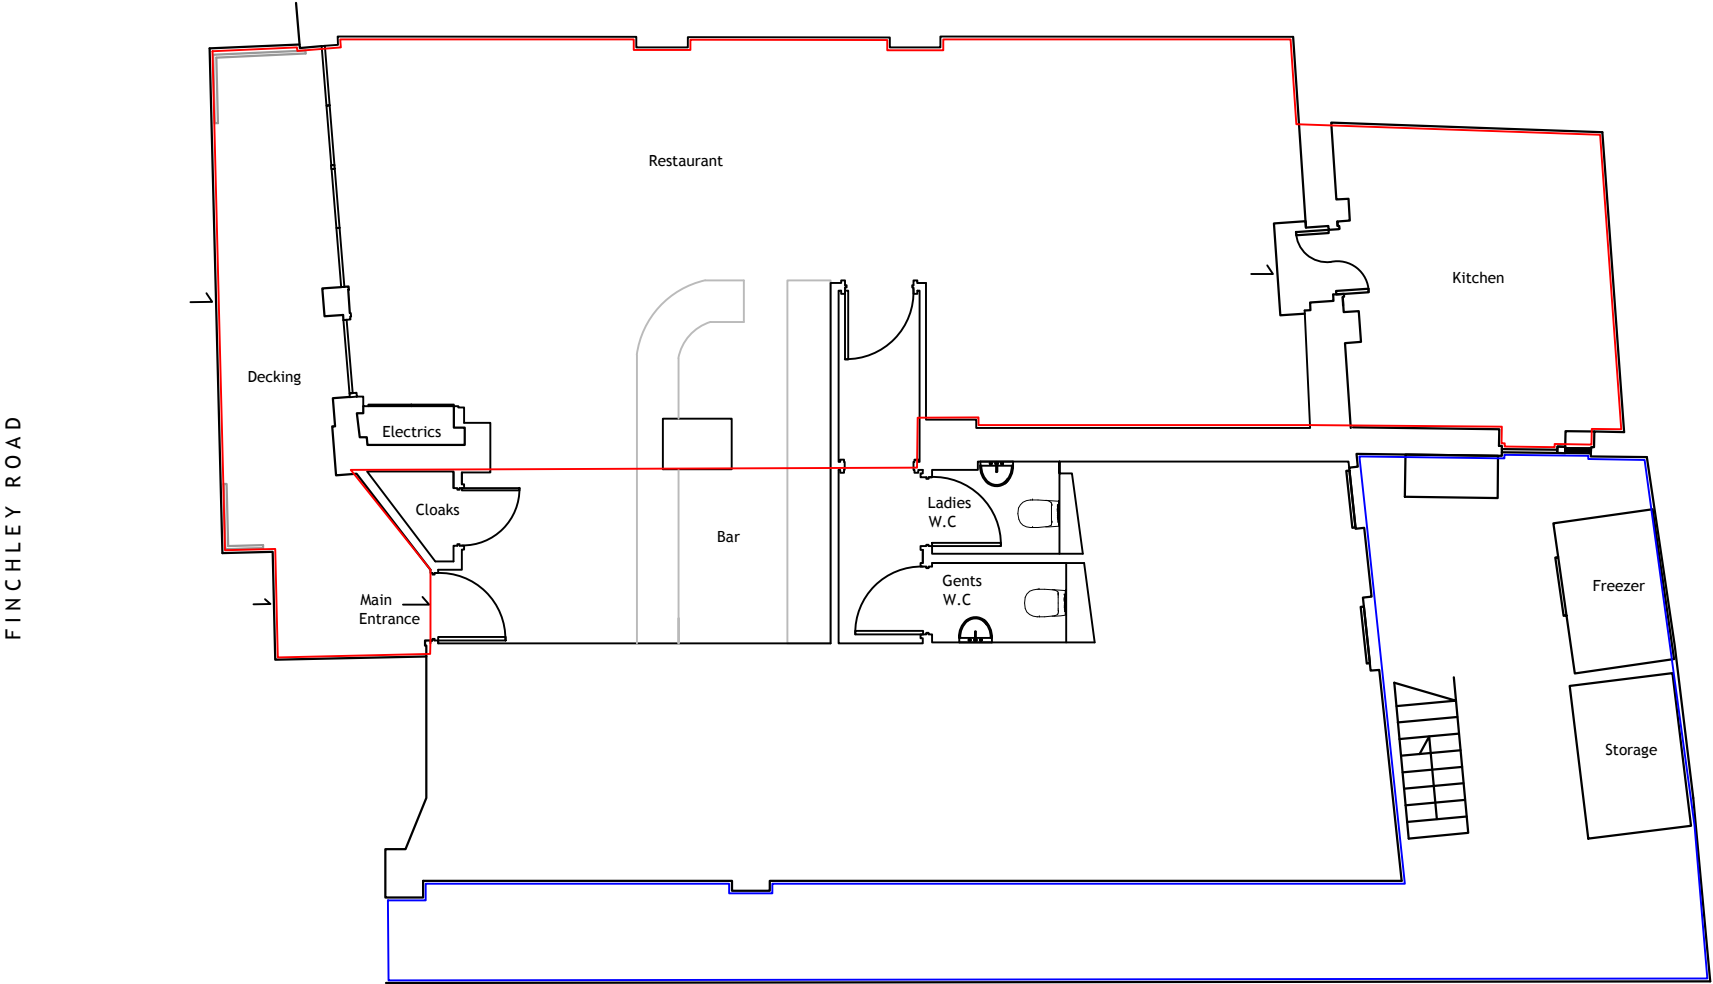

Ground Floor Plan

This drawing and information shown are the copyright of 2scale ltd

- Demise
- Shared

2Scale Ltd

Client Dutch & Dutch	Scale 1:100	Date ● A4 06.12.18
Project 424 Finchley Road London NW2 2HY	Drawn By LIC	Checked By
Title First & Second Floor	Project No 0590	Dwg. No G00
	Rev.