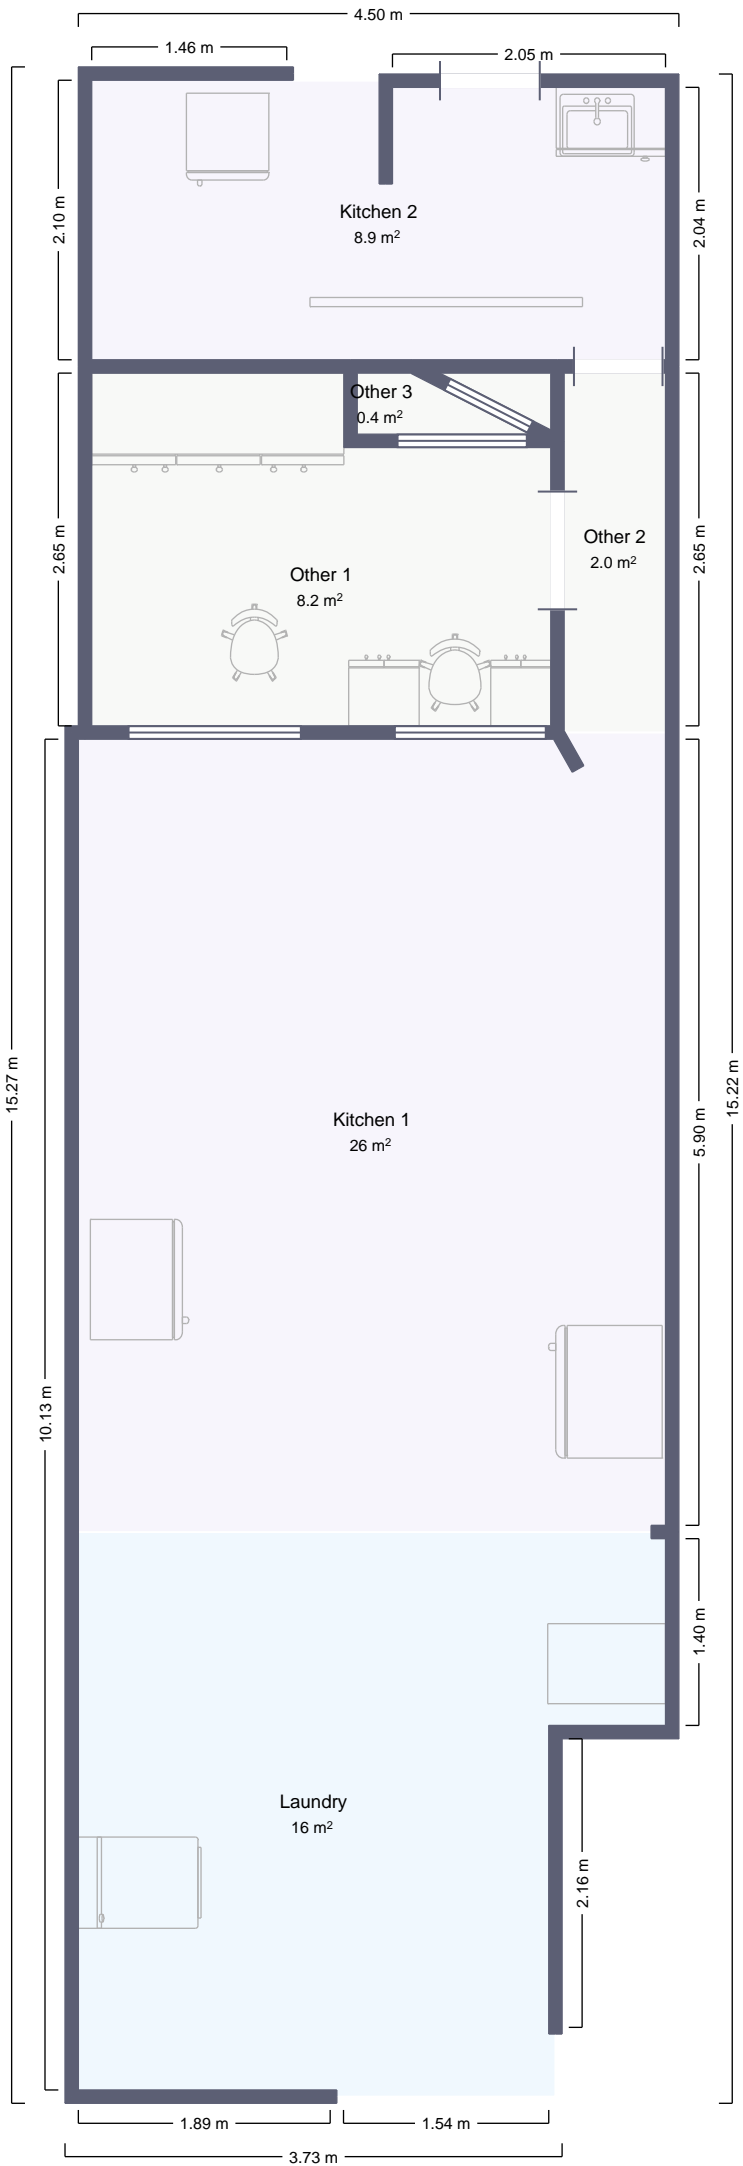

Floorplan

79 Islingword Road, Brighton, England

Approximately 67 m² total

Made with

Polycam

1 m