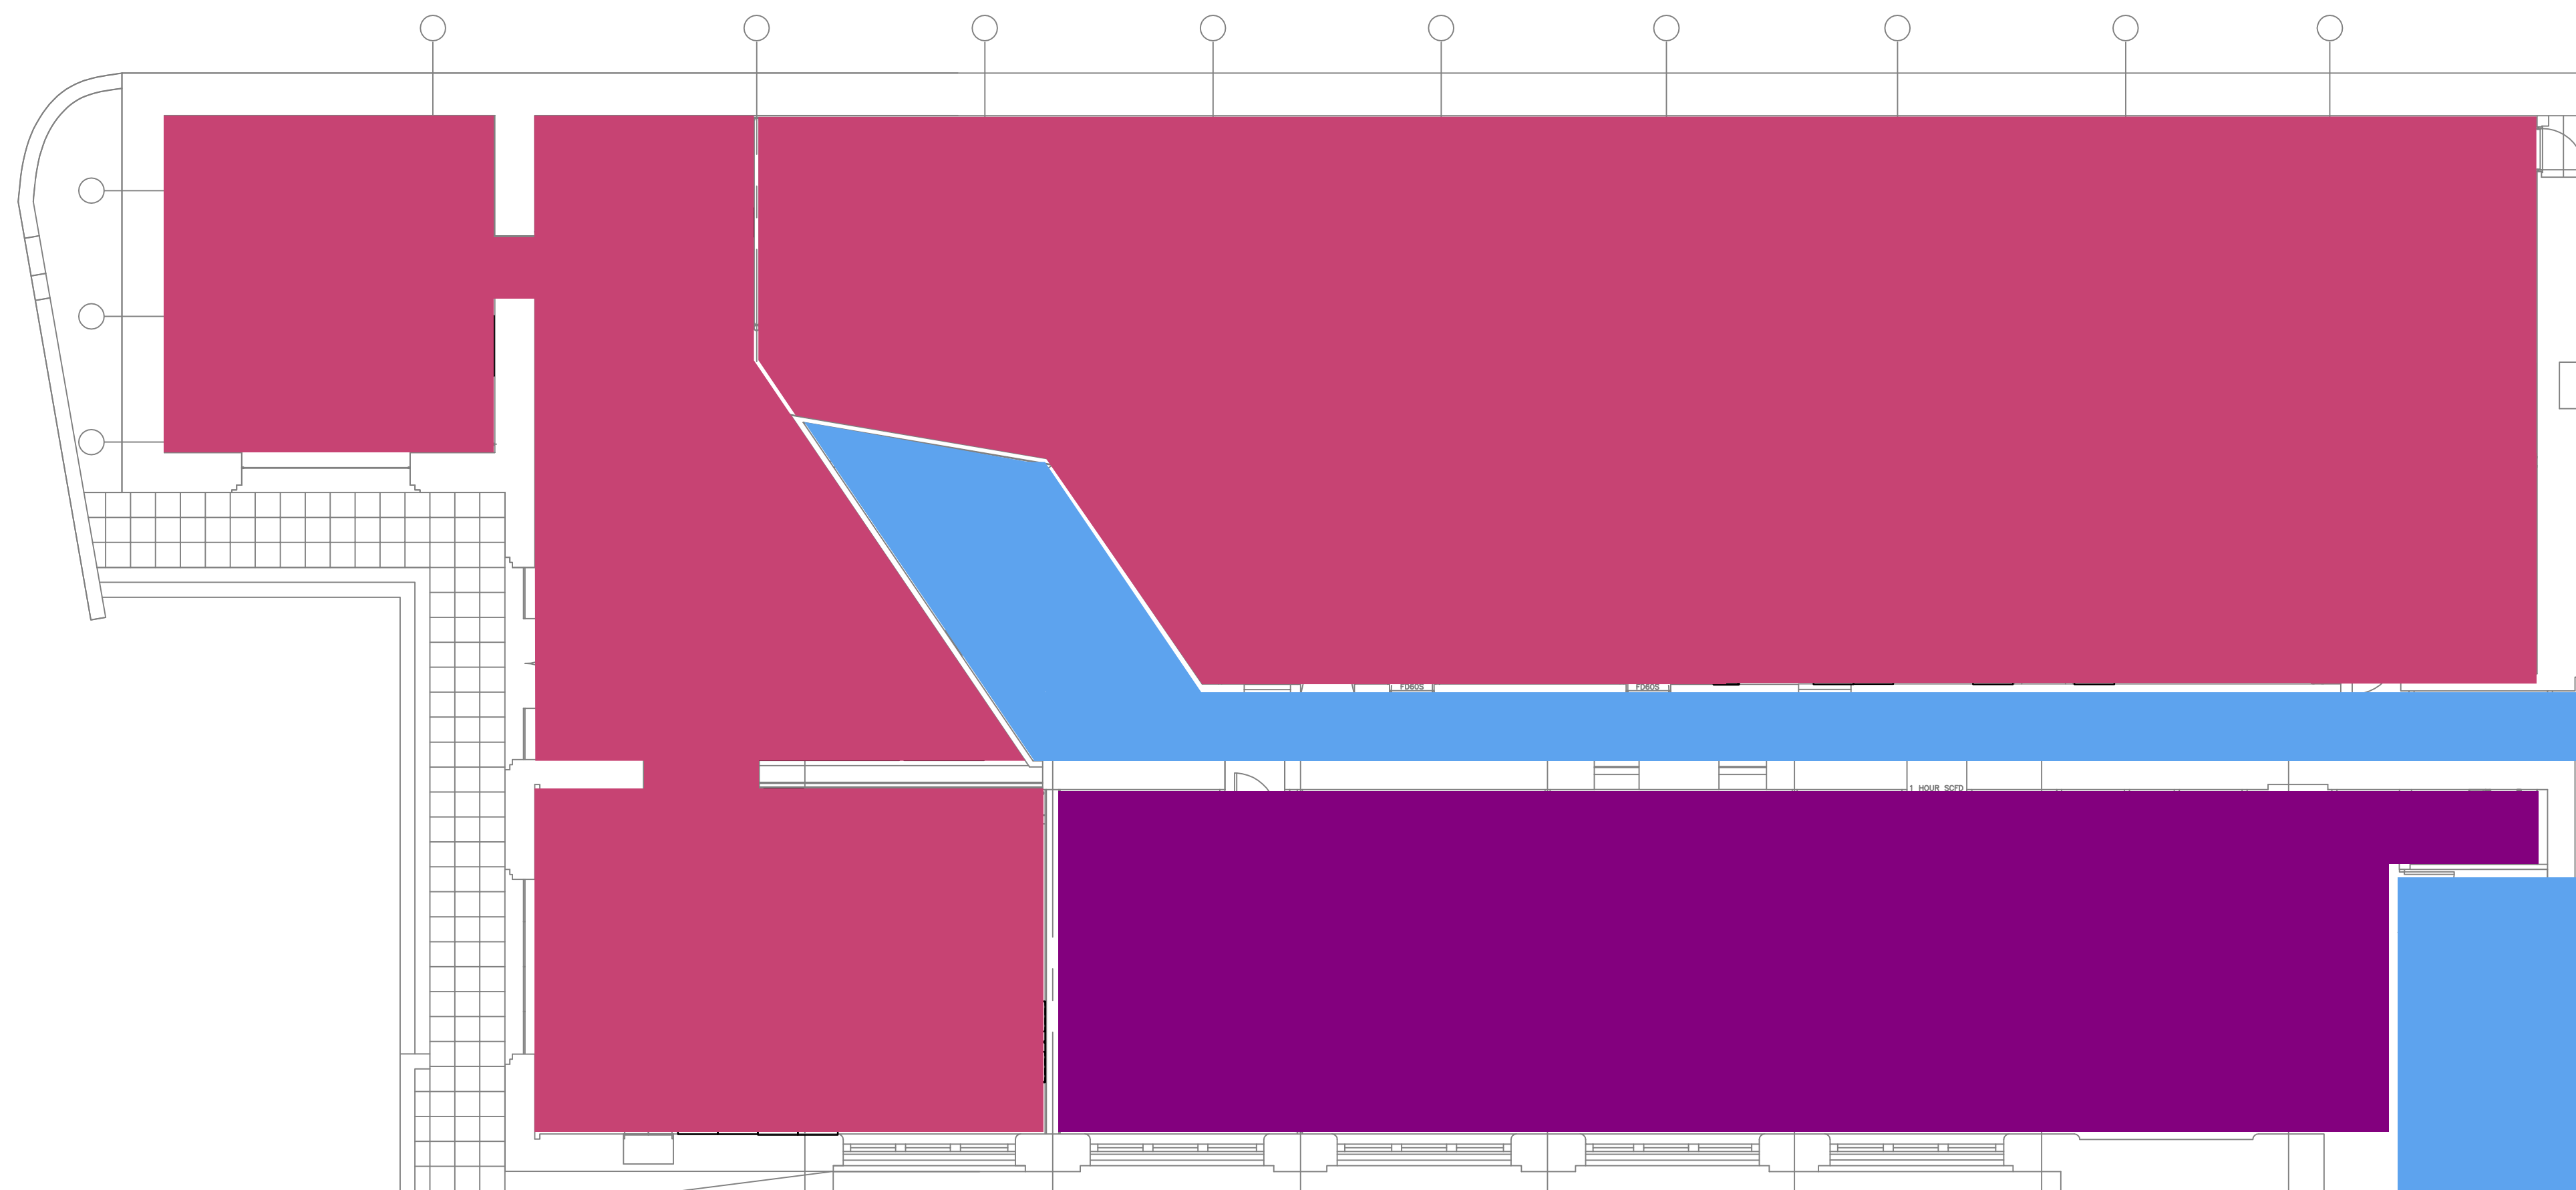

FIRST FLOOR TOWER

FIRST FLOOR / BOARDROOM

SHED 2 MEZZANINE / FIRST FLOOR (SHED 1)

GROUND FLOOR

- KEY:
- SHED 1 - PURPLE
 - SHED 2 - PINK
 - COMMON AREAS - BLUE