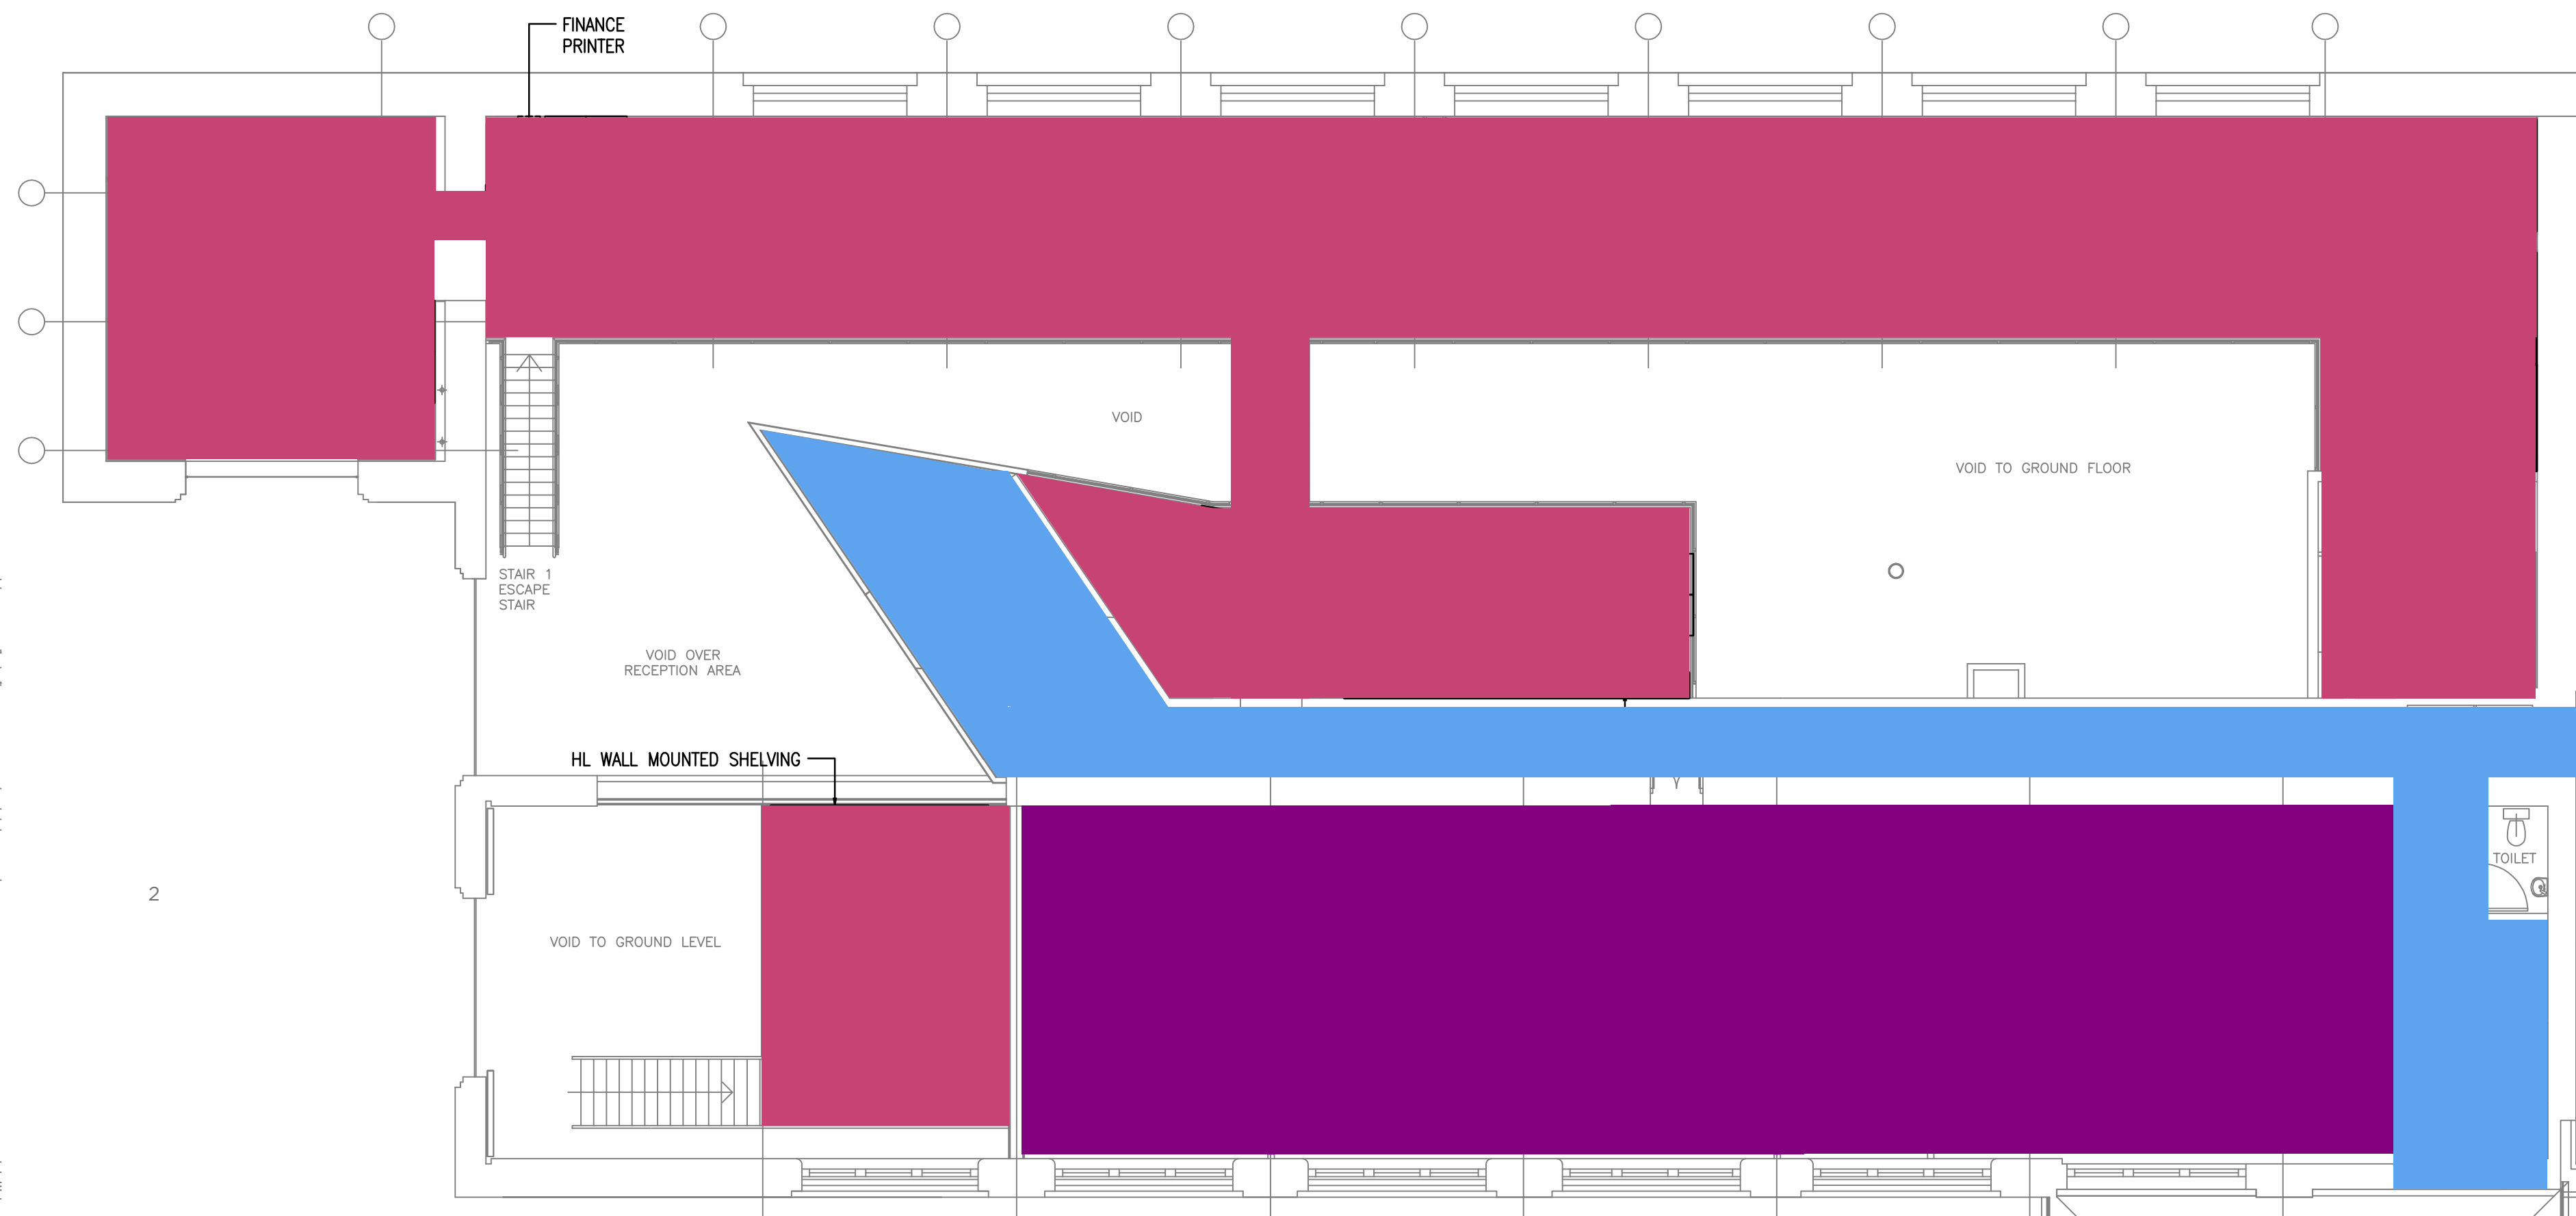

FIRST FLOOR TOWER

FIRST FLOOR / BOARDROOM

SHED 2 MEZZANINE / FIRST FLOOR (SHED 1)

GROUND FLOOR

- KEY:
- SHED 1 - PURPLE
 - SHED 2 - PINK
 - COMMON AREAS - BLUE