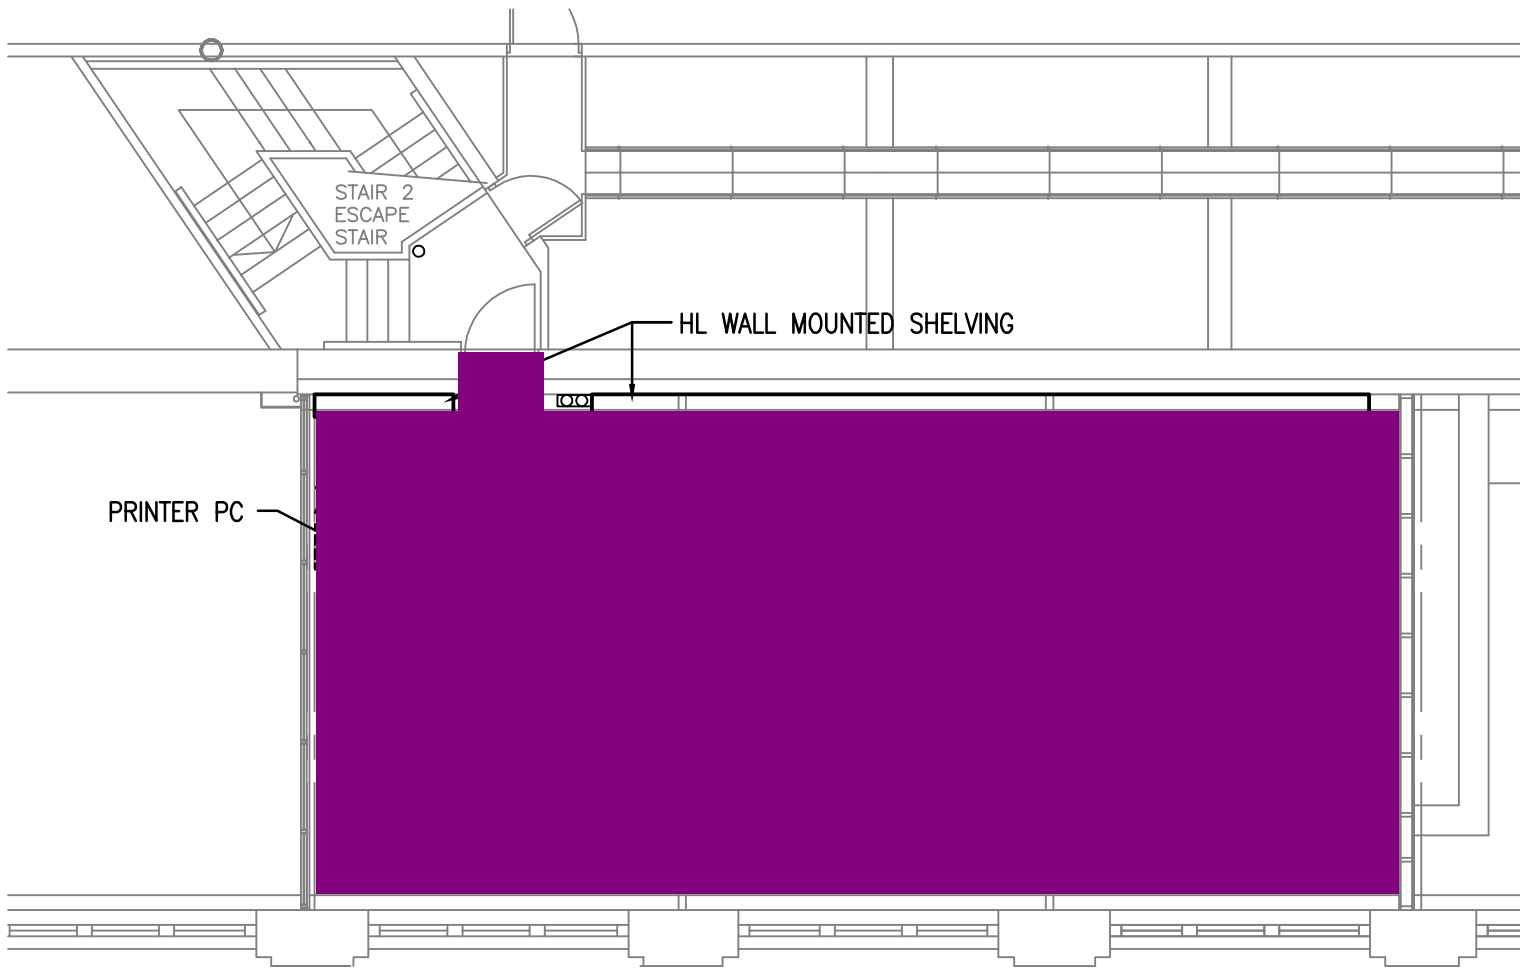

FIRST FLOOR TOWER

FIRST FLOOR / BOARDROOM

SHED 2 MEZZANINE / FIRST FLOOR (SHED 1)

GROUND FLOOR

- KEY:
- SHED 1 - PURPLE
 - SHED 2 - PINK
 - COMMON AREAS - BLUE