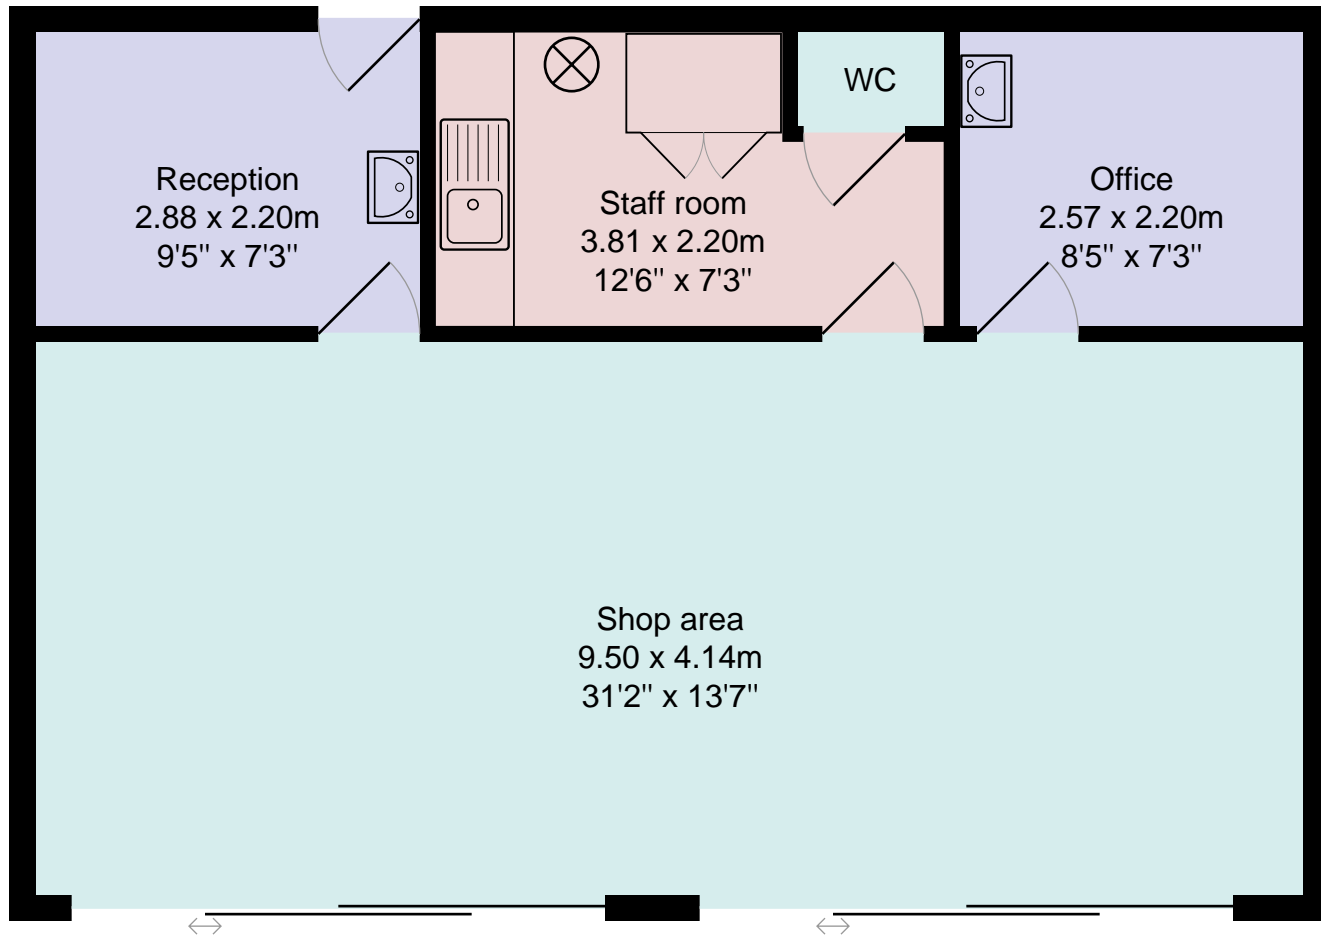

## 217, The Box Works, 4 Worsley Street, Manchester

Total Floor Area: 61.4 m<sup>2</sup> ... 661 ft<sup>2</sup>

All measurements are approximate and for display purposes only.  
Drawn by: Manchester EPC | 07872314115 | hello@manchesterepc.com