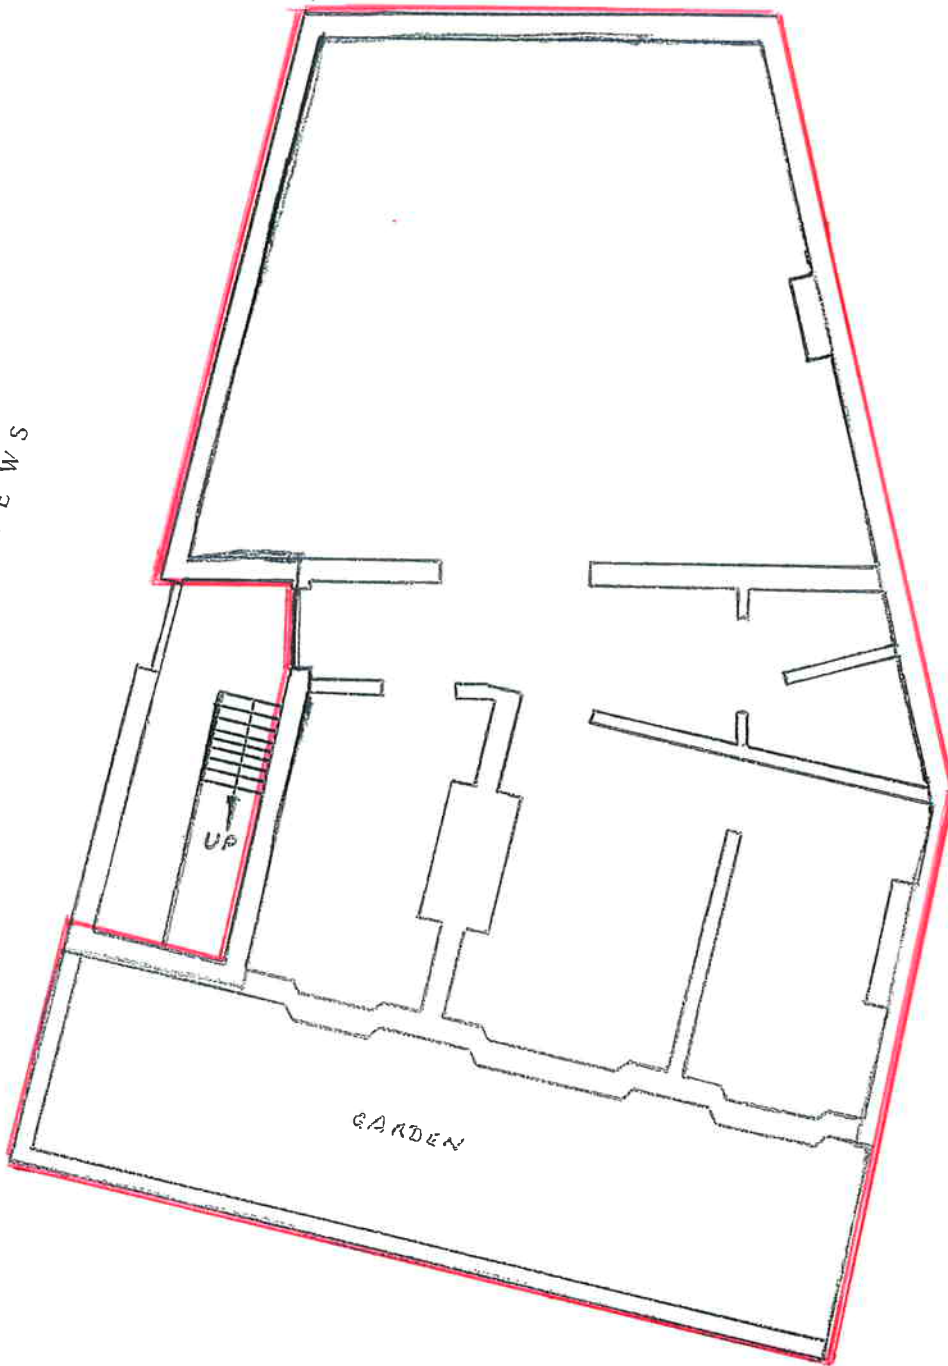

STRATFORD ROAD

RADLEY MEWS

GROUND FLOOR. ALMA STUDIOS,
32/34 STRATFORD ROAD. LONDON W8.

SCALE 1:100

JUNE 2006

PAH
Julian Ester Larko
max nathan jr