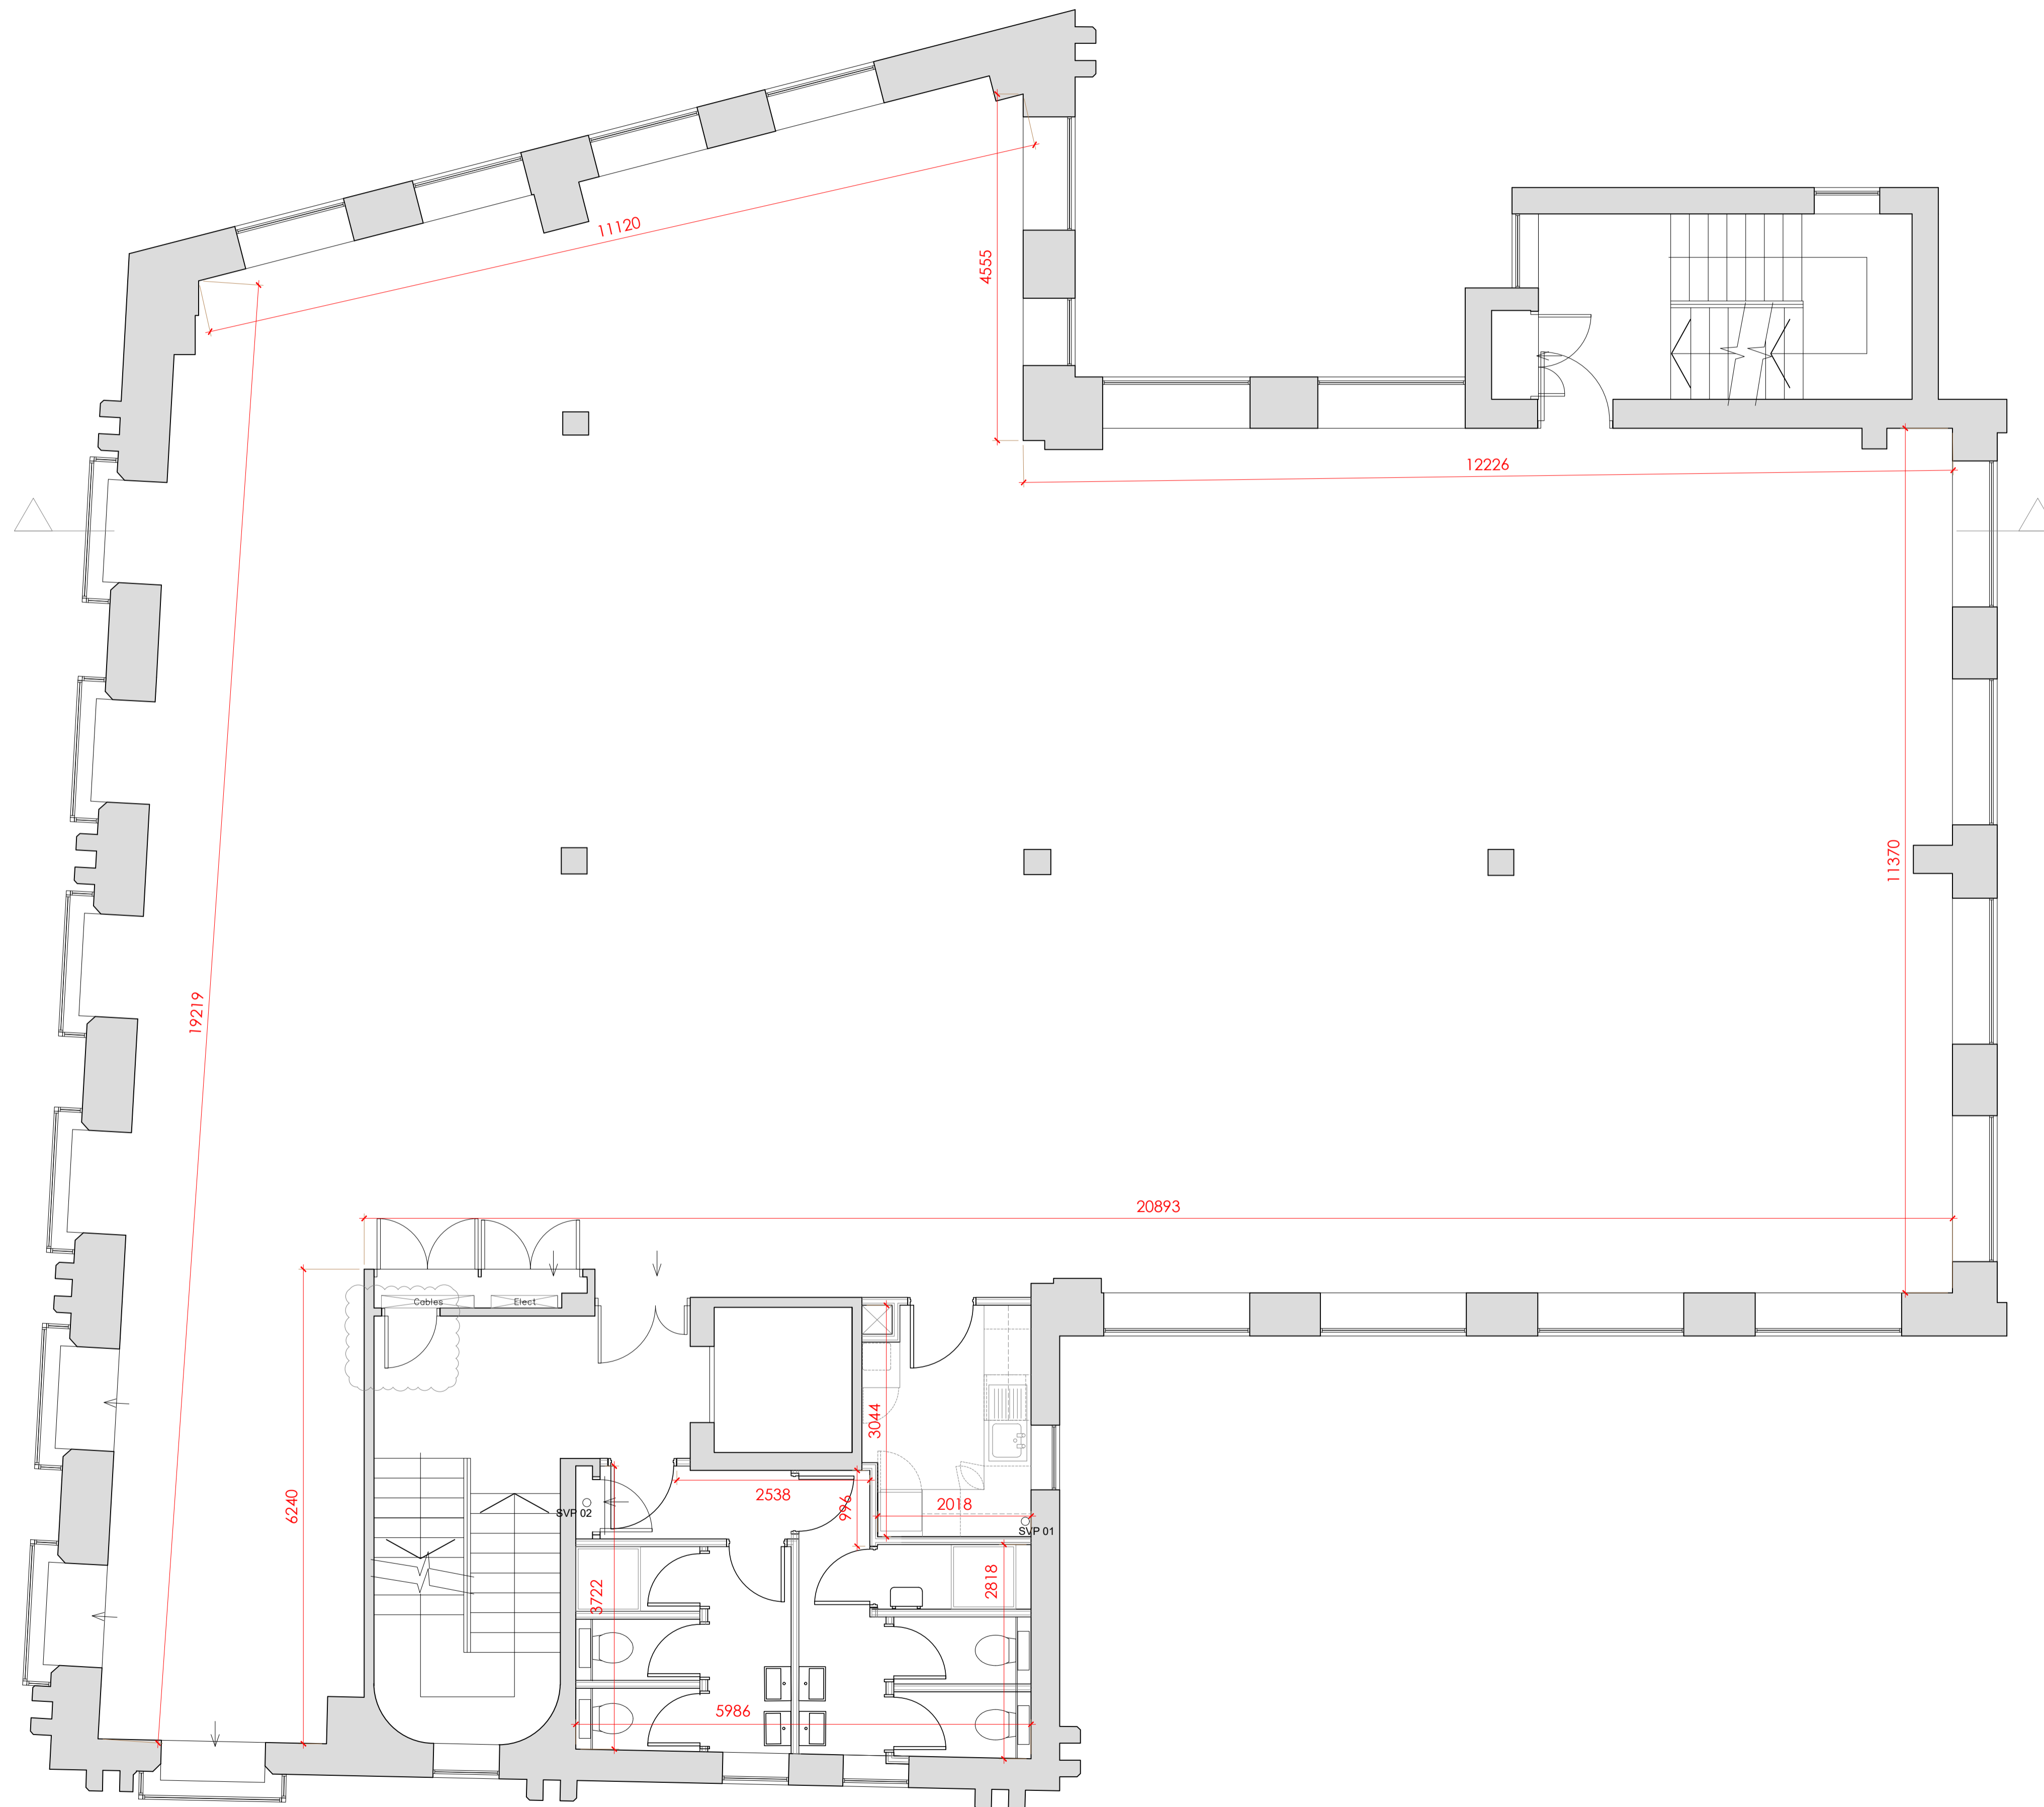

scale in metres

AS BUILT

title
BOSTON HOUSE, LITTLE GREEN, RICHMOND, TW9 1QE

client
CARLFORD DEVELOPMENTS LTD

description
FIRST FLOOR PLAN

date:	scale	project	drawing	revision
FEB 2021	1:50 @ A1	200102		

SILVERLINE ARCHITECTS

email: info@silverlinearchitects.com