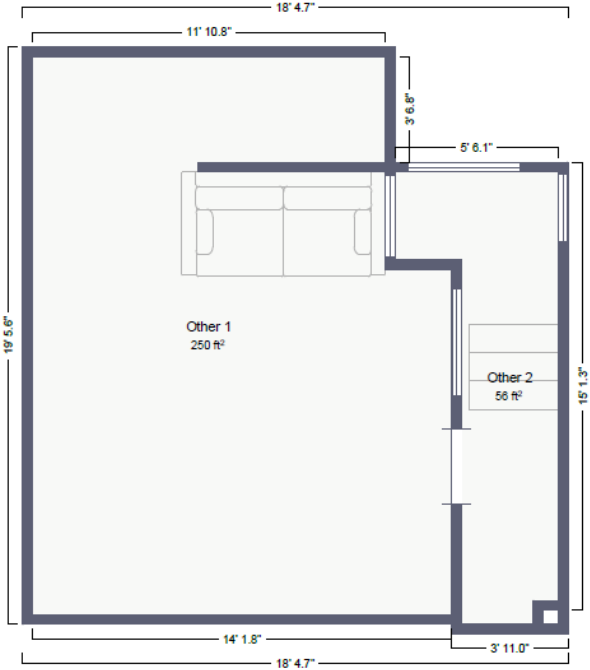

This floorplan is not to scale, and all measurements are approximate

Floorplan
4 Trafalgar Street, Brighton, England
Approximately 340 ft² total

Made with
 Polycam

3 ft

Floorplan
22 Trafalgar Street, Brighton, England
Approximately 650 ft² total

Made with
 Polycam

3 ft