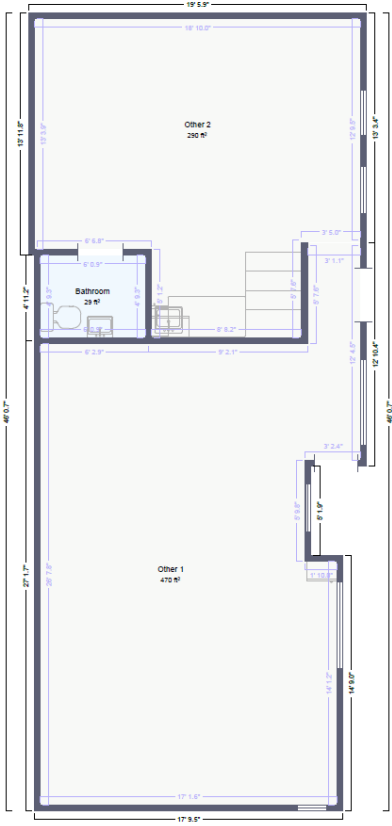

This floorplan is not to scale, and all measurements are approximate

Floorplan
4 Trafalgar Street, Brighton, England
Approximately 340 ft² total

Made with
 Polycam

3 ft

Floorplan
22 Trafalgar Street, Brighton, England
Approximately 650 ft² total

Made with
 Polycam

3 ft