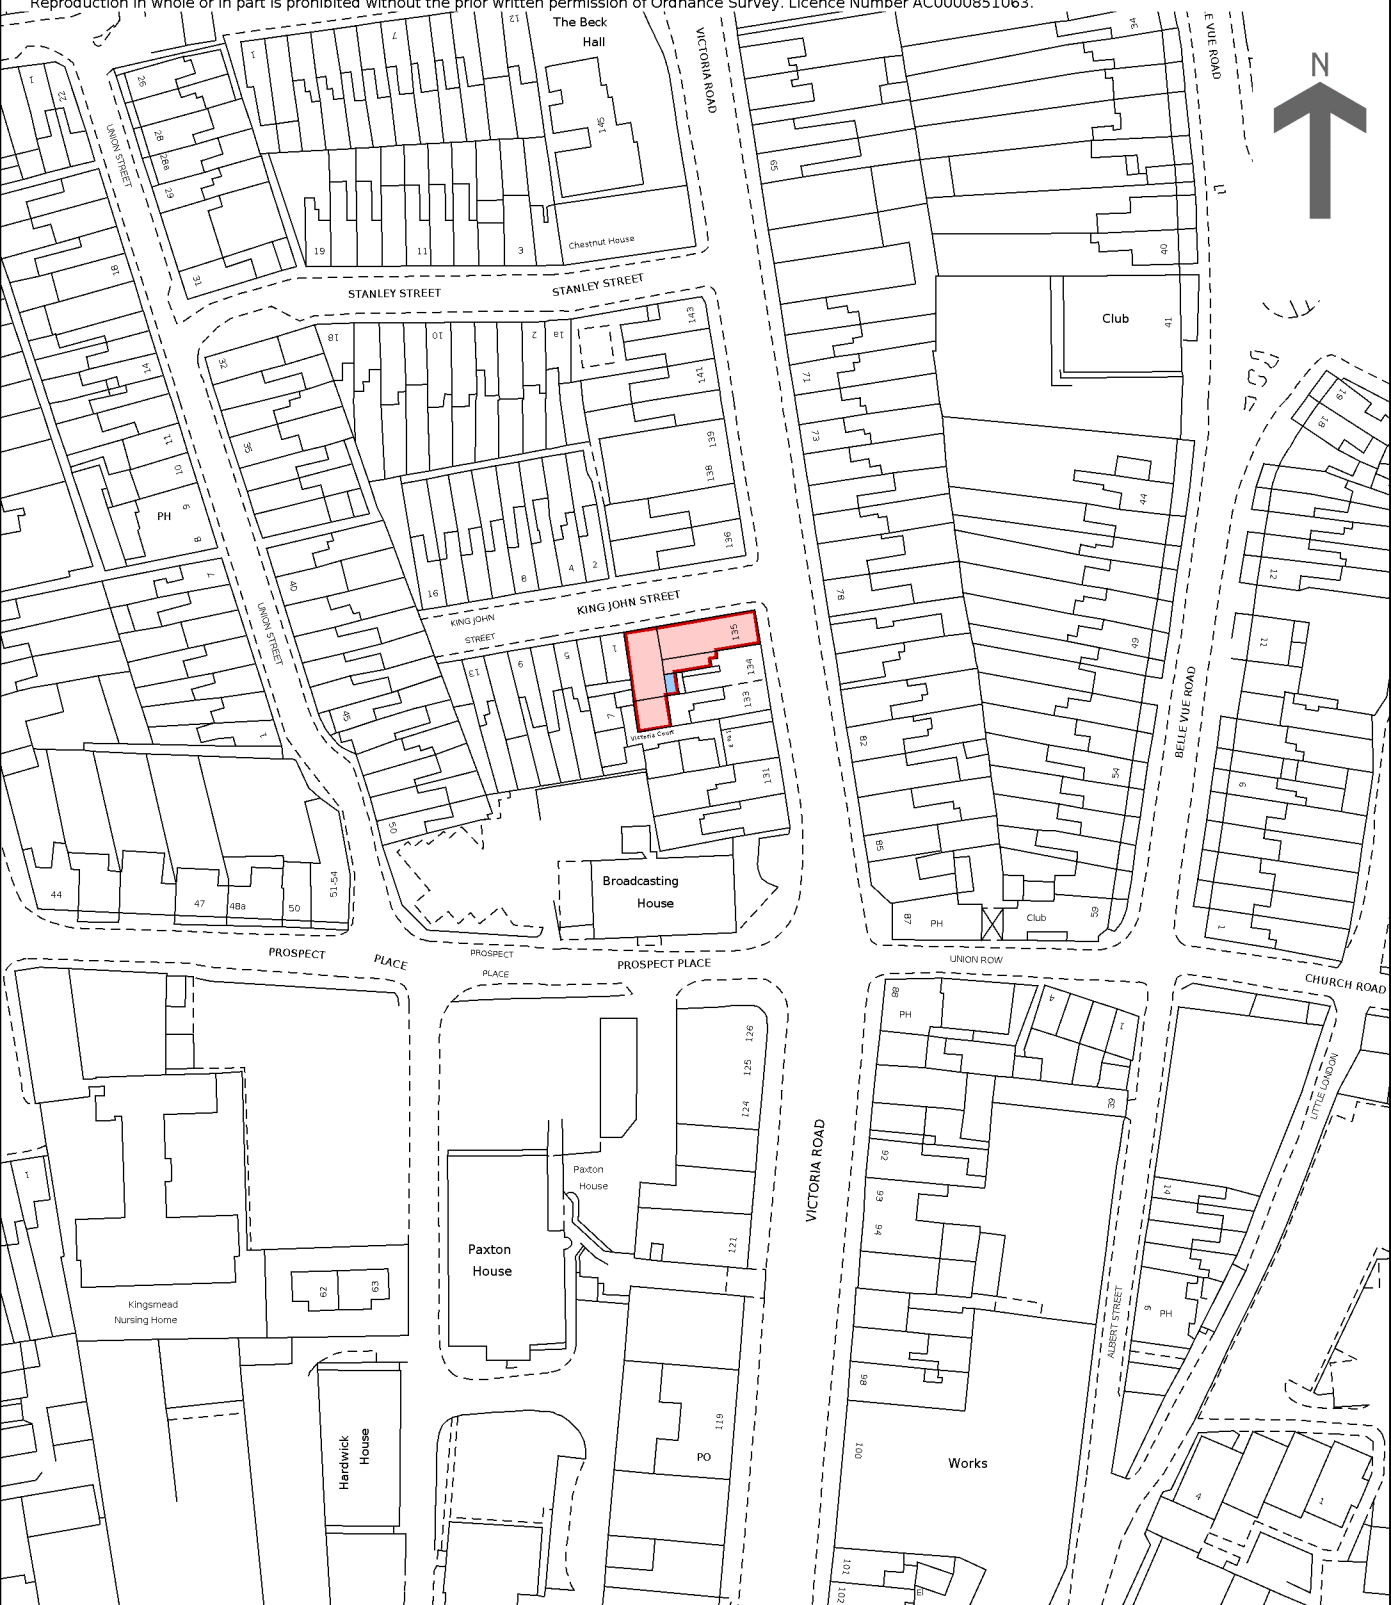

HM Land Registry Current title plan

Title number **WT129556**
Ordnance Survey map reference **SU1583NE**
Scale **1:1250**
Administrative area **Swindon**

©Crown Copyright. Produced by HM Land Registry.
Reproduction in whole or in part is prohibited without the prior written permission of Ordnance Survey. Licence Number AC0000851063.

This is a copy of the title plan on 11 SEP 2025 at 15:58:57. This copy does not take account of any application made after that time even if still pending in HM Land Registry when this copy was issued.

HM Land Registry endeavours to maintain high quality and scale accuracy of title plan images. The quality and accuracy of any print will depend on your printer, your computer and its print settings. This title plan shows the general position, not the exact line, of the boundaries. It may be subject to distortions in scale. Measurements scaled from this plan may not match measurements between the same points on the ground.