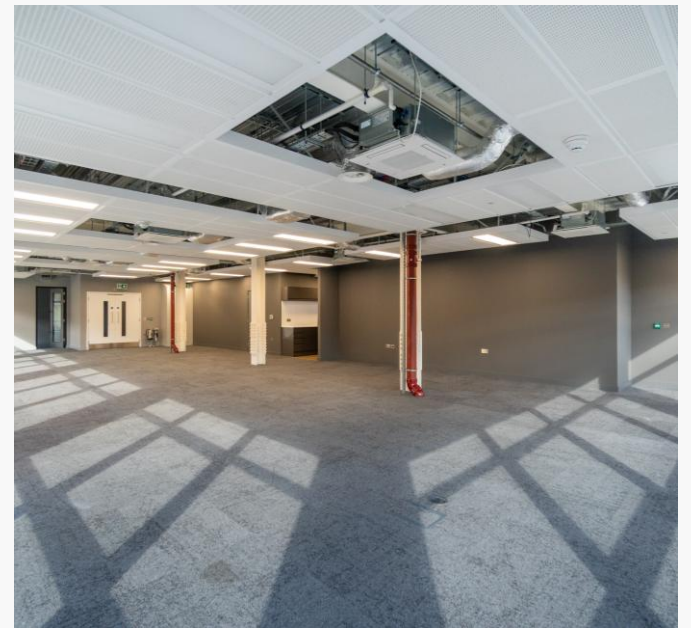

THE TRUMAN  
BREWERY,  
CONNECTION  
HOUSE EI

1,918 - 3,990 SQ FT

OFFICE SPACE IN HISTORICAL TRUMAN BREWERY  
SPITALFIELDS, EI

## DESCRIPTION

Connexion House is set within the historic Old Truman Brewery estate. A hive of creativity with independent shops, galleries, markets and much more.

These Cat A office spaces are ideally located next door to Spitalfields market, Truman Brewery and Brick lane. The units boast excellent natural light, Lift access as well as a fitted kitchen.