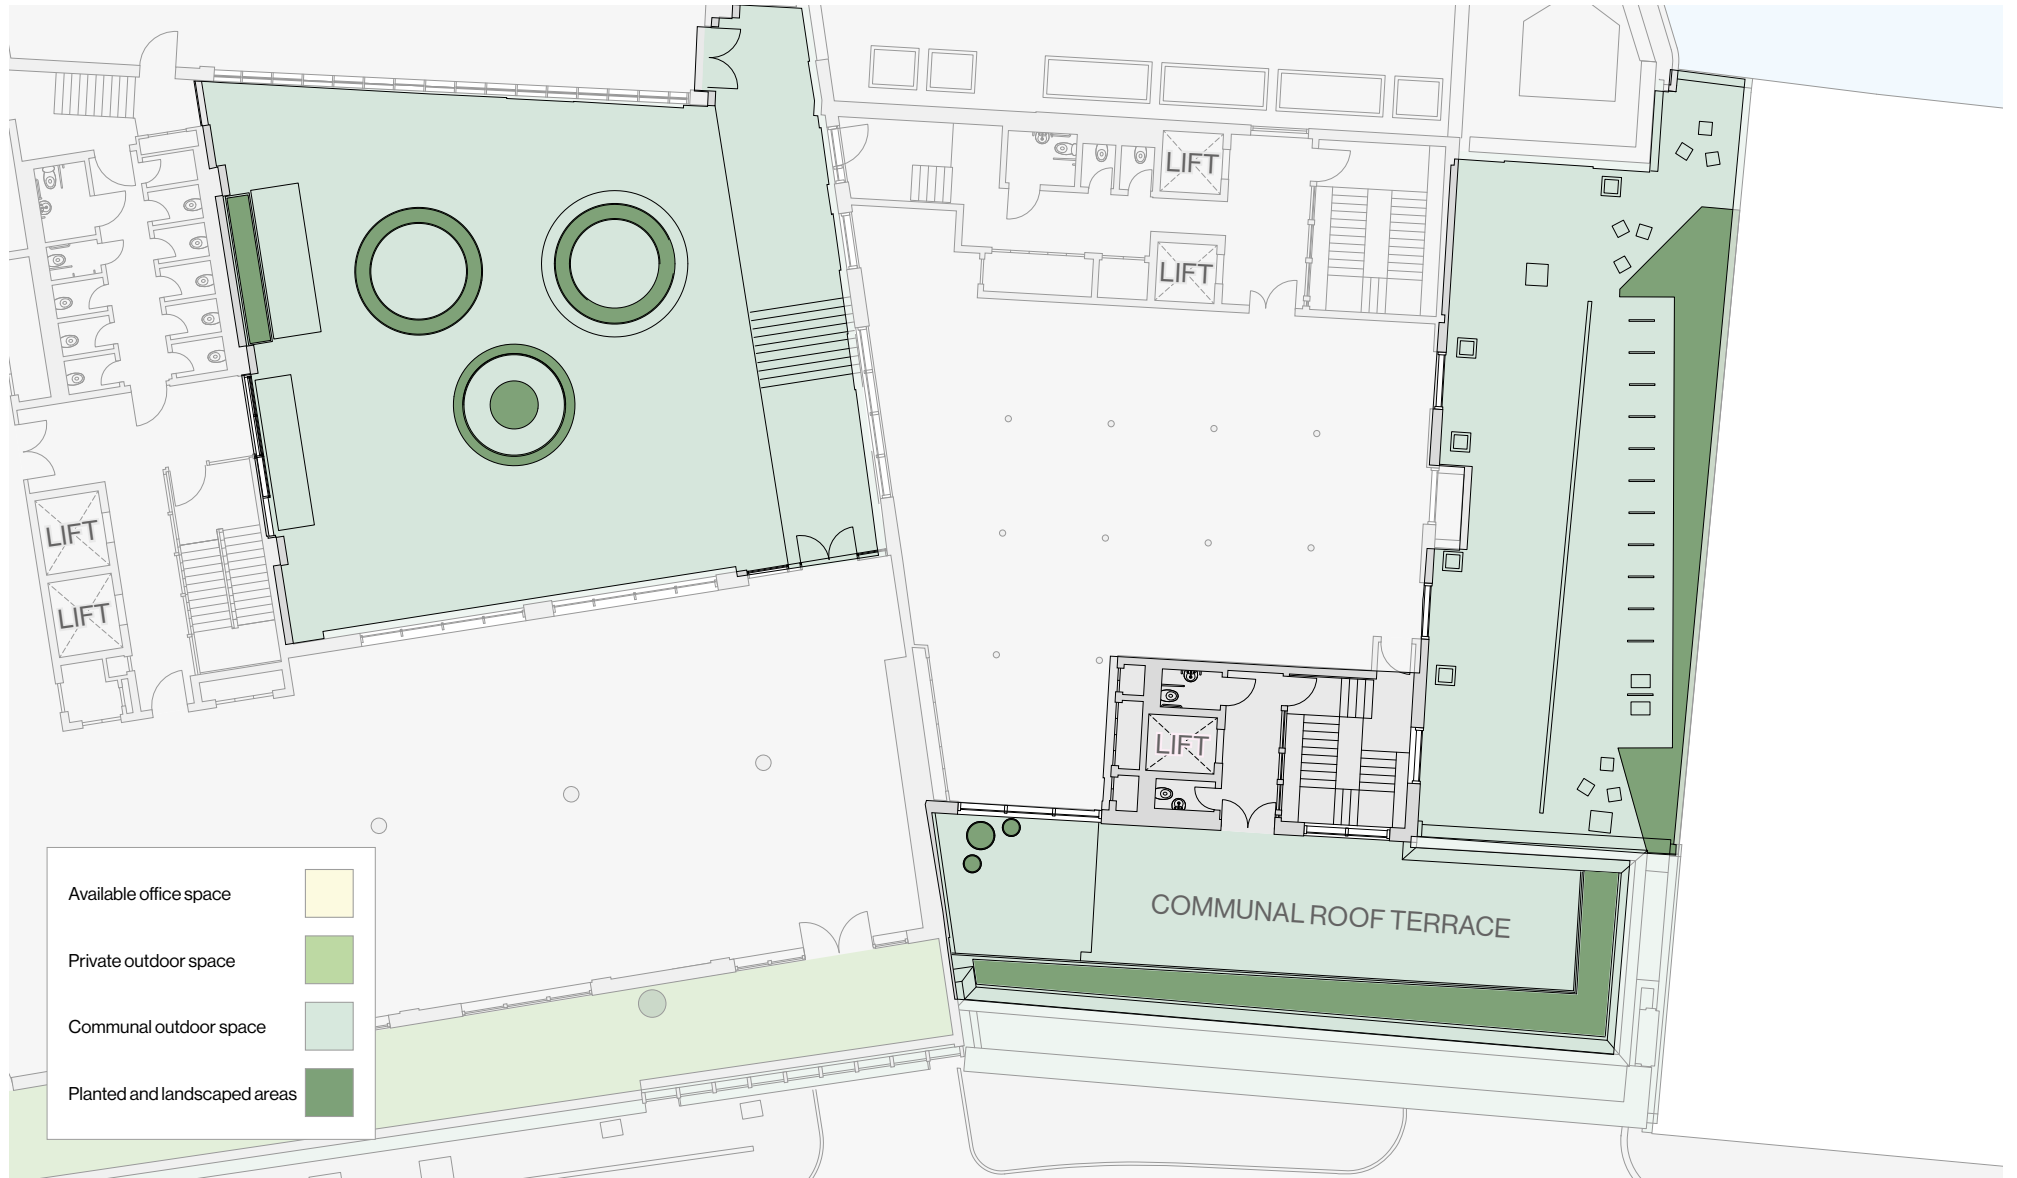

THE PACKING HOUSE

- Available office space
- Private outdoor space
- Communal outdoor space
- Planted and landscaped areas

	Office Space	Outdoor Space
Ground Floor	1,065 sq ft / 98 sq m	-

THE PACKING HOUSE

	Office Space	Outdoor Space
Floor 1	1,647 sq ft / 153 sq m	-

THE PACKING HOUSE

	Office Space	Outdoor Space
Floor 2	1,690 sq ft / 157 sq m	-

THE PACKING HOUSE

	Office Space	Outdoor Space
Floor 3	1,690 sq ft / 157 sq m	-

THE PACKING HOUSE

- Available office space
- Private outdoor space
- Communal outdoor space
- Planted and landscaped areas

	Office Space	Outdoor Space
Floor 4	1,346 sq ft / 125 sq m	269 sq ft / 25 sq m

THE PACKING HOUSE

	Office Space	Outdoor Space
Communal roof terrace	-	1,475 sq ft / 137 sq m