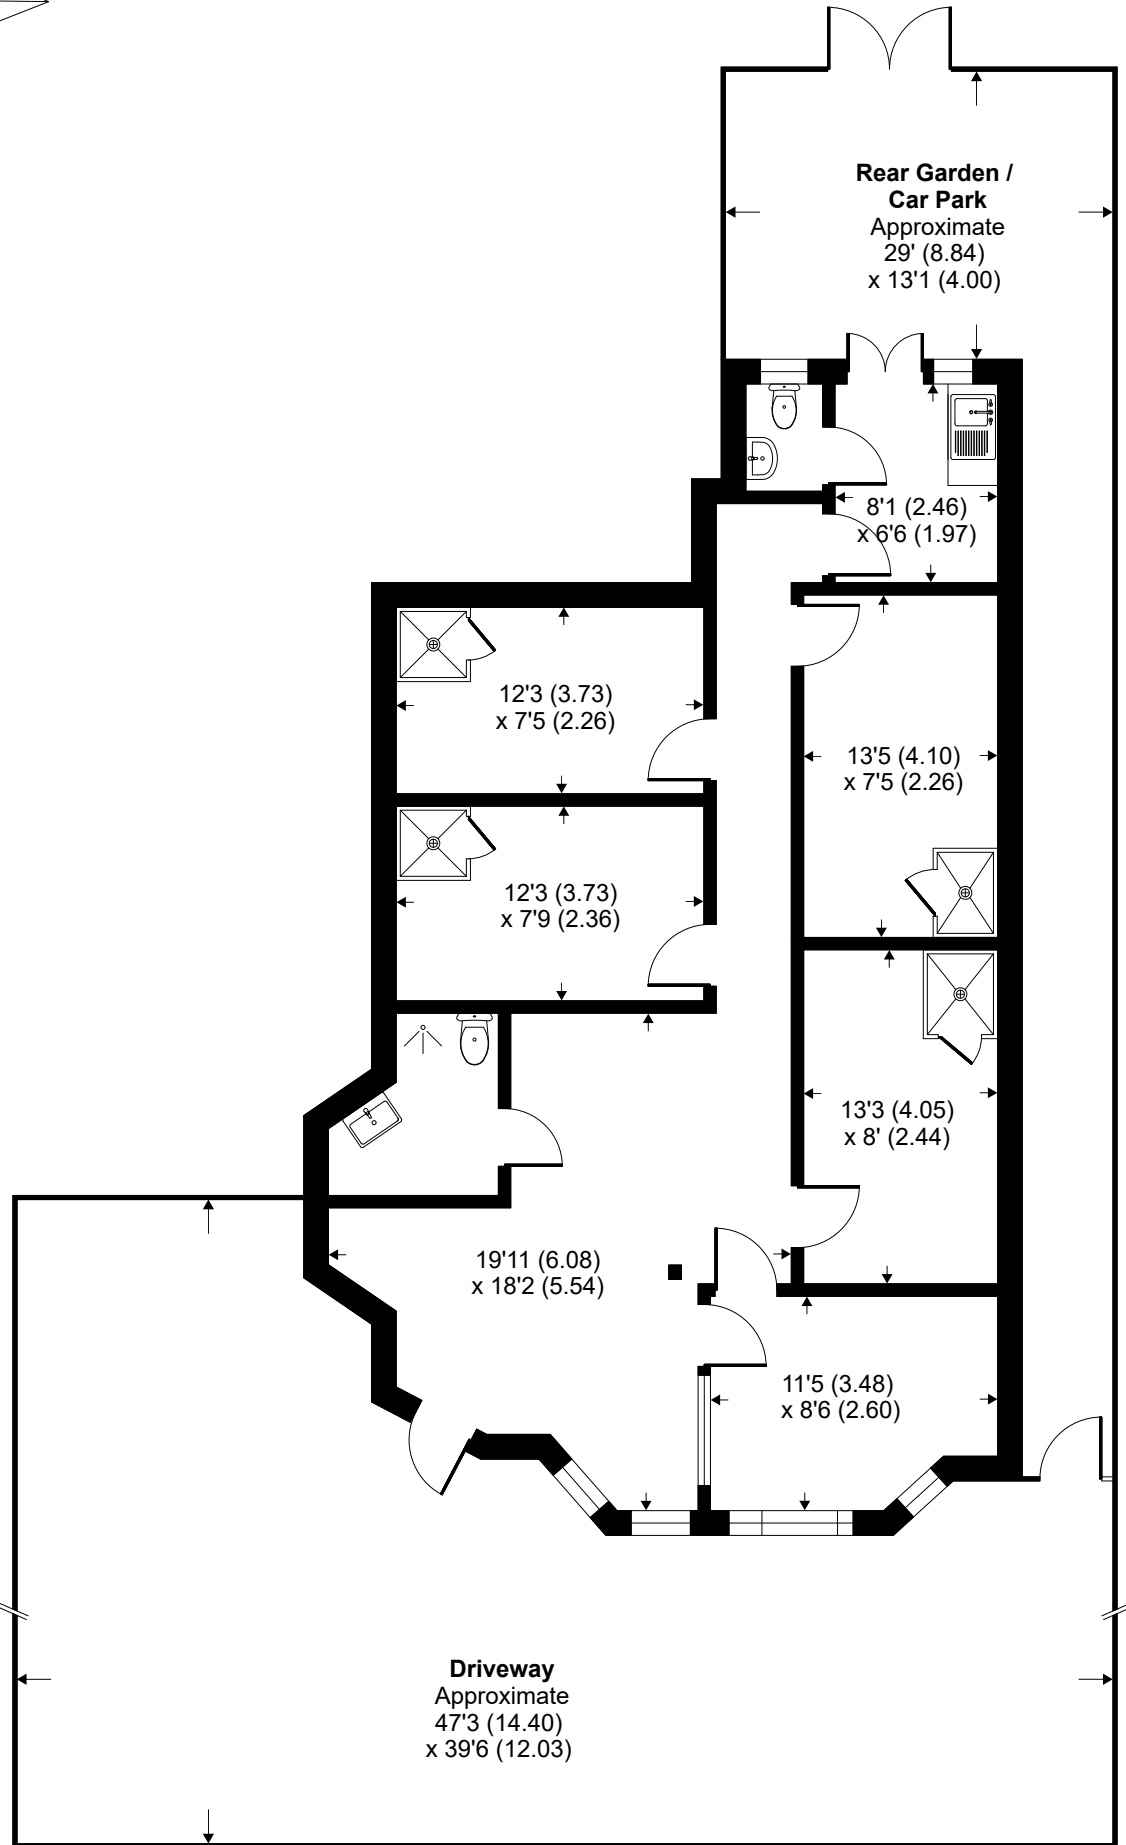

# Kenton Road, Harrow, HA3

Approximate Area = 939 sq ft / 87.2 sq m

For identification only - Not to scale

**GROUND FLOOR**