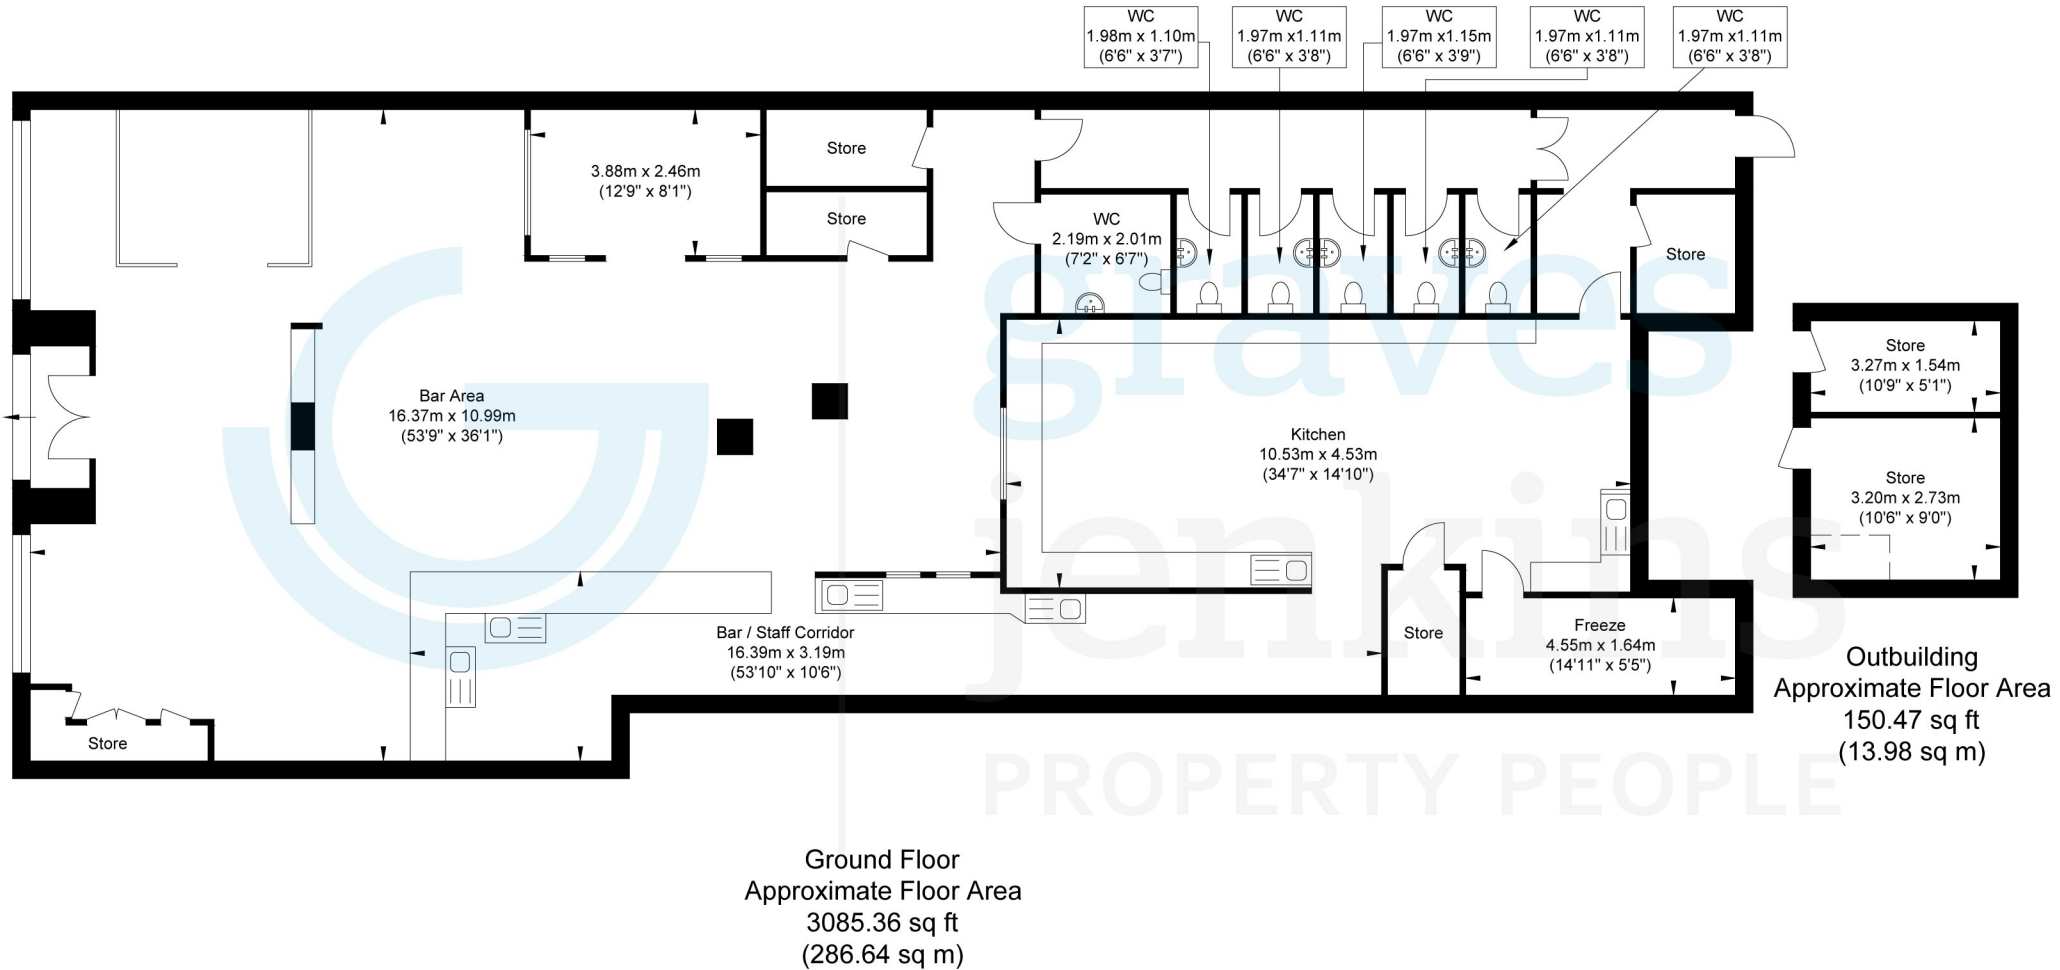

York Place

Approximate Gross Internal (Excluding Outbuilding) Area = 286.64 sq m / 3085.36 sq ft
 Illustration for identification purposed only, measurements are approximate, not to scale.