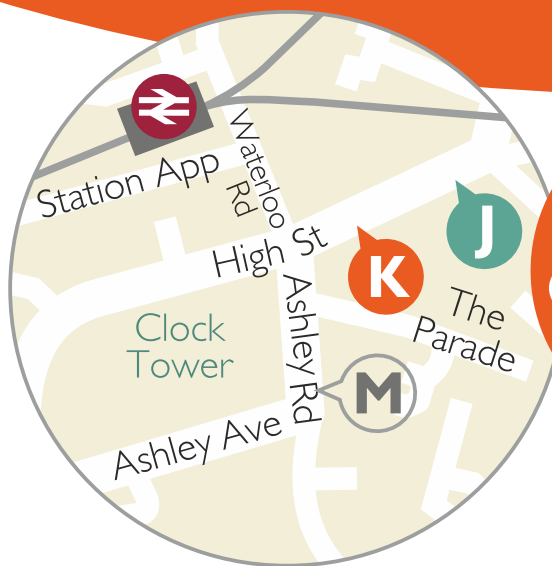

Buses from Epsom to Walton Oaks

Route 460 buses depart from stop **K** (outside Santander) in Epsom High St. Also from stop **M**

Route 21 buses depart from stop **J** (outside Rush) in Epsom High St. Also from stop **M**

Pfizer

Just show your staff pass to the bus driver for **FREE TRAVEL**

VIATRIS™

Enjoy FREE WiFi
Available on all our buses

Mondays to Fridays

except Public Holidays, from 1st Sept. 2020

Times from Epsom

	NSD	SDO
Route	21	460 460
Epsom High Street dep	0655	0741 0741
Walton Oaks arr	0728	0813 0824

Times from Walton Oaks

	460	21	460	460
Walton Oaks dep	1200	1627	1633	1743
Epsom High Street arr	1226	1701	1706	1812

NSD - Non-Schooldays   SDO - Schooldays only

METROBUS

01293 449191

feedback@metrobus.co.uk
facebook.com/gometrobus
twitter.com/metrobus