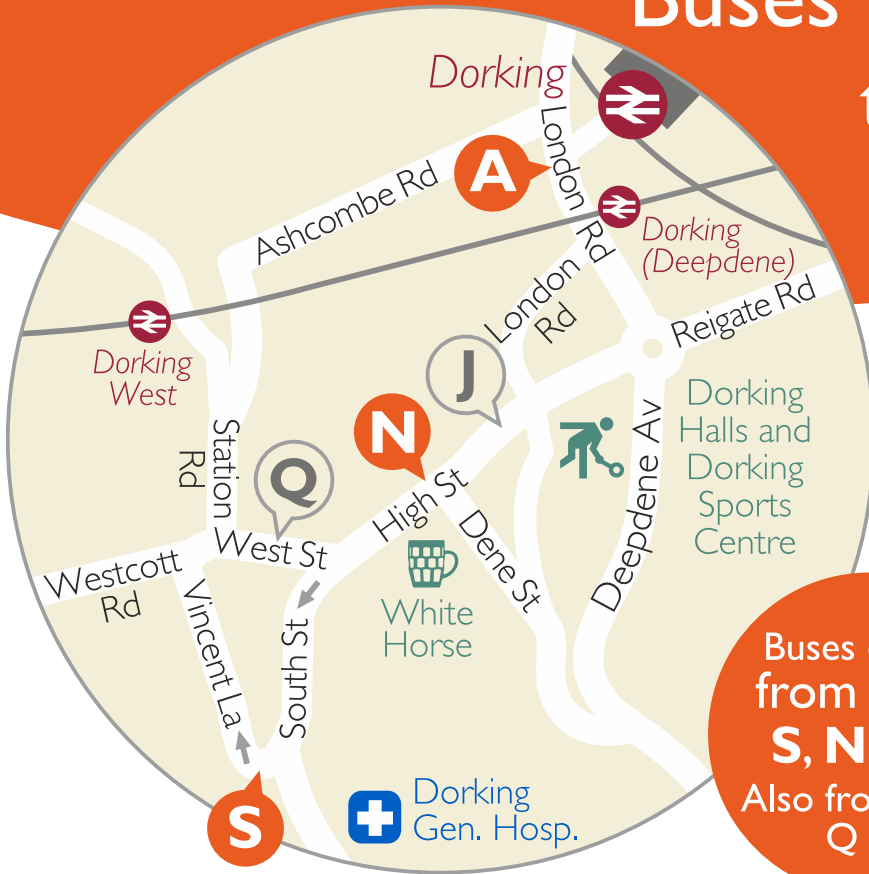

Buses from Dorking to Walton Oaks

Pfizer

Just show your staff pass to the bus driver for **FREE TRAVEL**

VIATRIS™

Buses depart from stops **S, N & A**
Also from stops **Q & J**

Enjoy FREE WiFi
Available on all our buses

Mondays to Fridays

except Public Holidays, from 1st September 2020

Times from Dorking

Route	21
Dorking, Townfield Court, Stop S dep	0704
Dorking, White Horse, Stop N dep	0708
London Road for Dorking Station , Stop A dep	0711
Walton Oaks arr	0725

Times from Walton Oaks

Route	21
Walton Oaks dep	1611
London Road for Dorking Station arr	1625
Dorking, White Horse arr	1630
Dorking, Townfield Court arr	1634

01293 449191

feedback@metrobus.co.uk
facebook.com/gometrobus
twitter.com/metrobus