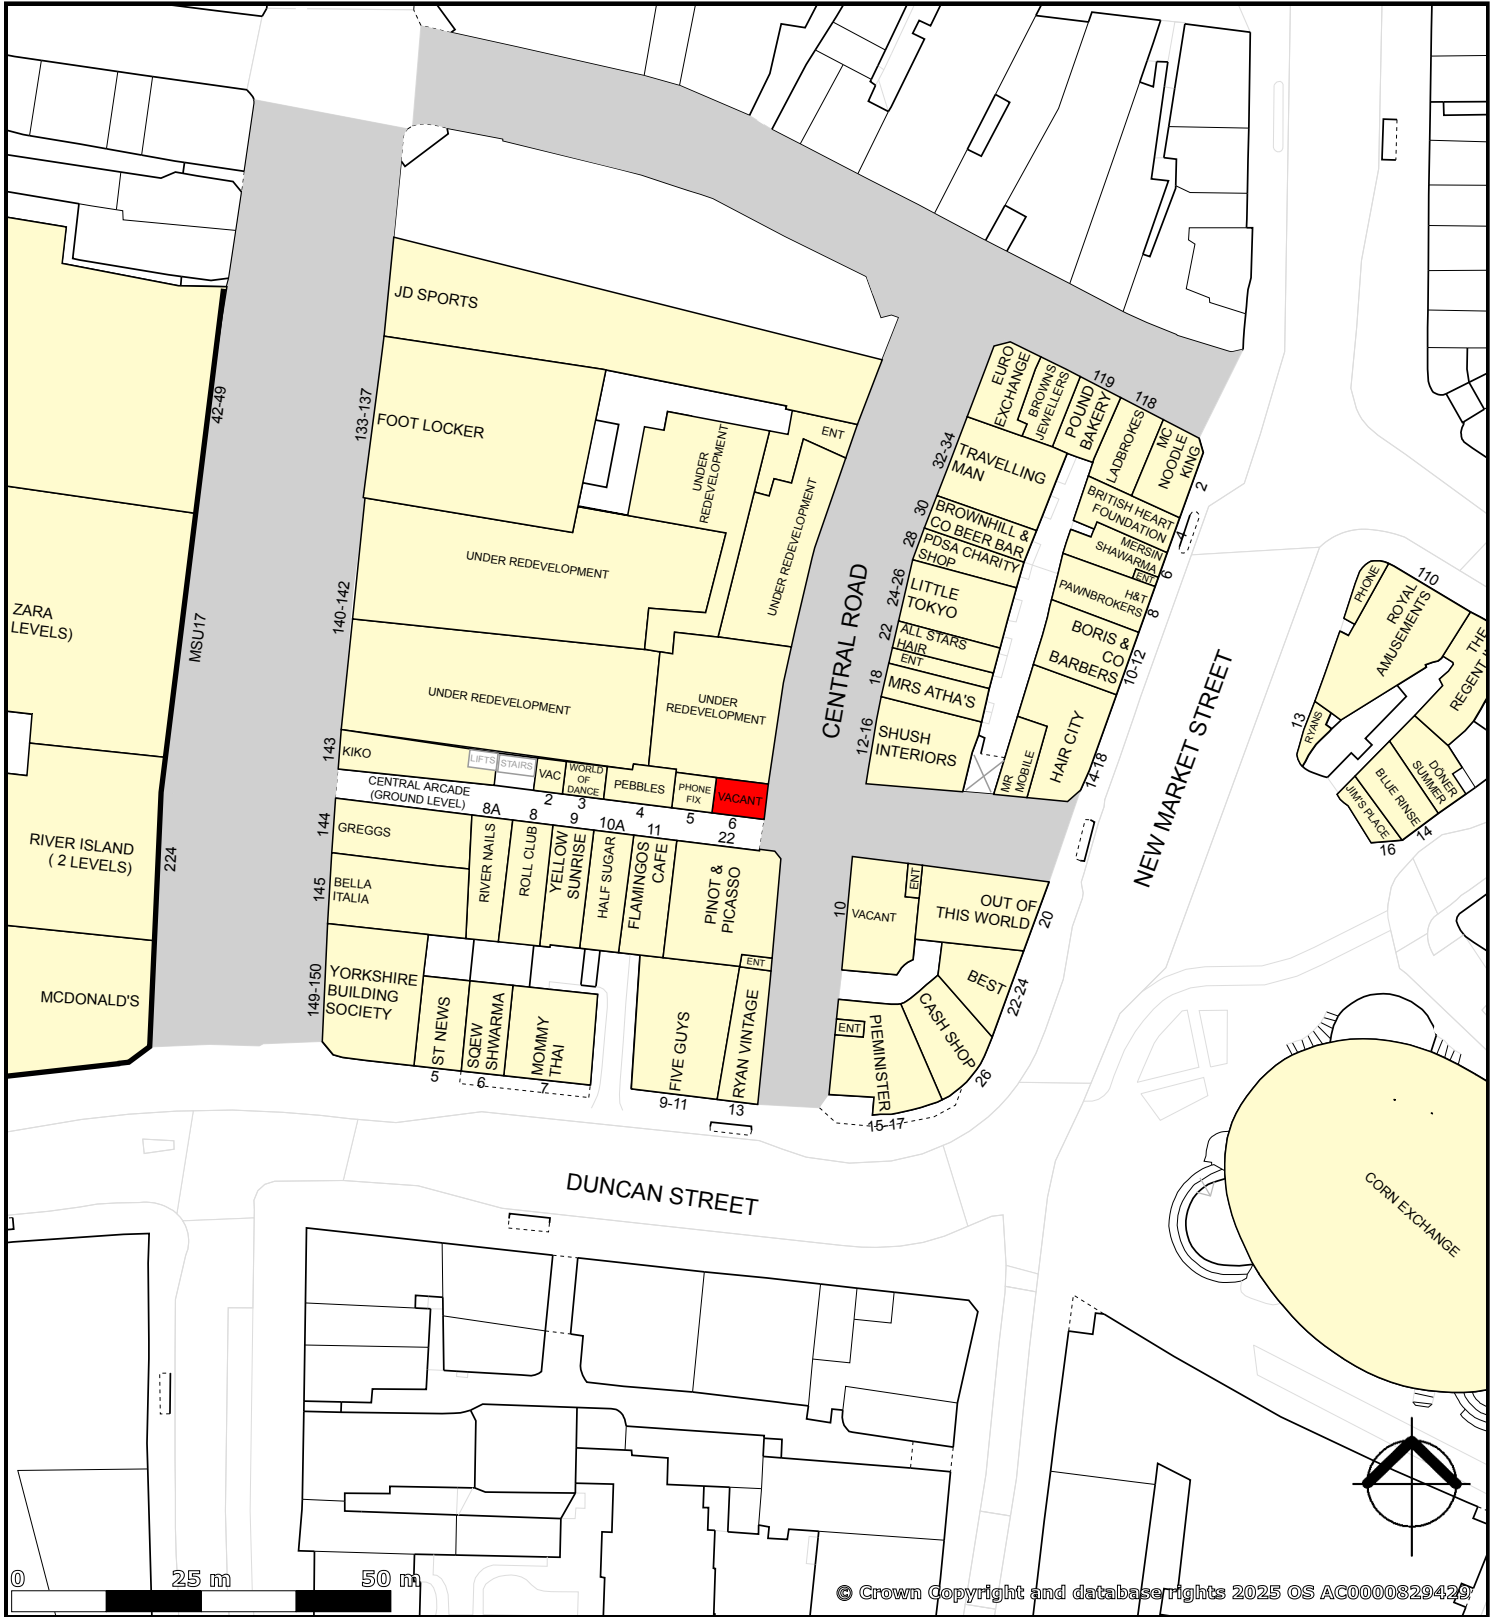

Unit 6, Central Arcade, Leeds, LS1

0 25 m 50 m

© Crown Copyright and database rights 2025 OS AC0000829429

created on edoza

Plotted Scale - 1:1,000