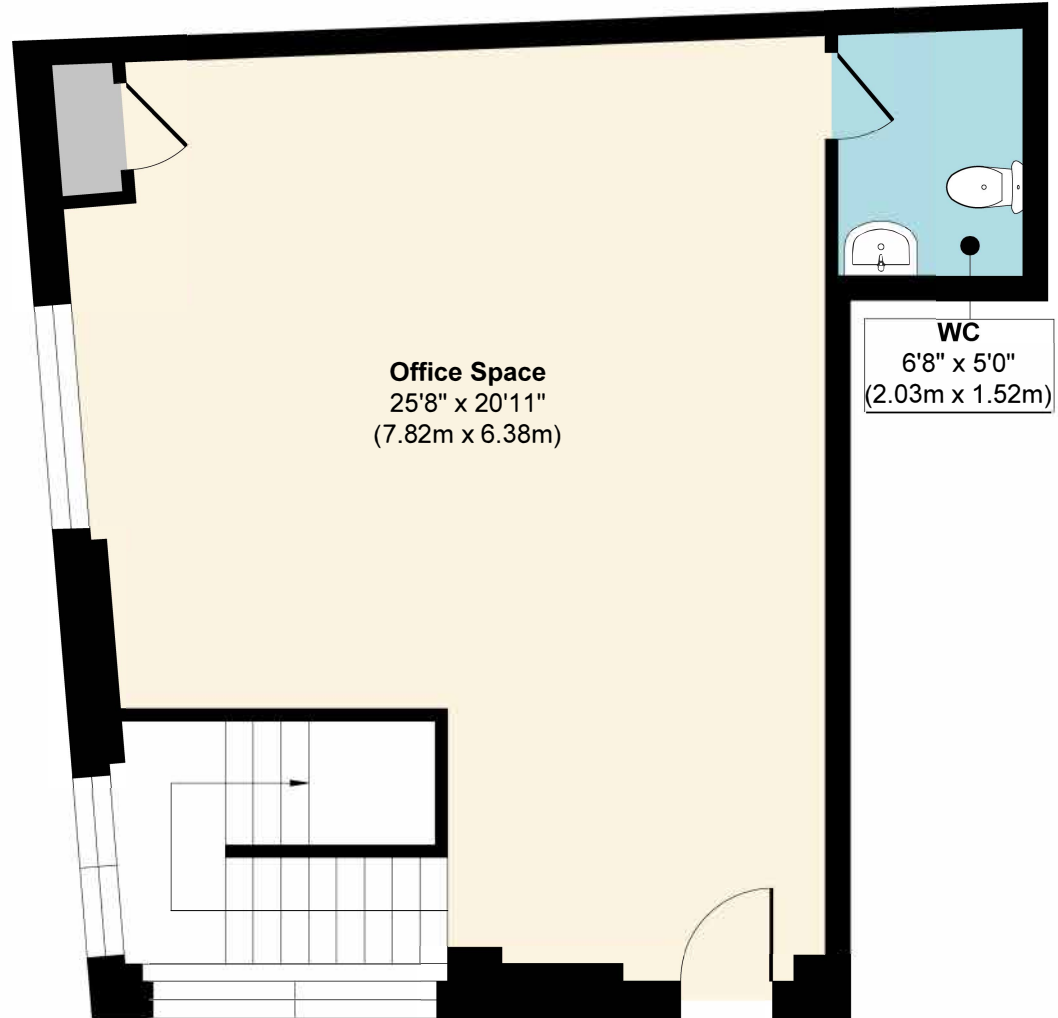

**Lower Ground Floor**  
**Approximate Floor Area**  
**571 sq. ft**  
**(53.04 sq. m)**

**Ground Floor**  
**Approximate Floor Area**  
**532 sq. ft**  
**(49.42 sq. m)**

**Approx. Gross Internal Floor Area 1103 sq. ft / 102.46 sq. m**

Floor plan measurements are approximate and are for illustrative purposes only. While we do not doubt the floor plan accuracy and completeness, you or your advisors should conduct a careful, independent investigation of the property in respect of monetary valuation.