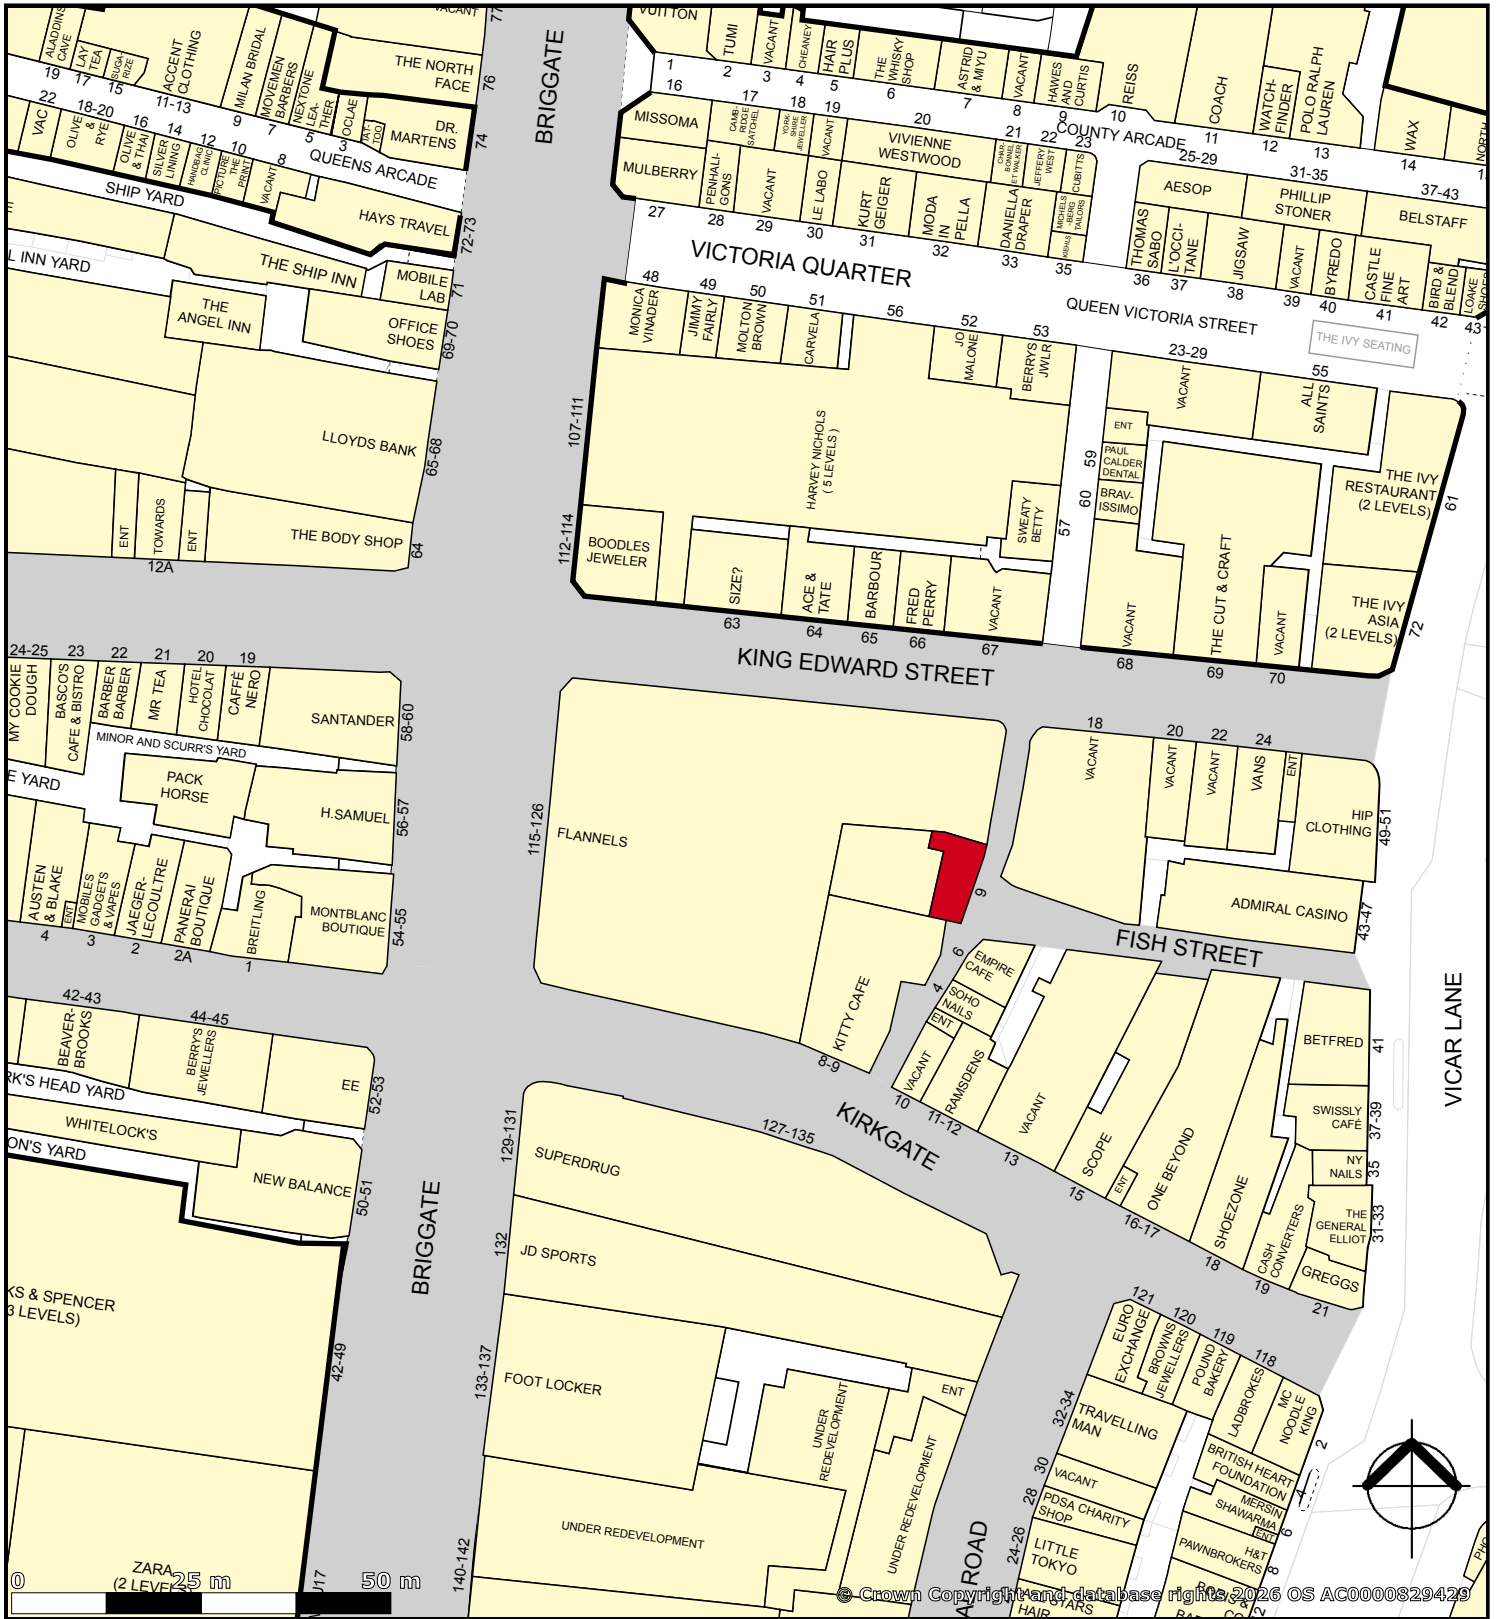

9 Fish Street, Leeds, LS1

created on edoza

Plotted Scale - 1:1,000