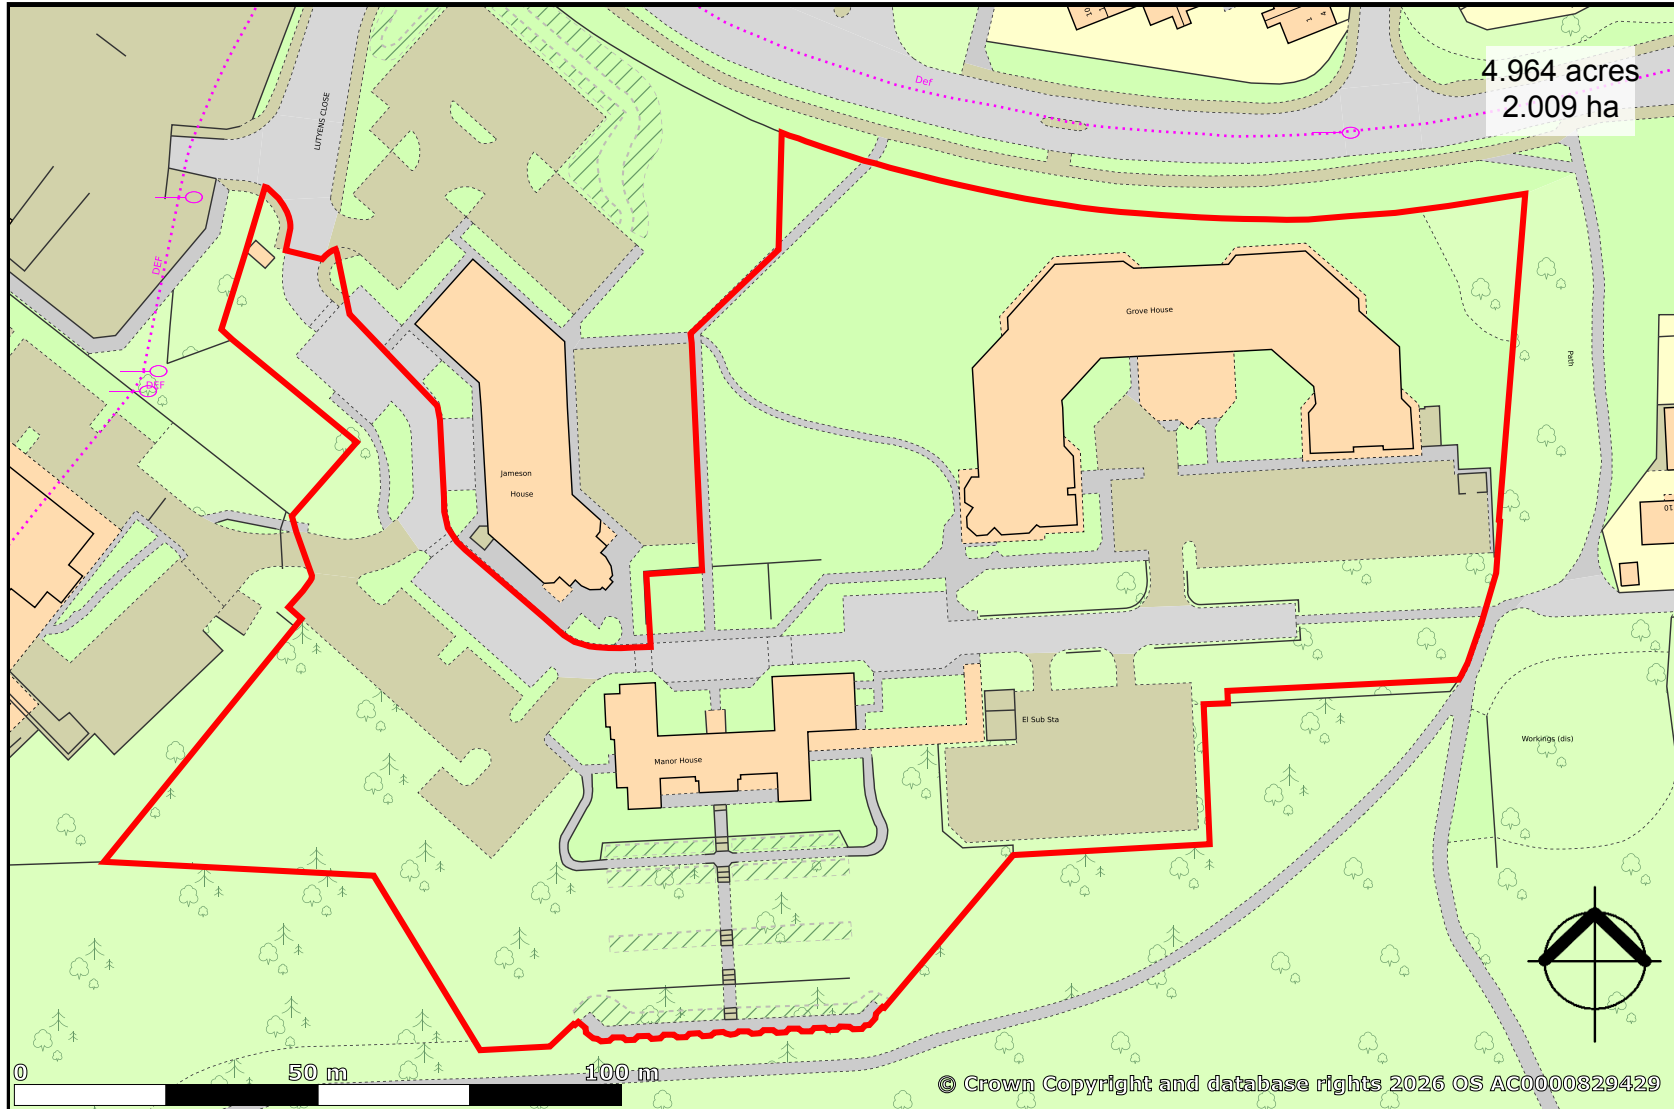

Grove House & The Manor House, Lutyens Close, Lychpit, Basingstoke, RG24 8AG

created on **edo**zo

Plotted Scale - 1:1,250