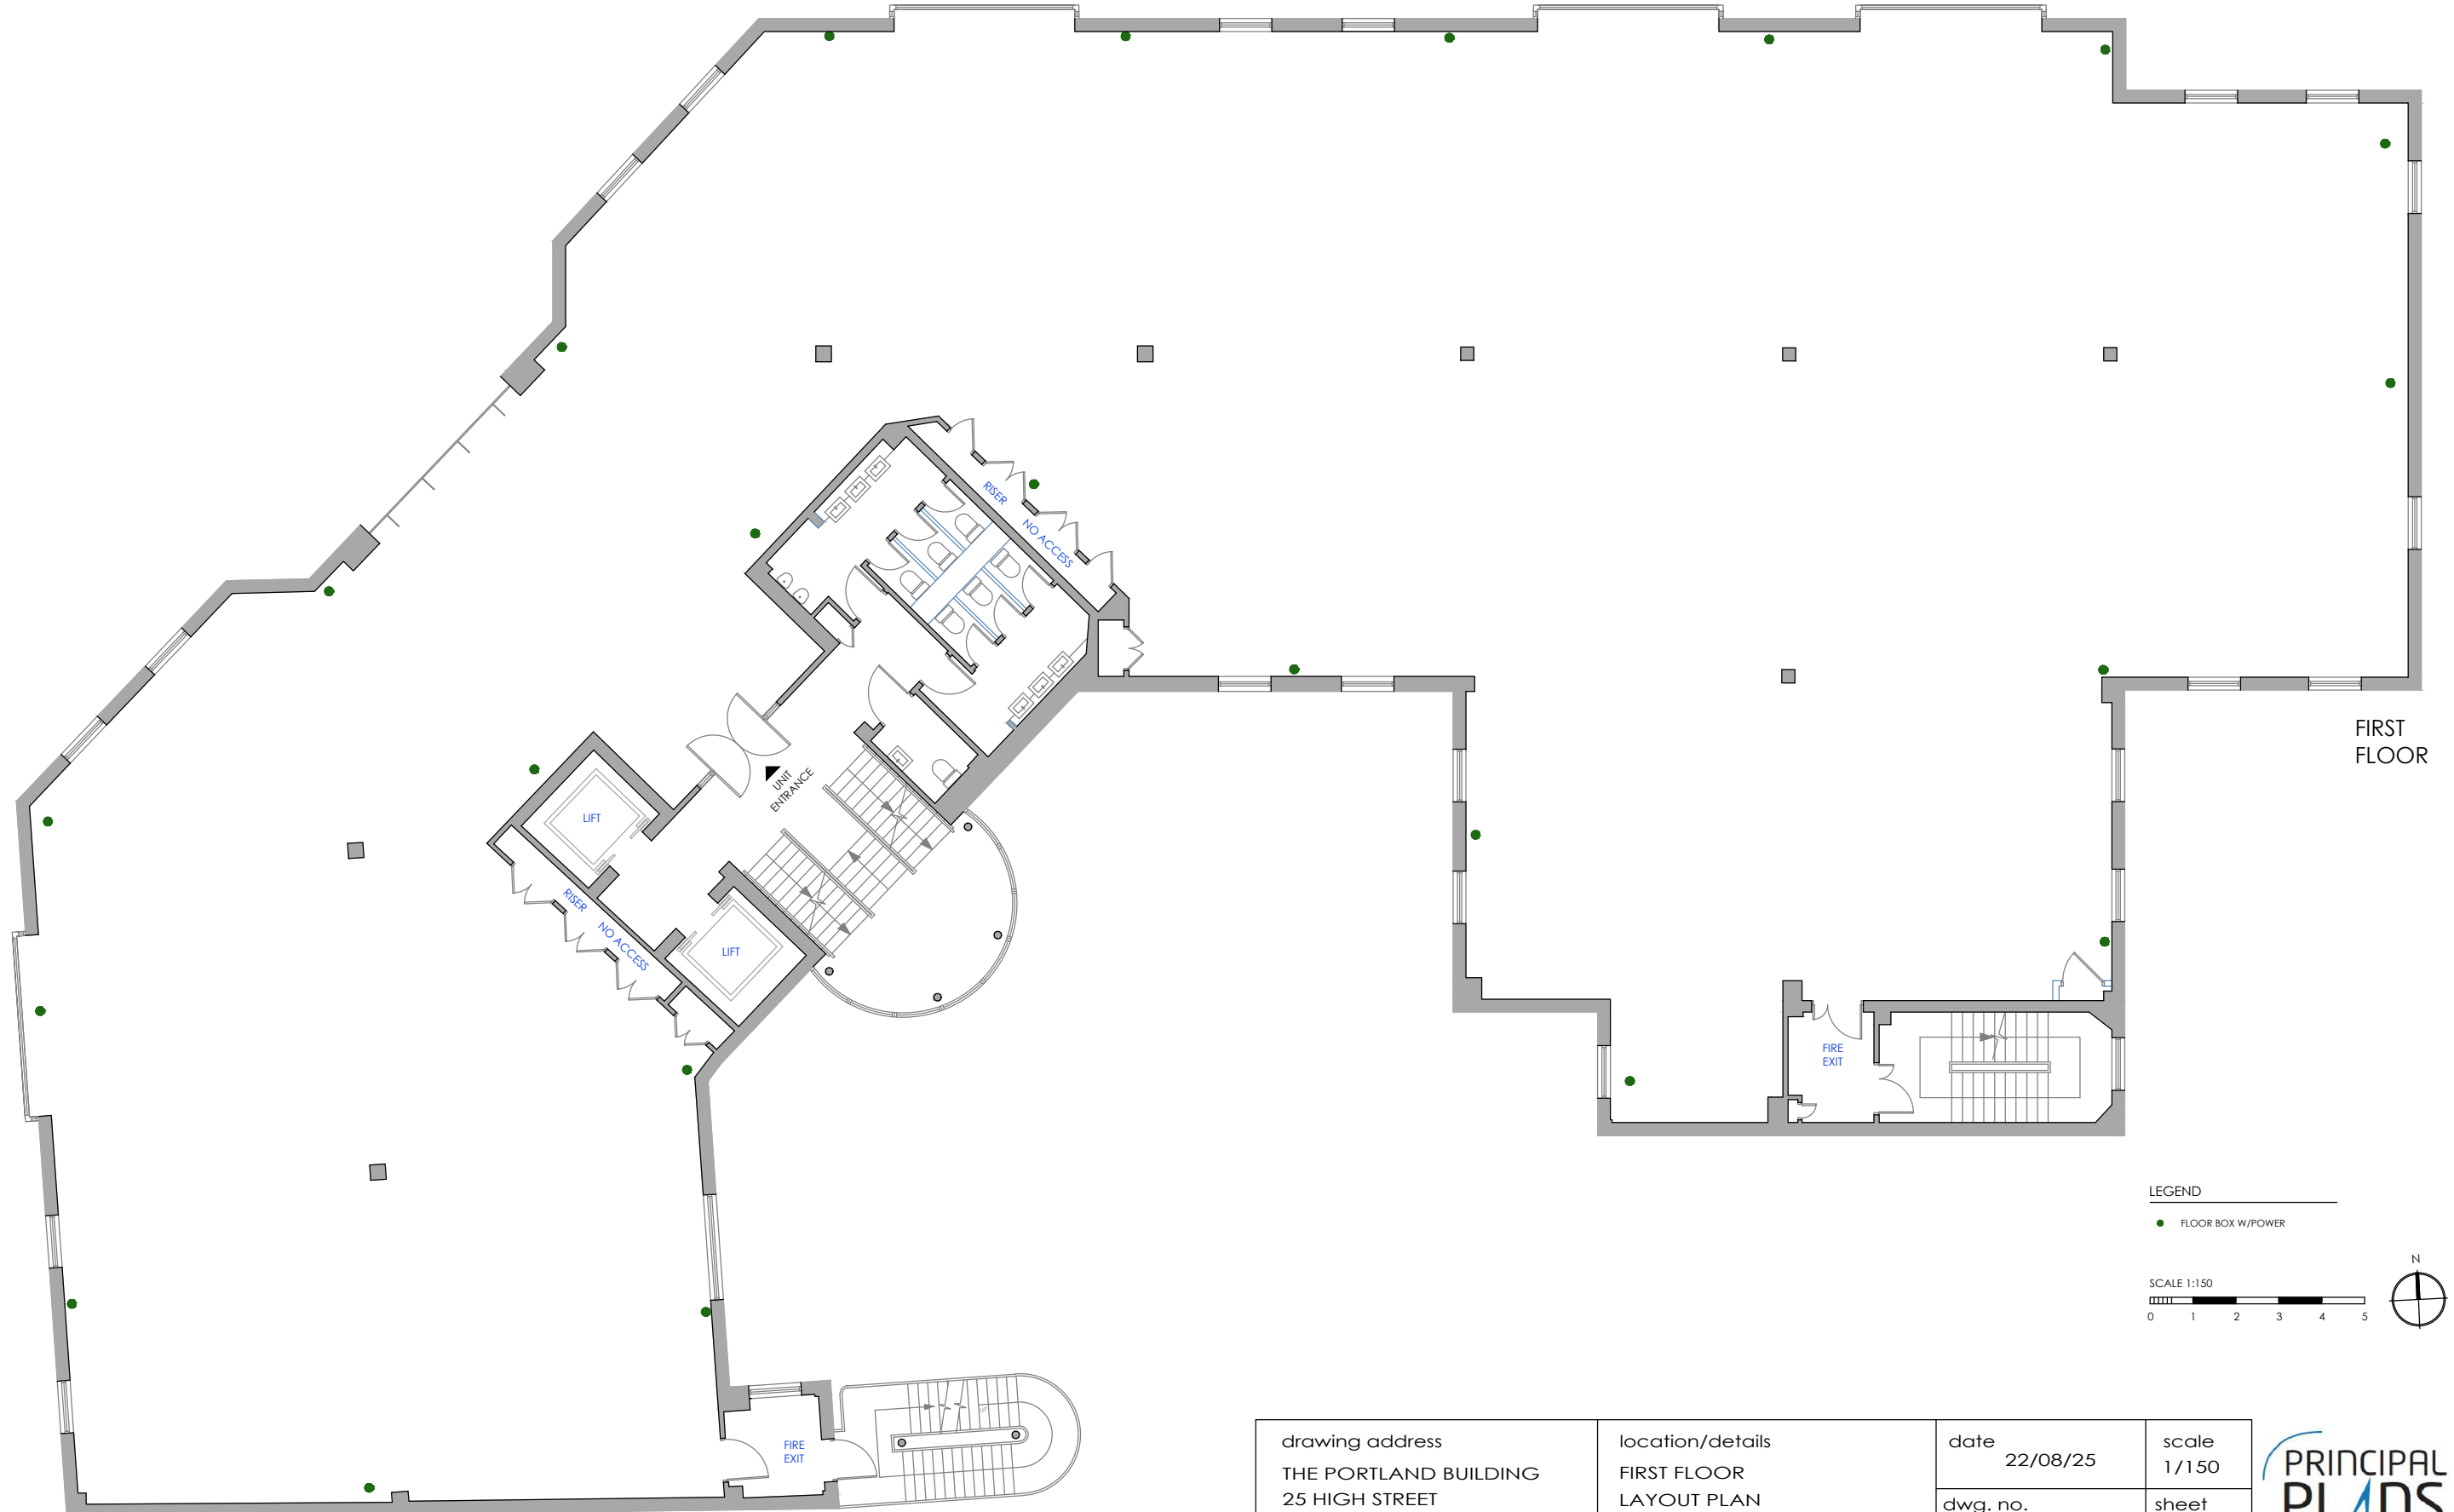

PLEASE NOTE: THIS IS AN A3 PLAN. IT SHOULD NOT BE ENLARGED OR SHRUNK TO FIT. WHEN PRINTING SET THE SCALE TO 'NONE'

LEGEND  
● FLOOR BOX W/POWER

drawing address THE PORTLAND BUILDING 25 HIGH STREET CRAWLEY, RH10 1BG	location/details FIRST FLOOR LAYOUT PLAN	date 22/08/25	scale 1/150
		dwg. no. PP9806-02	sheet A3