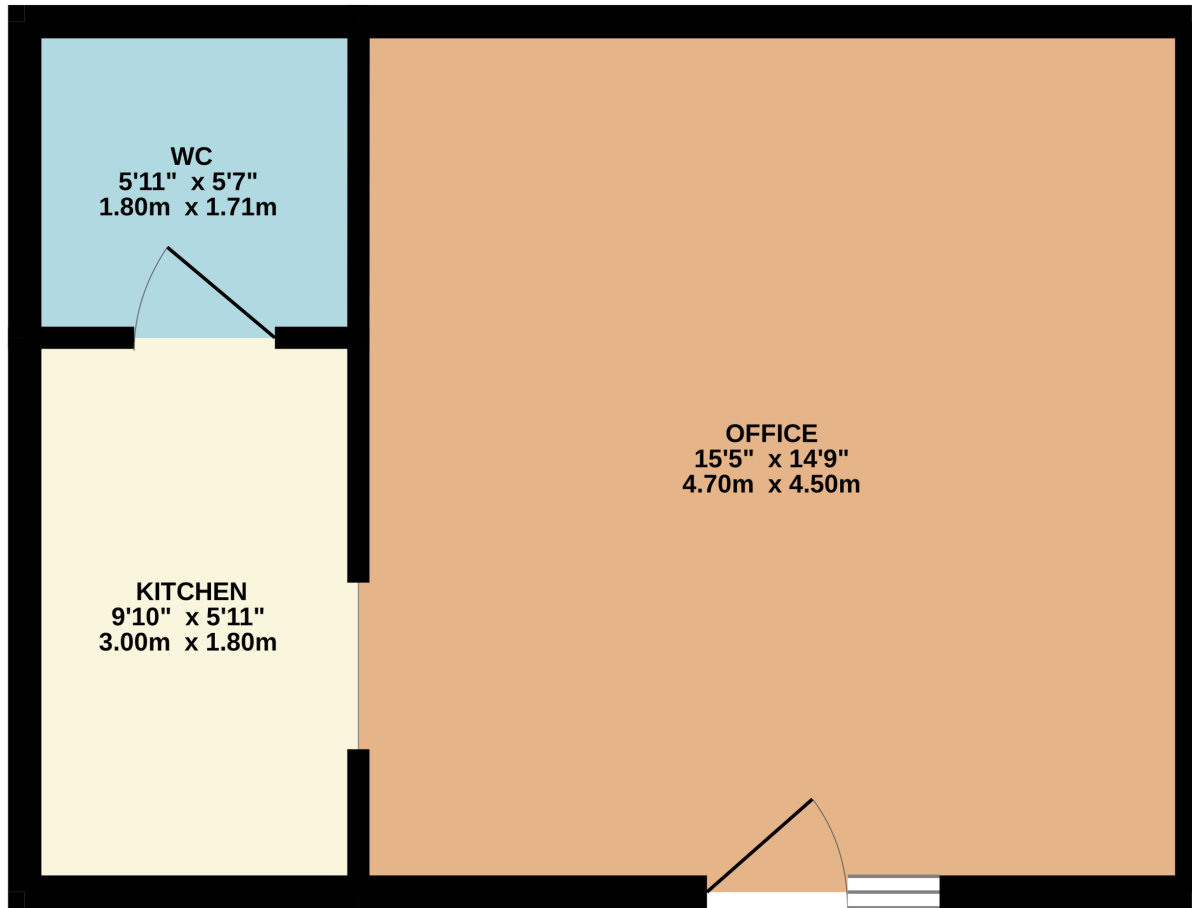

GROUND FLOOR
319 sq.ft. (29.6 sq.m.) approx.

TOTAL FLOOR AREA : 319 sq.ft. (29.6 sq.m.) approx.

Made with Metropix ©2026