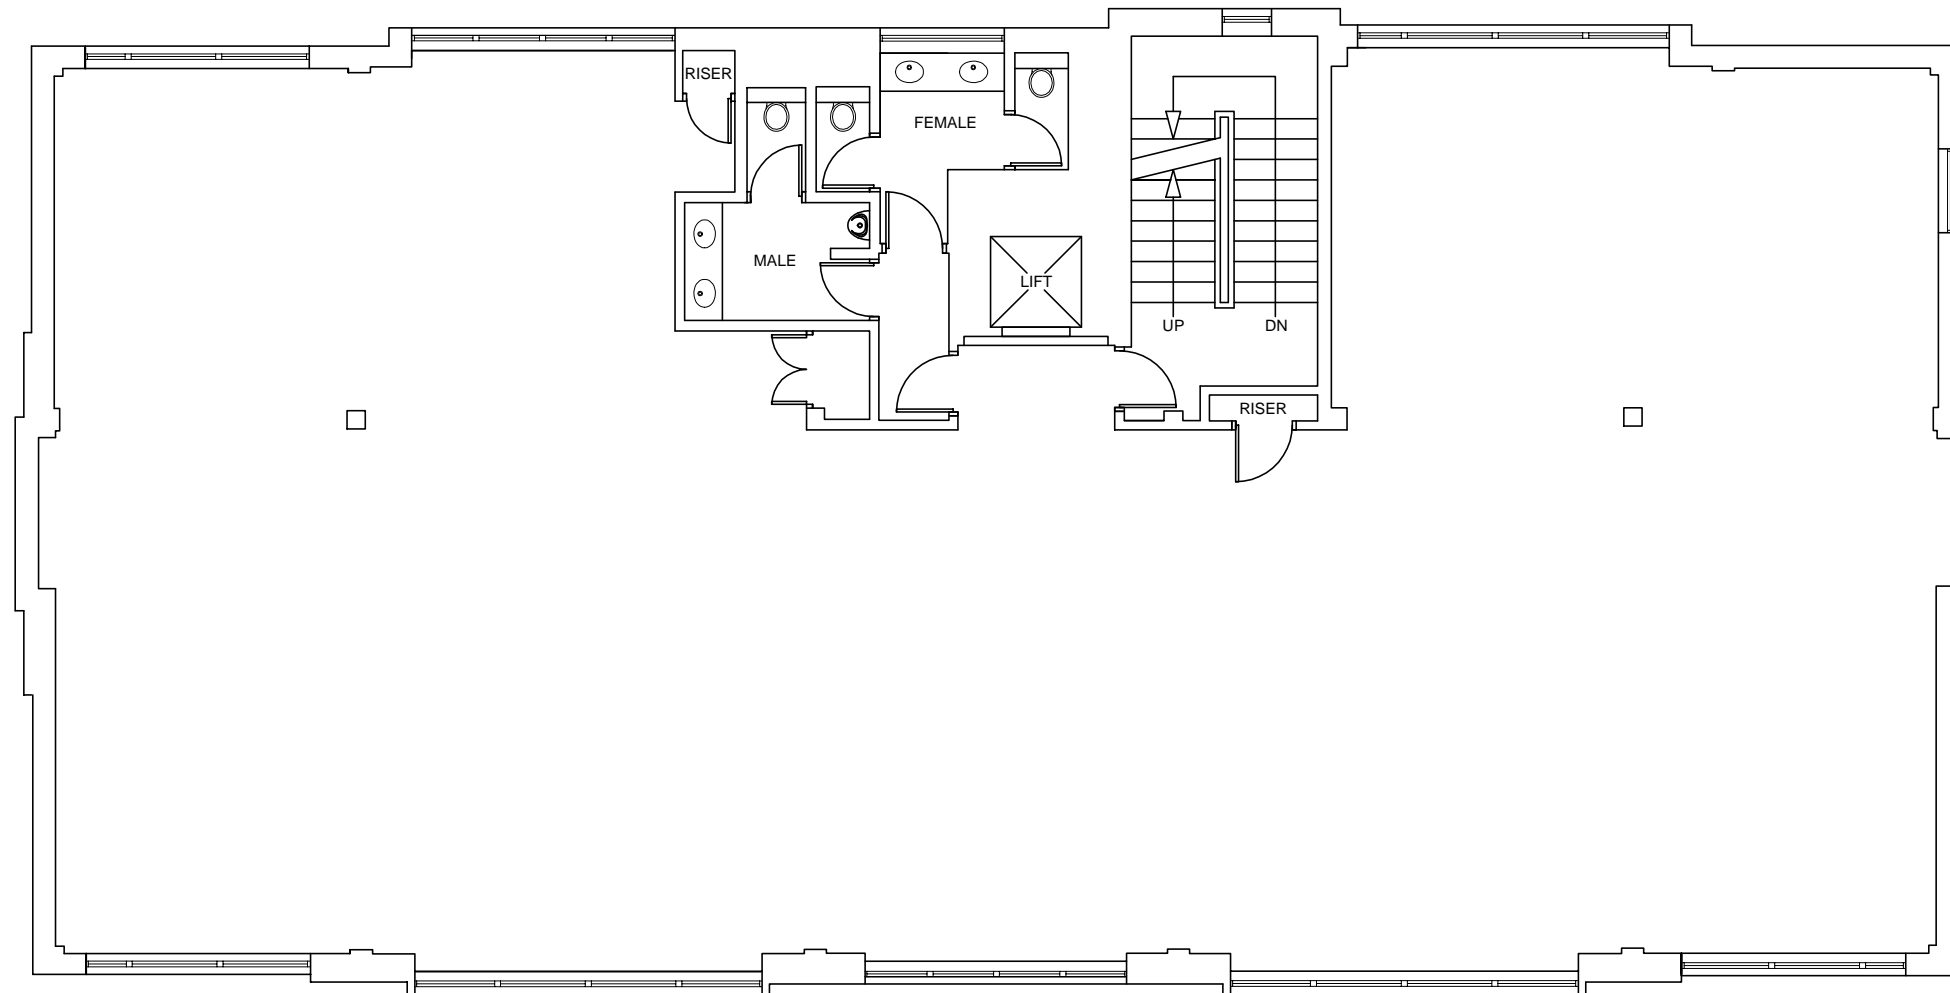

First Floor

Rev.	Date	Description
------	------	-------------

DESIGN DYNAMICS

The Studio, 8 Willow Walk, Welwyn, Herts. AL6 9SQ
 Tel: 01438 718274 Fax: 01438 718 274

Title
 Staines One - First Floor

Description
 General Arrangement

Approved By

Scale 1:100 @ A3	Issue Date 16/10/07	Drawn By p.s.
---------------------	------------------------	------------------

Drawing No. ROD-STO-002	Revision
----------------------------	----------