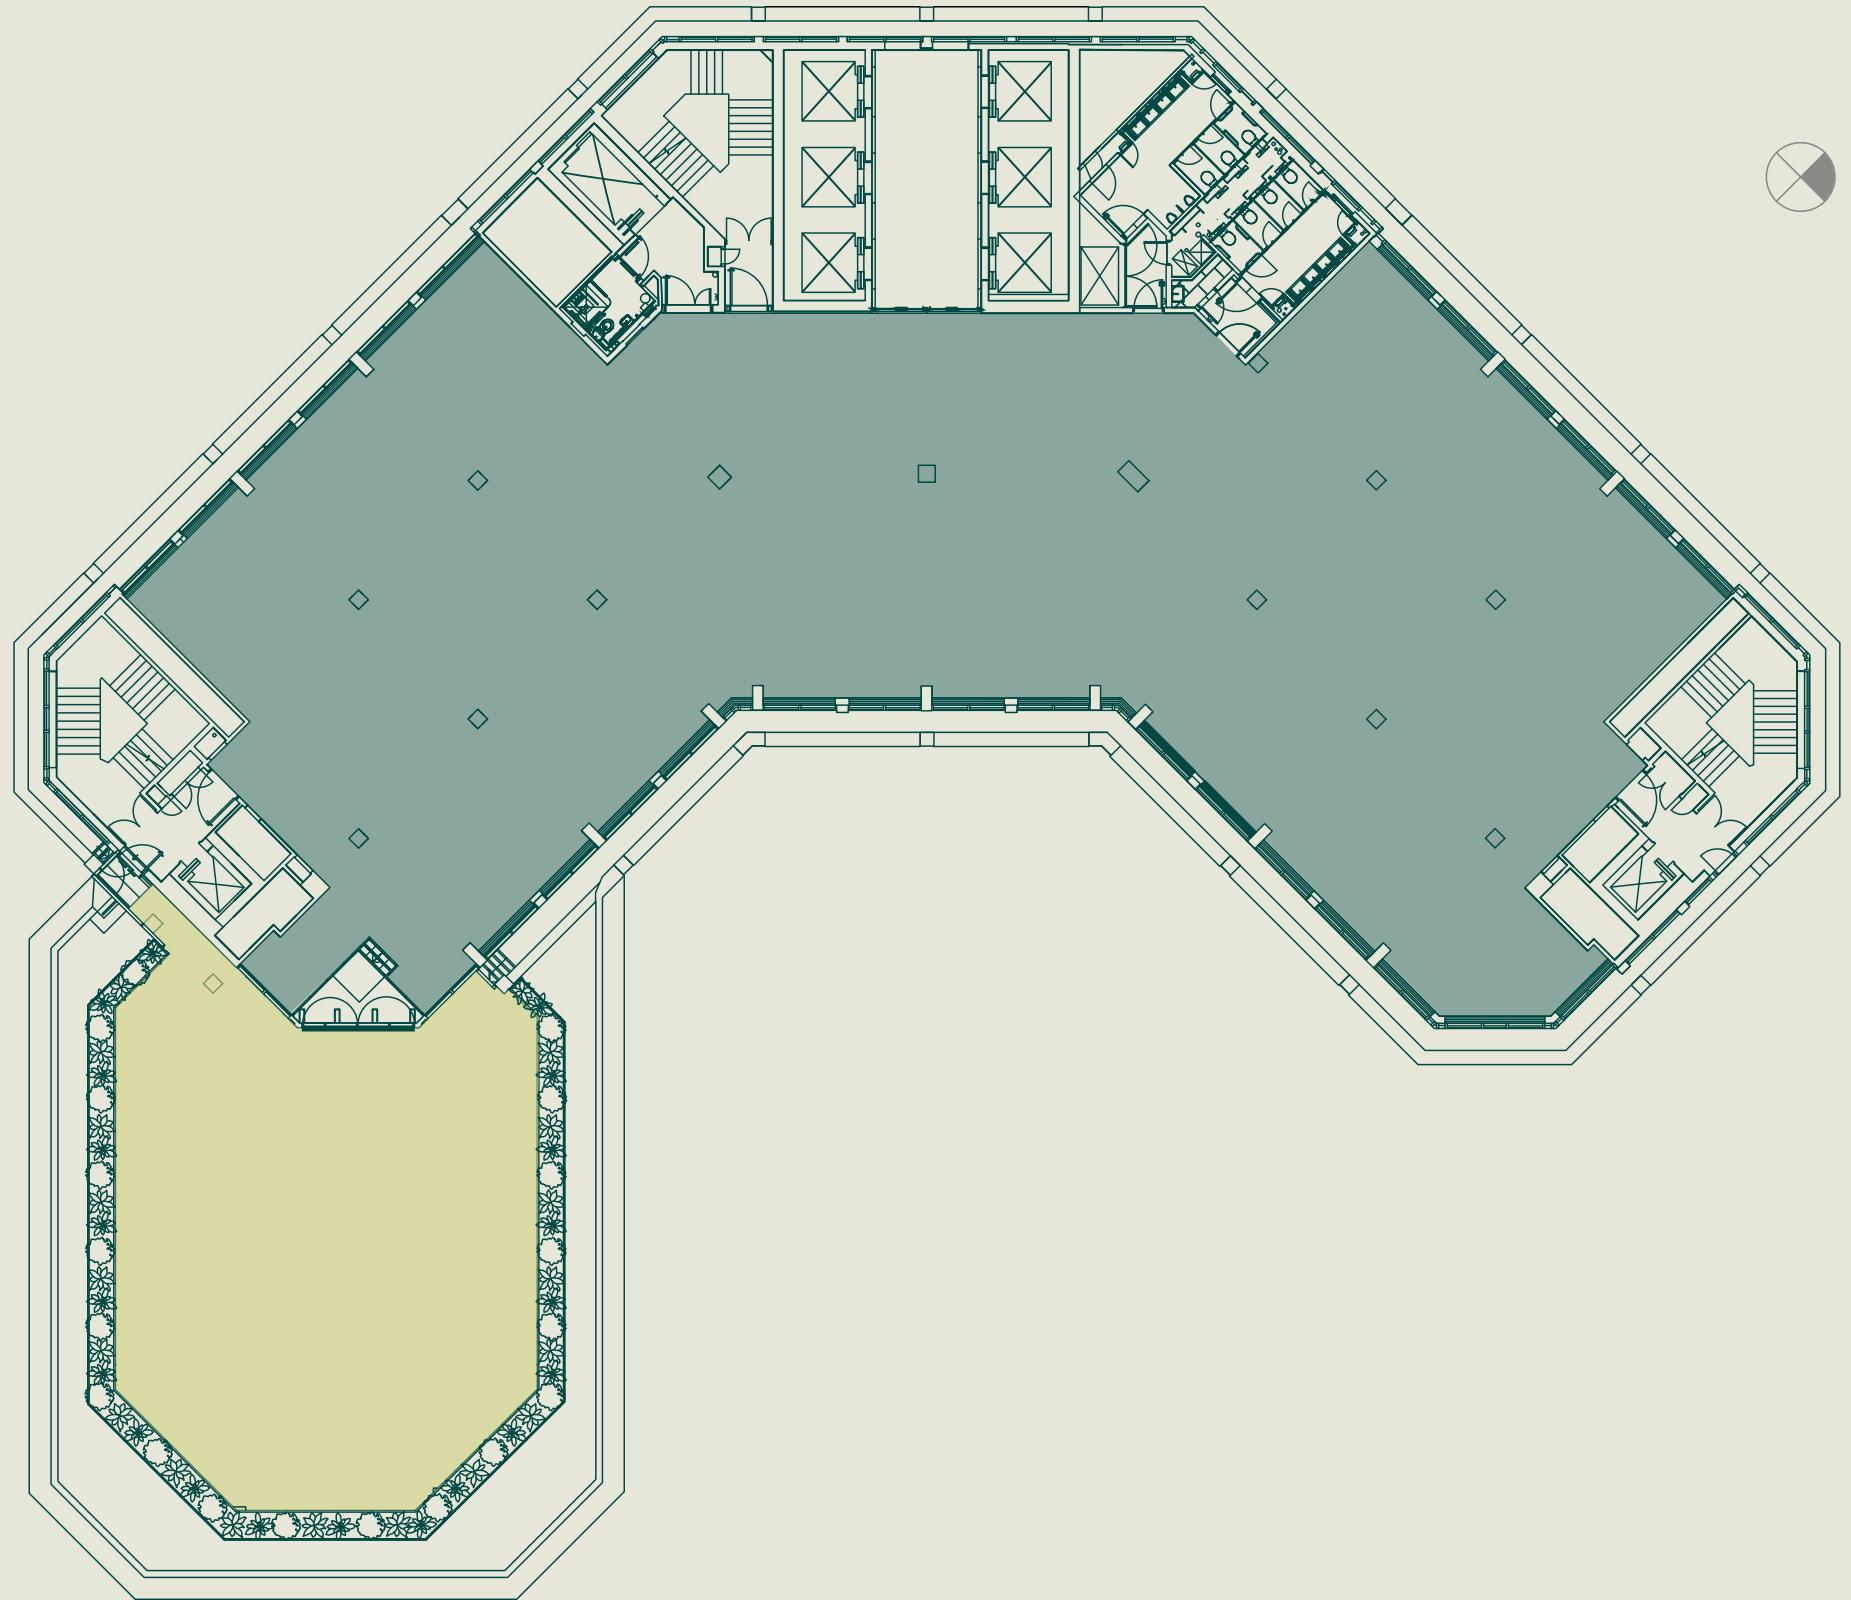

Ninth Floor
8,066 sq ft / 749 sq m

Private Terrace
2,357 sq ft / 219 sq m

- Demise
- Private Terrace

Tottenham Court Road

Stephen Street