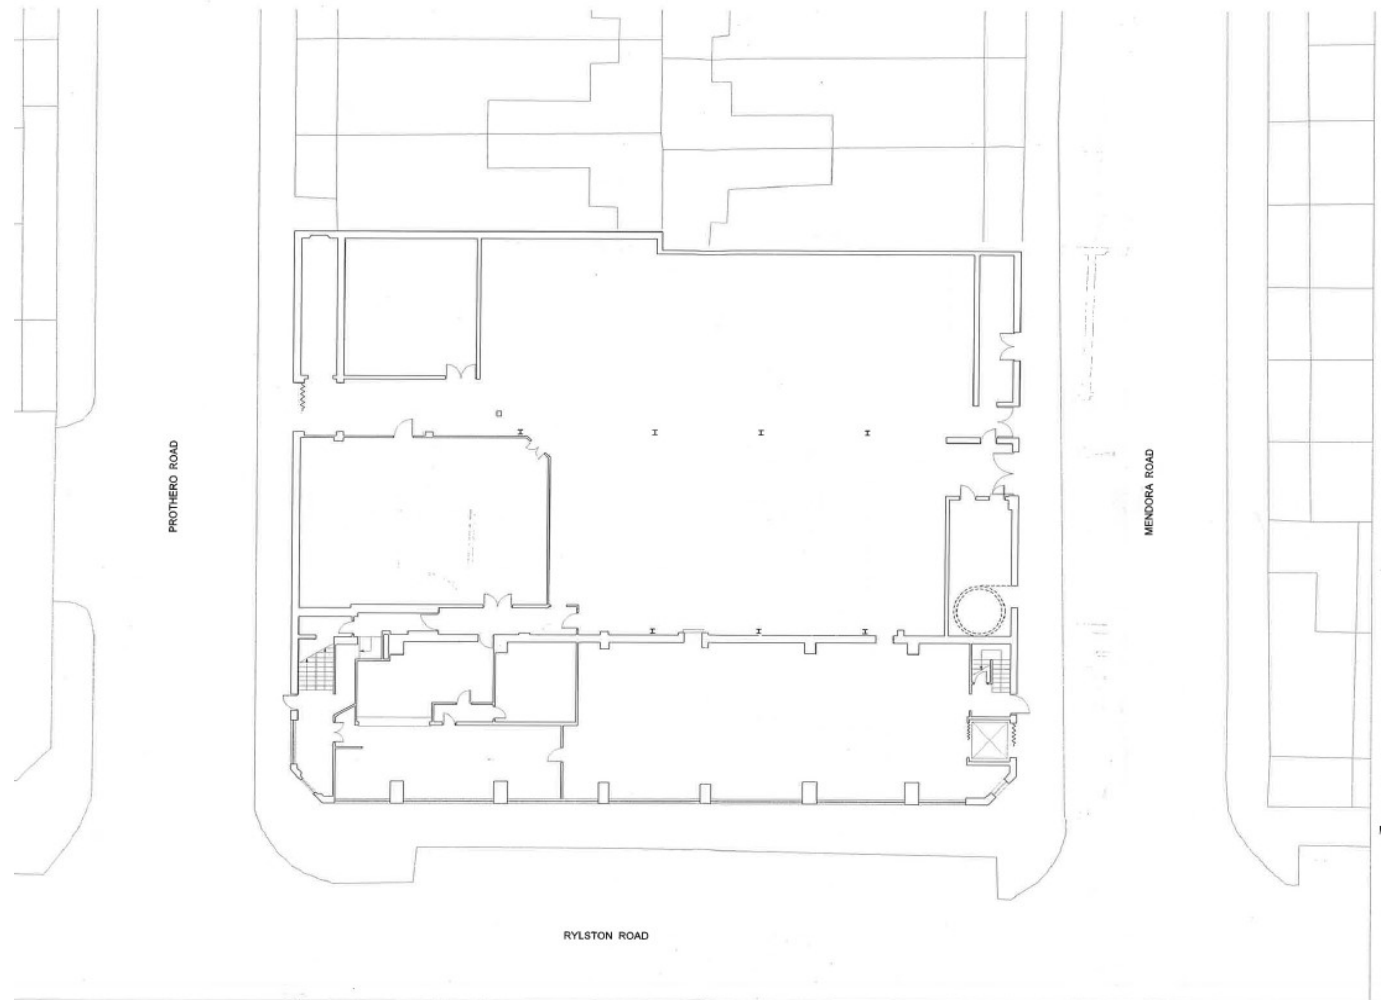

DESCRIPTION

SIZE

circa 7,000 sq ft
(Parking for 20 – 30 cars)

TERMS

Available by way of a
license, subject to contract

RENT

£80,000 per annum

CONTACT

Shaun Wolfe

swolfe@frostmeadowcroft.com

www.frostmeadowcroft.com

frost
meadowcroft
020 8748 1200

Misrepresentation Act 1967: These particulars are believed to be correct but their accuracy is not guaranteed and they do not form part of any contract. Unless otherwise stated, all prices and rents are quoted exclusive of VAT