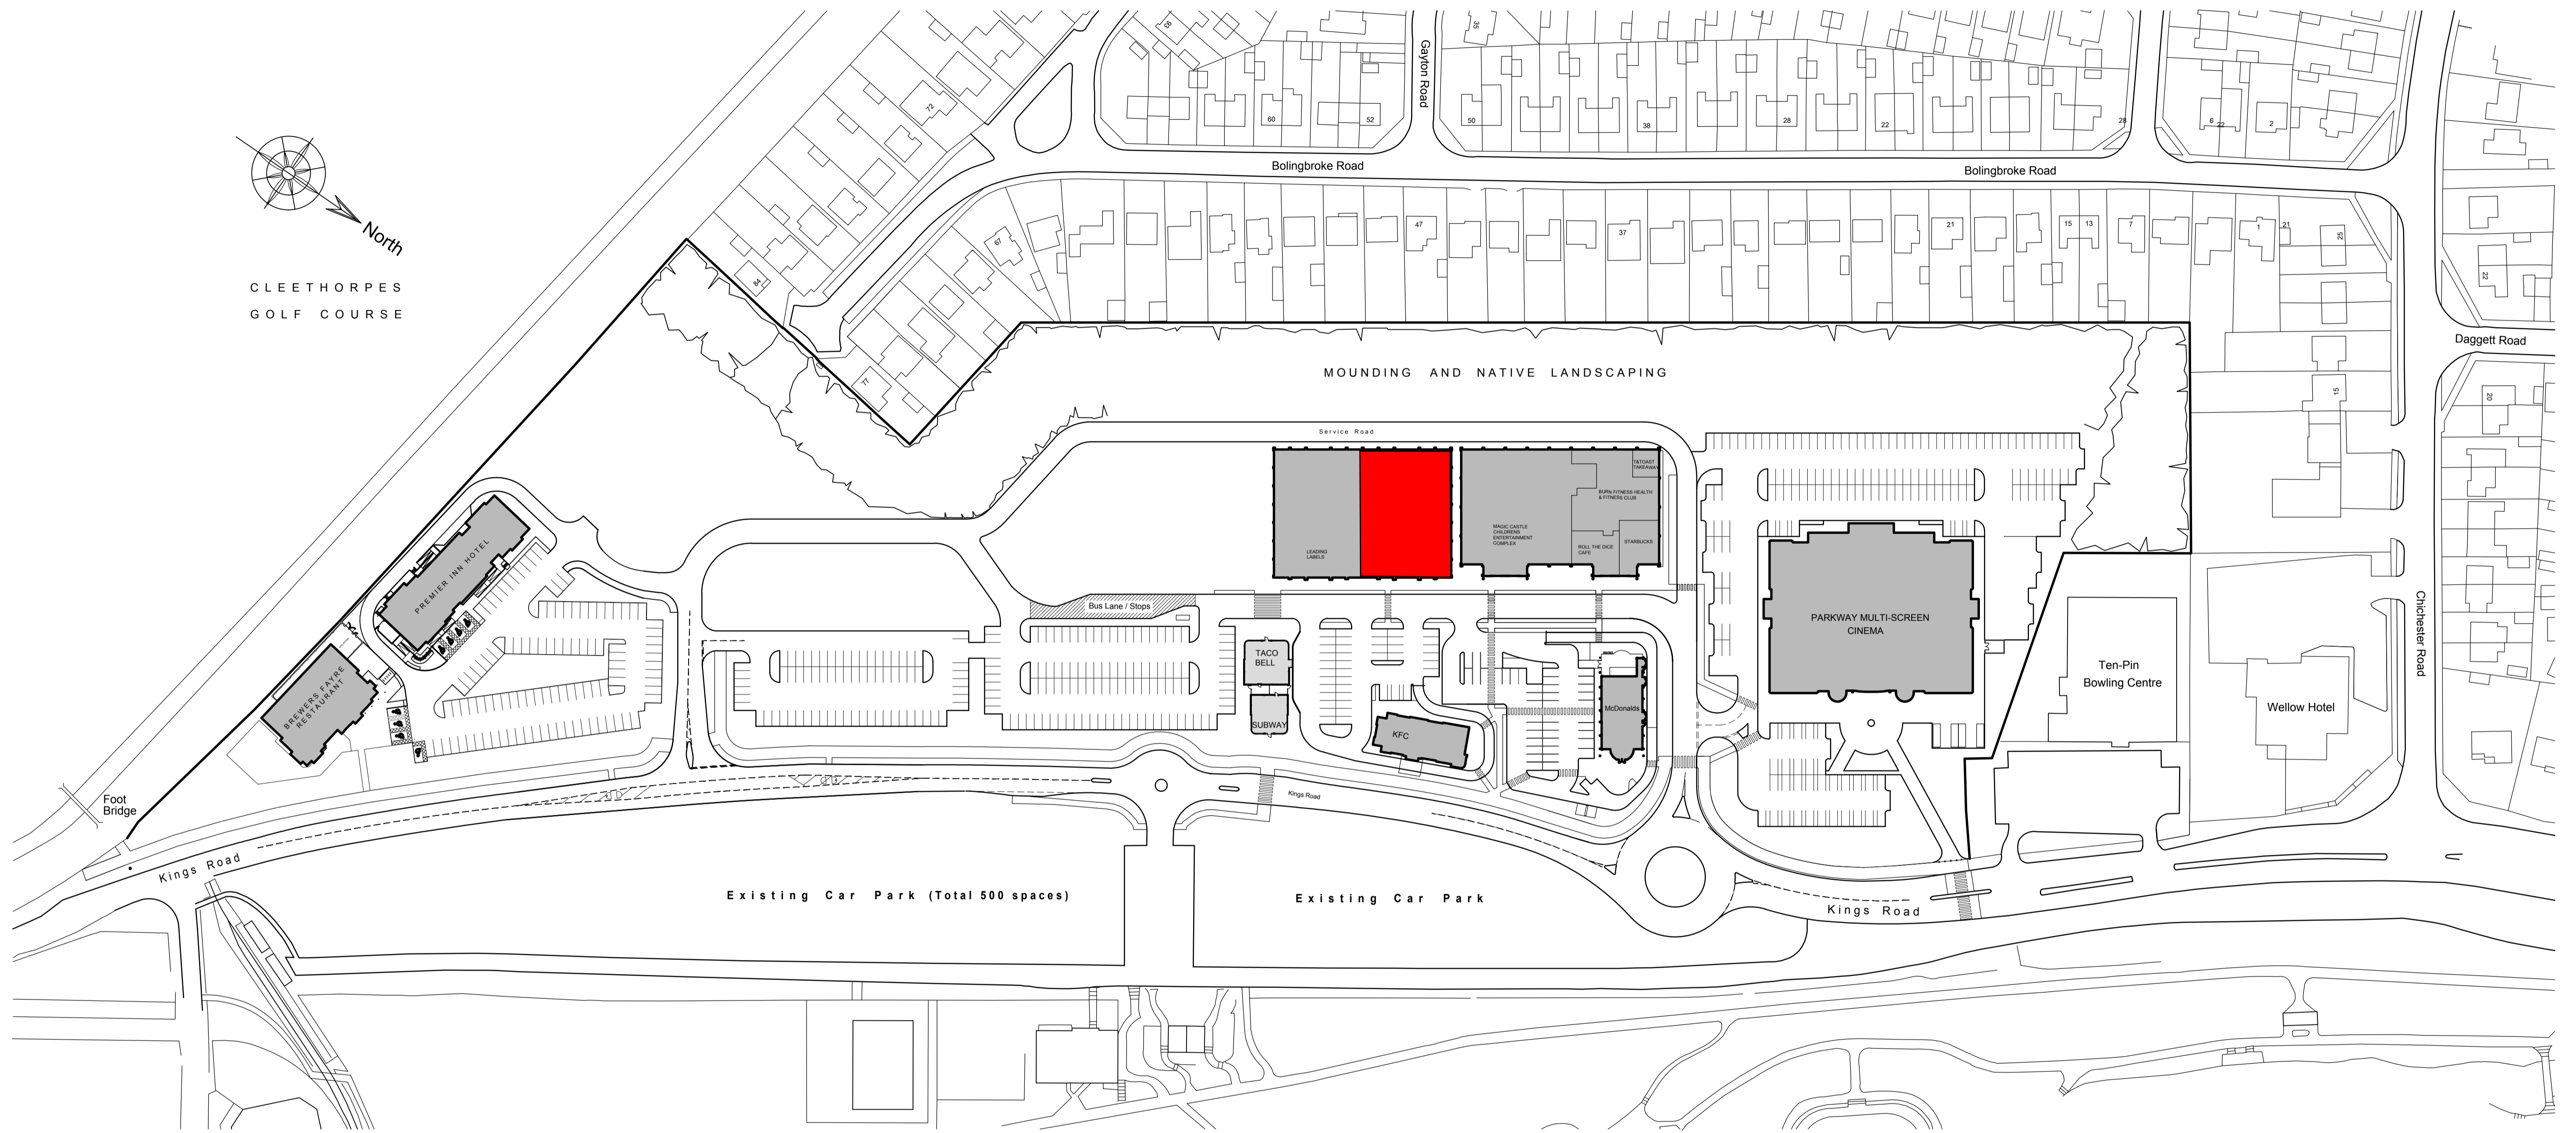

CLEETHORPES  
GOLF COURSE

Site Plan (1:1000)

Project  
**Maltgrade**  
Meridian Point, Cleethorpes

Title  
**Site Plan**

Scale 1:1000 Size A1 Date 29.08.2024

Drawing No. 22-522 100 Rev -

**CDC Architecture Limited**  
35 Louth Road, Scartho, Grimsby  
North East Lincolnshire, DN33 2HP  
Tel : 01472 753388  
Email : info@cdc-architecture.com  
www.cdc-architecture.com