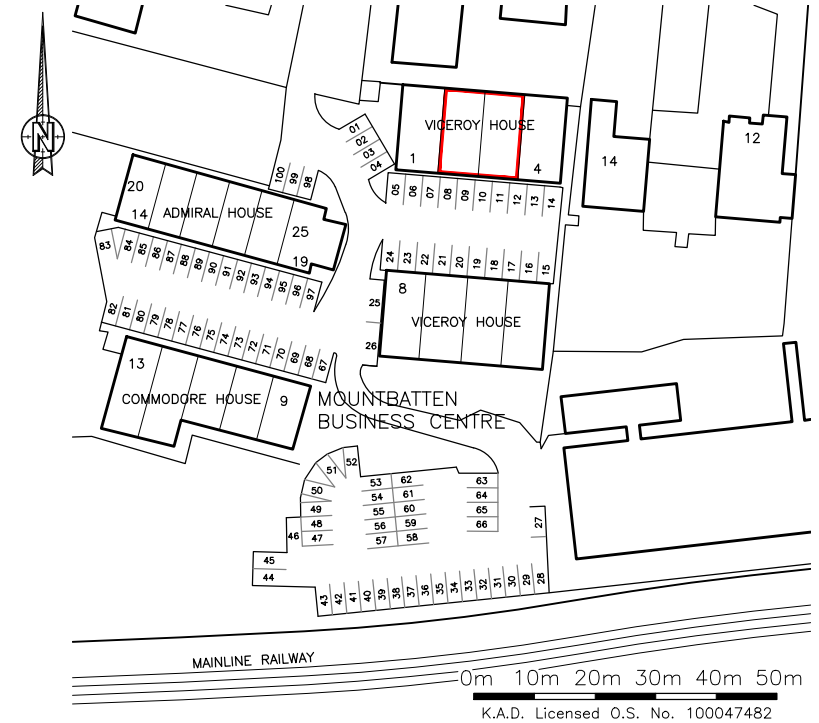

Ground Floor

First Floor

Second Floor

Rev	Revision	By	Date

K NIGHT
A RCHITECTURAL
D ESIGN

K.A.D. Ltd.
 First Floor Unit 7
 The Quarterdeck
 Port Solent
 PO6 4TP
 T: 01489 660194
 E: admin@k-a-d.co.uk
 W: www.k-a-d.co.uk

Client
HOLLOWAY ILIFFE & MITCHELL

Project
**UNITS 2 & 3,
 MOUNTBATTEN BUSINESS CENTRE,
 MILLBROOK ROAD EAST,
 SOUTHAMPTON, SO15 1HY**

Drawing
FLOOR PLANS

Scale **1:100@A4** Date **OCT 2020**

Project no.	Sequential	Bldg/Floor	Detail	Rev
KAD	01	A	EX	.