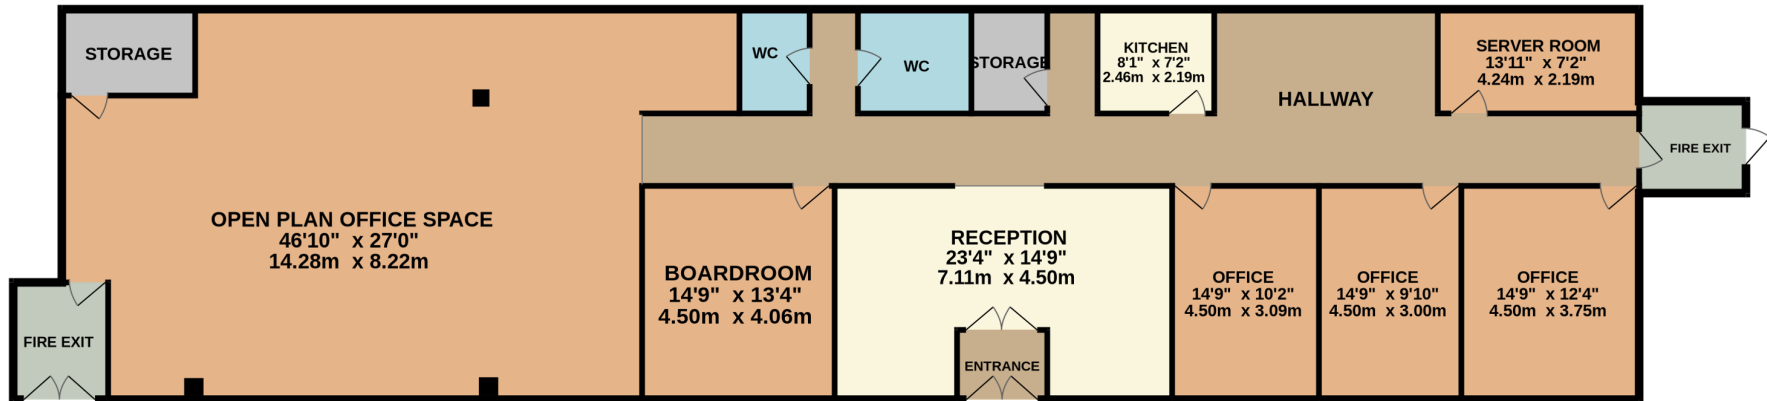

# GROUND FLOOR

3116 sq.ft. (289.5 sq.m.) approx.

TOTAL FLOOR AREA : 3116 sq.ft. (289.5 sq.m.) approx.

Whilst every attempt has been made to ensure the accuracy of the floorplan contained here, measurements of doors, windows, rooms and any other items are approximate and no responsibility is taken for any error, omission or mis-statement. This plan is for illustrative purposes only and should be used as such by any prospective purchaser. The services, systems and appliances shown have not been tested and no guarantee as to their operability or efficiency can be given.