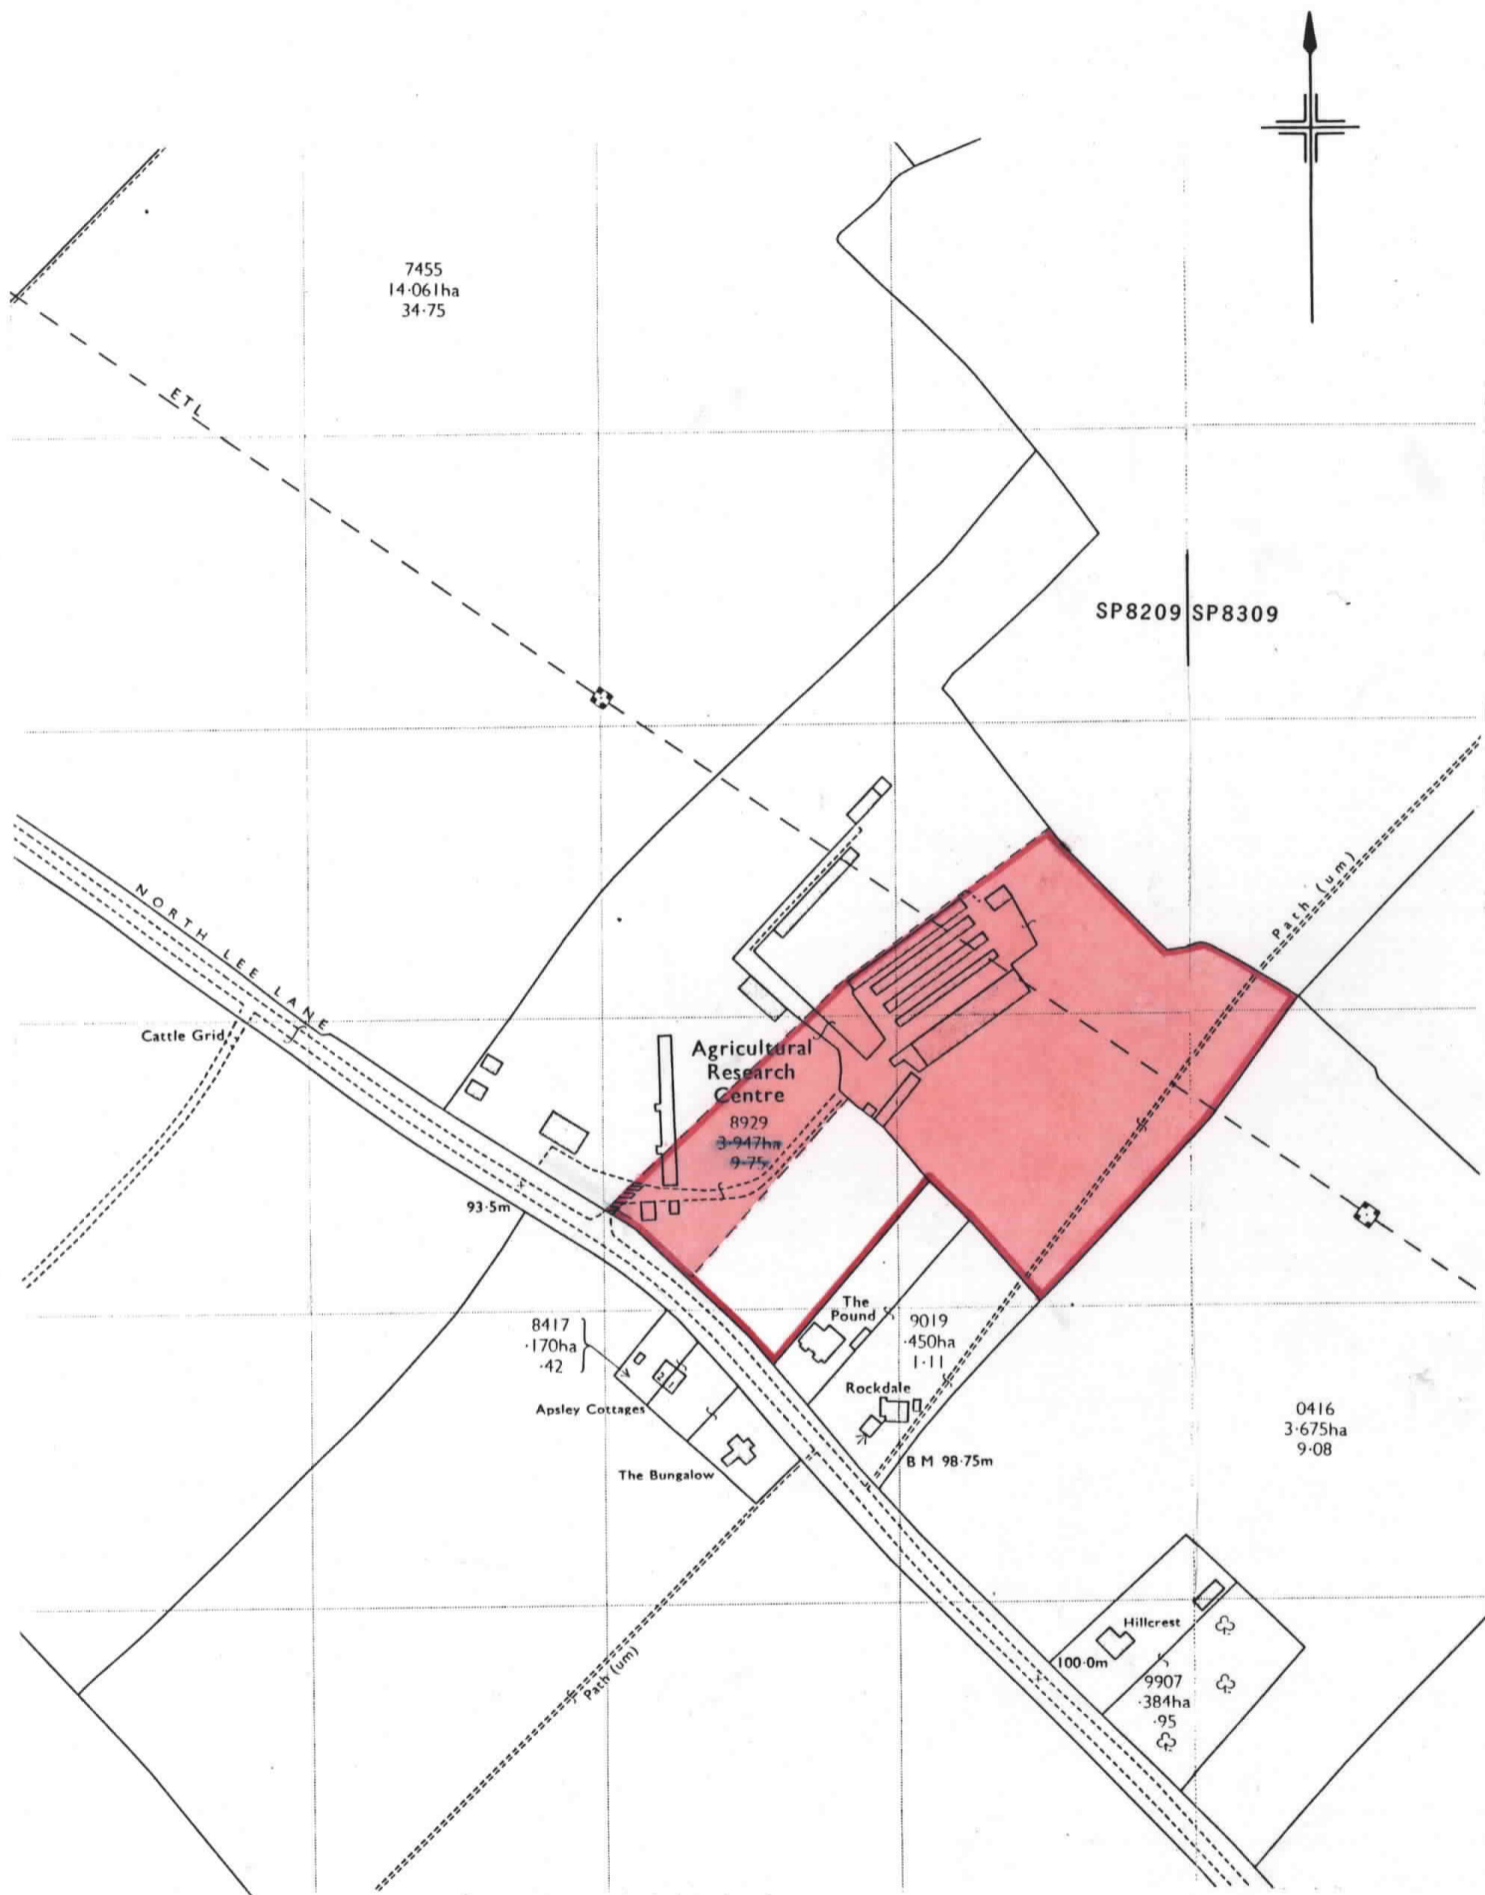

H.M. LAND REGISTRY		TITLE NUMBER
		BM 149087
ORDNANCE SURVEY PLAN REFERENCE	SP8209 SP8309	Scale 1/2500
COUNTY	BUCKINGHAMSHIRE	DISTRICT AYLESBURY VALE WYCOMBE
		© Crown copyright 1990

This is a print of the view of the title plan obtained from HM Land Registry showing the state of the title plan on 04 February 2026 at 16:50:48. This title plan shows the general position, not the exact line, of the boundaries. It may be subject to distortions in scale. Measurements scaled from this plan may not match measurements between the same points on the ground.

This title is dealt with by HM Land Registry, Leicester Office.

© Crown Copyright. Produced by HM Land Registry. Reproduction in whole or in part is prohibited without the prior written permission of Ordnance Survey. Licence Number AC0000851063.