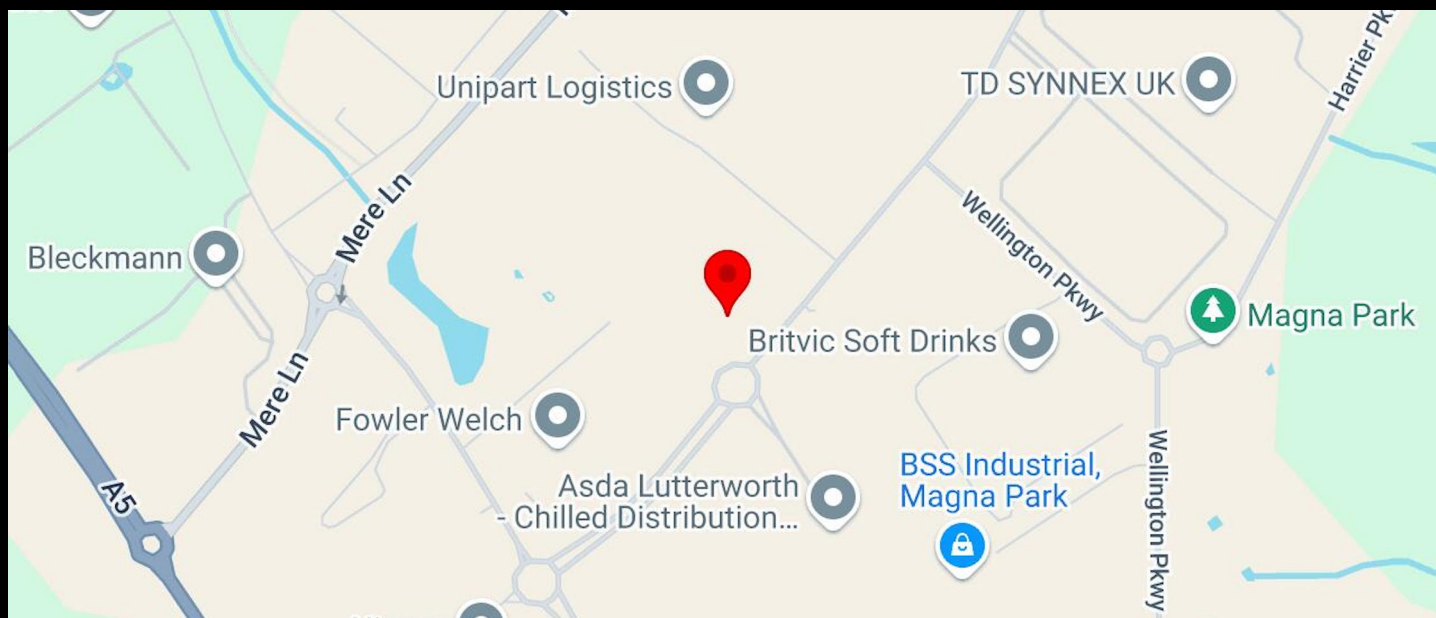

Magna Park 214 is located in the thriving Magna Park, Lutterworth, a premier logistics and distribution hub in the Midlands. The site offers excellent connectivity, situated just off the M1 motorway and close to the M6, making it ideal for businesses needing swift access to major road networks.