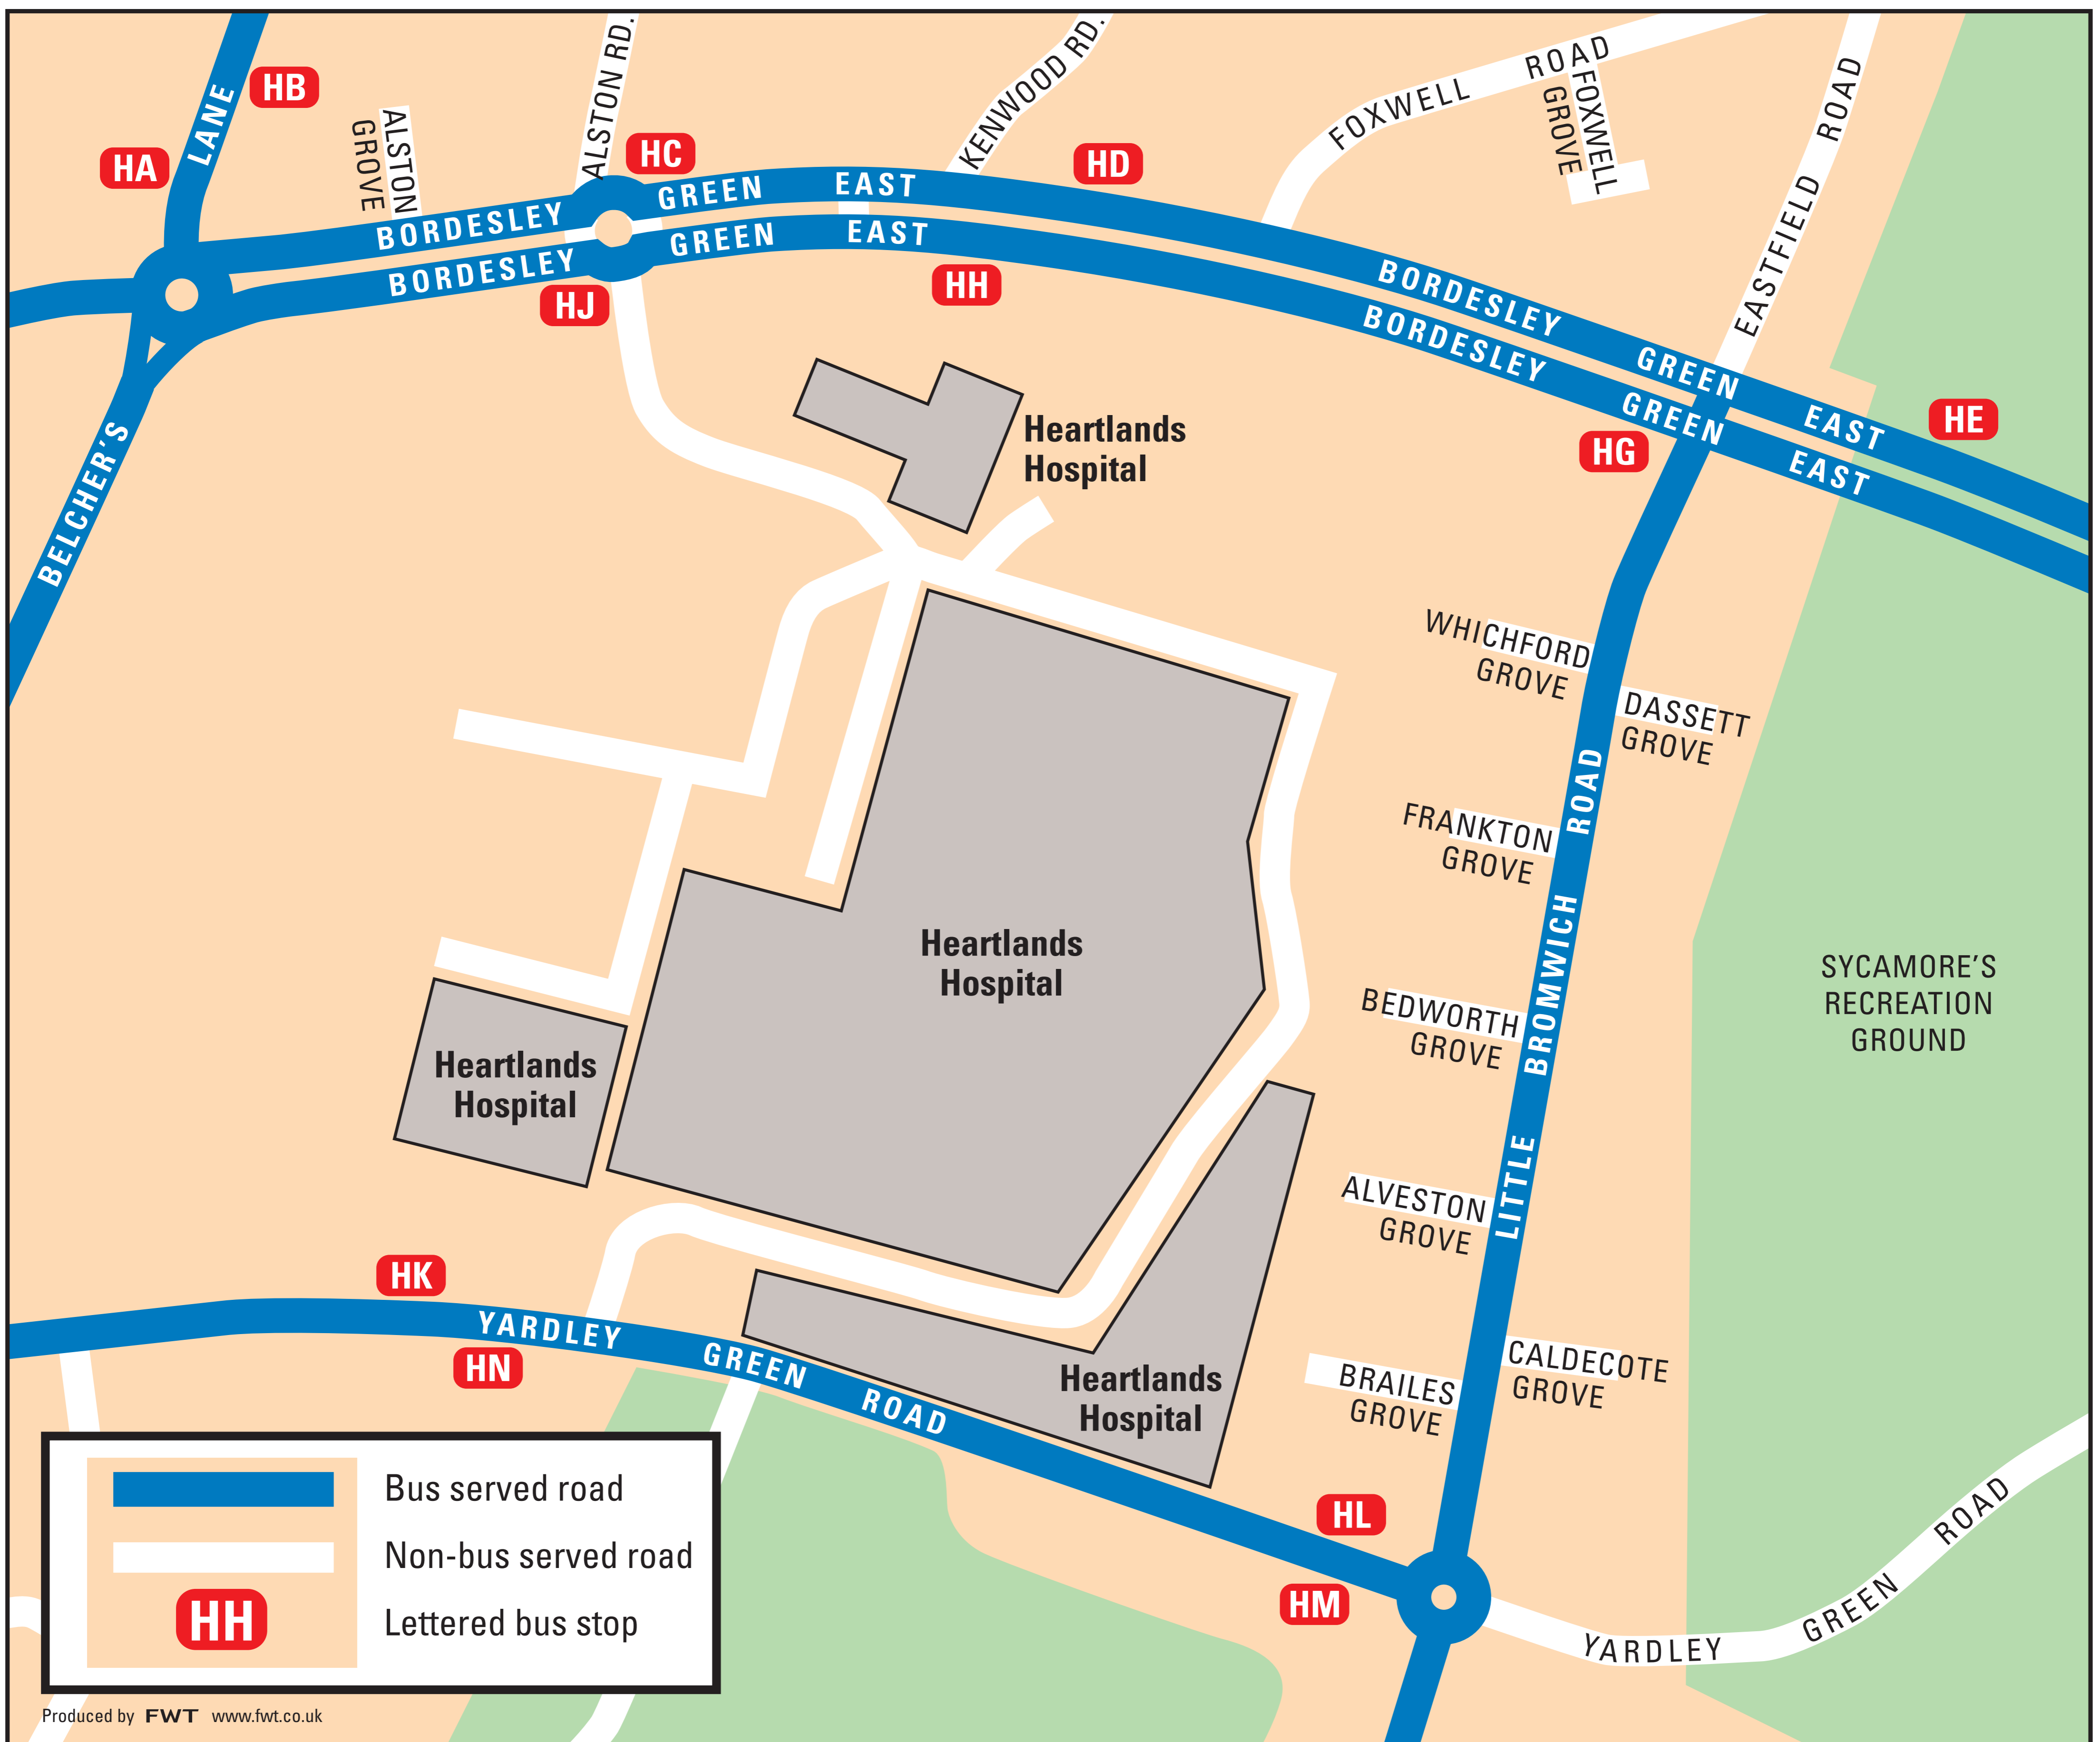

Where to board your bus in

Heartlands Hospital

Destination	Bus Routes	Bus Stops
A		
Acocks Green Spring Road	36	HC HD HE
Acocks Green Village	36	HC HD HE
Adderley Park	53	HG HH HJ
Alum Rock	28	HA HG HH HJ
	28E	HA HG HH HJ HK HL
	98	HA
B		
Birmingham City Centre	73	HM HN
	97 97A	HG HH HJ
Birmingham City FC (St. Andrews)	73	HM HN
	97 97A	HG HH HJ
	98	HB
Birmingham Coach Station	73	HM HN
	97 97A	HG HH HJ
Bordesley	73	HM HN
Bordesley Green	73	HM HN
Green Lane/Victoria Street	73	HM HN
Bordesley Green	97 97A	HG HH HJ
Victoria Street	97 97A	HG HH HJ
C		
Castle Vale	28	HA HG HH HJ
	28E	HA HG HH HJ HK HL
Chelsley Wood	97	HC HD HE
Coleshill Heath Road	97	HC HD HE
Chelsley Wood Shopping Centre	97 97A	HC HD HE
Chelsley Wood	97A	HC HD HE
Yorkminster Drive	97A	HC HD HE
Chelsley Wood North	53	HC HD HE
City College	73	HK HL
Cockshut Hill	73	HK HL

Destination	Bus Routes	Bus Stops
D		
Digbeth	73	HM HN
	97 97A	HG HH HJ
E		
Erdington Markets	53	HG HH HJ
Erdington Six Ways	28	HA HG HH HJ
	28E	HA HG HH HJ HK HL
	53	HG HH HJ
F		
Fox Hollies	36	HC HD HE
G		
Glebe Farm	53	HC HD HE
Gravelly Hill	53	HG HH HJ
Great Barr Dyas Road	28	HA HG HH HJ
	28E	HA HG HH HJ HK HL
Great Barr Scott Arms	28	HA HG HH HJ
H		
Hay Mills	36	HC HD HE
Hobs Moat	73	HK HL
Hodge Hill	28	HA HG HH HJ
	28E	HA HG HH HJ HK HL
K		
Kingstanding Dyas Road	28	HA HG HH HJ
	28E	HA HG HH HJ HK HL
Kitts Green	97 97A	HC HD HE
L		
Lea Hall Station	97 97A	HC HD HE
Lode Heath	73	HK HL

Destination	Bus Routes	Bus Stops
S continued		
Stechford Burney Lane	28	HA HG HH HJ
	28E	HA HG HH HJ HK HL
	98	HA
Stechford Cascades Leisure Centre	53	HC HD HE
Stechford Station	53	HC HD HE
Stechford Meadway	97 97A	HC HD HE
T		
Tile Cross	97 97A	HC HD HE
Tower Hill	28	HA HG HH HJ
Tyburn	28	HA HG HH HJ
	28E	HA HG HH HJ HK HL
Tyseley	36	HC HD HE
W		
Ward End Fox & Goose	28	HA HG HH HJ
	28E	HA HG HH HJ HK HL
	98	HA
Y		
Yardley Yew Tree	73	HK HL
Yenton Chester Road	28	HA HG HH HJ
	28E	HA HG HH HJ HK HL