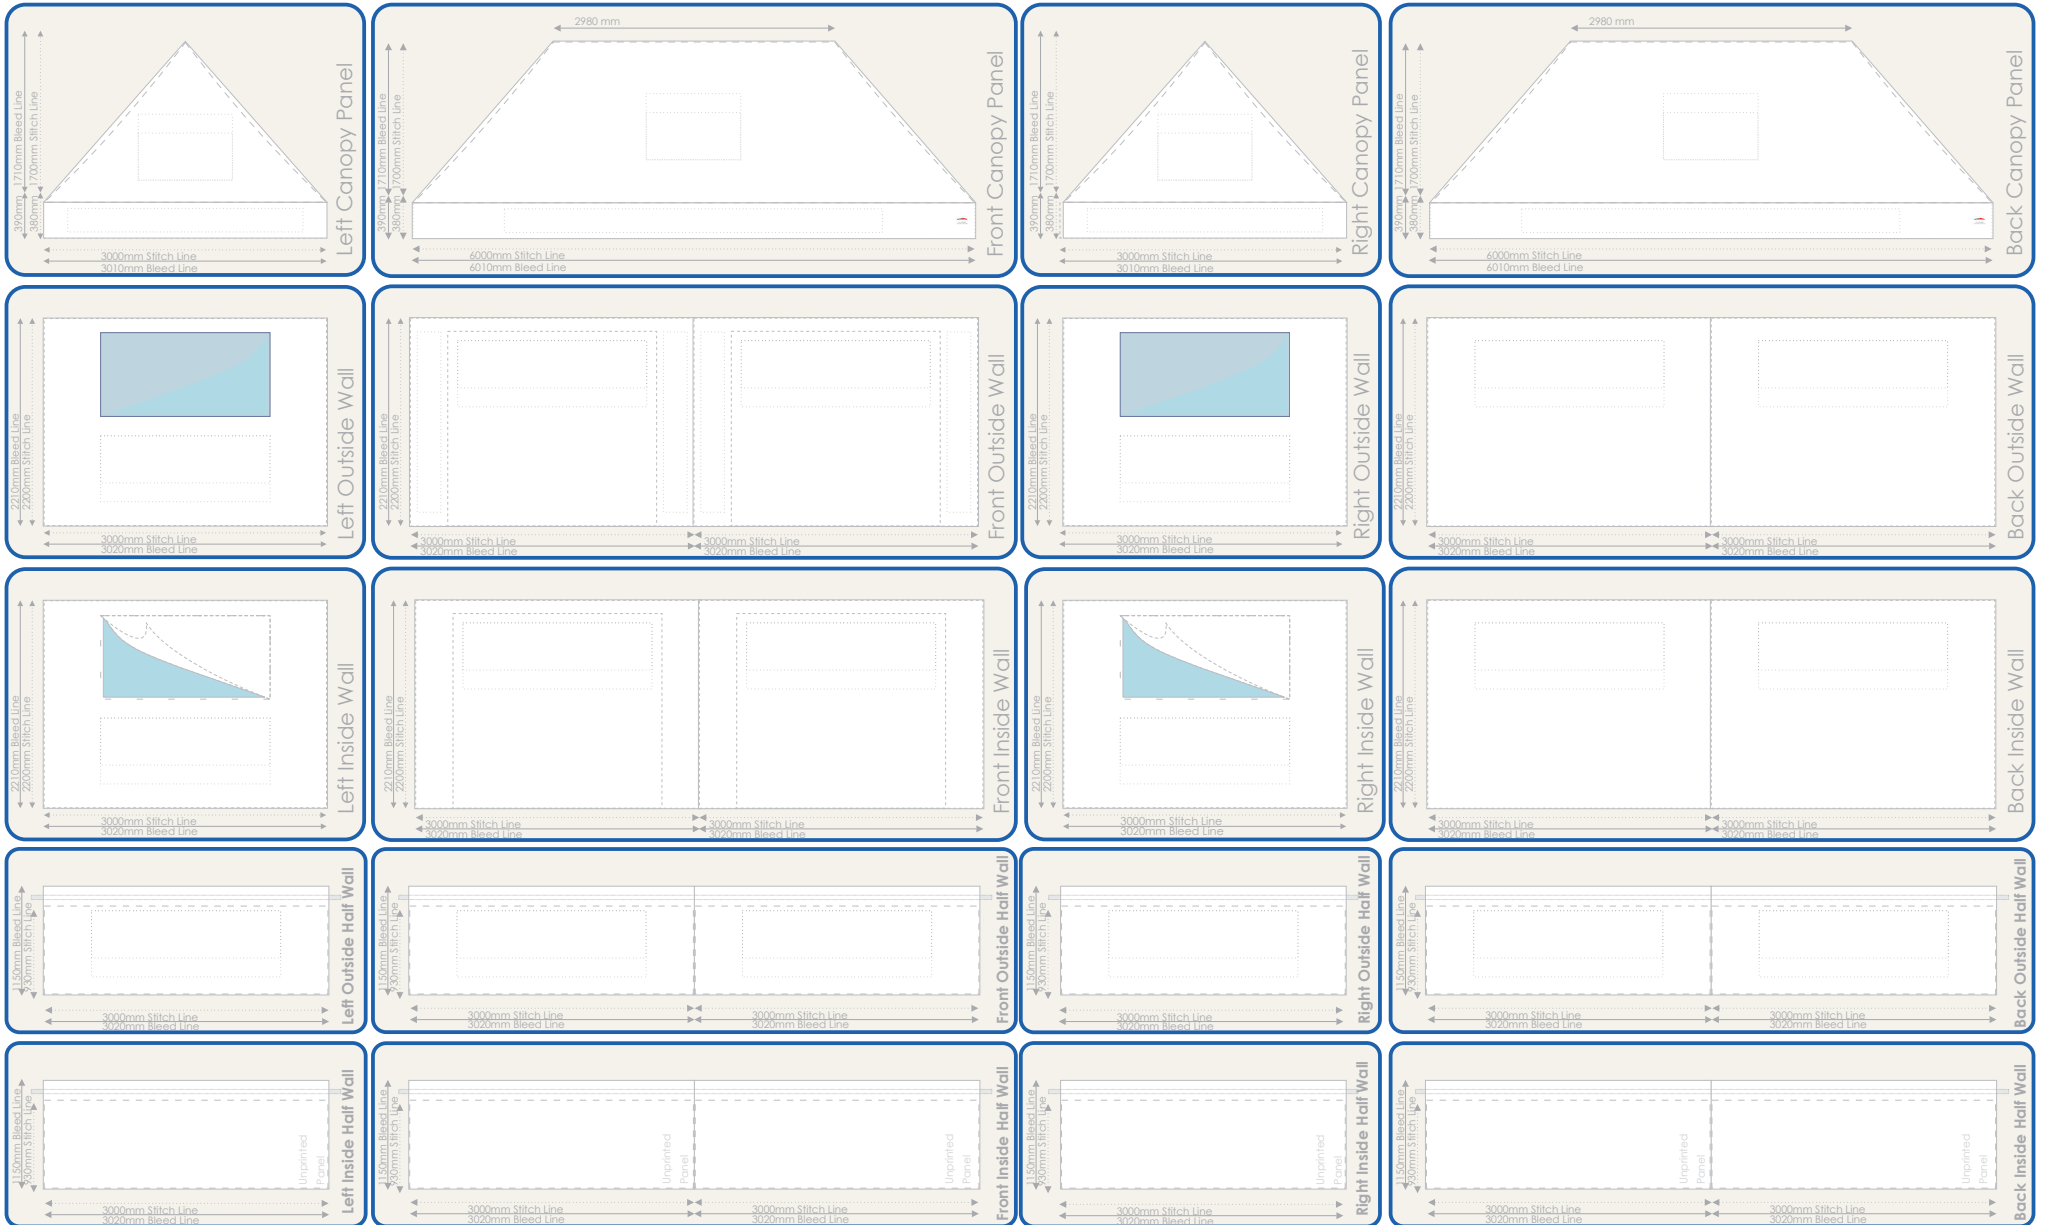

3m x 6m Frame TBC

Quote reference:

Printed Sections:

This template is designed to a 1.25 % scale of the final product

3m x 6m Frame TBC

Quote reference:

Printed Sections:

This template is designed to a 1.25 % scale of the final product

Note: "Halfwalls" are folded over a crossbar and stitched onto the inside.
For front printing the artwork should be up to the designated top of the half wall stich line. Inside artwork is not available.

Front

Back