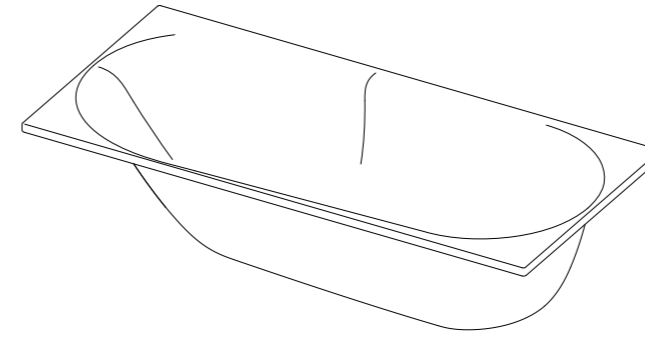

*The rectangular bath **BETTECOMODO** combines the design clarity of the symmetrical form with the standards of individual comfort. The oval interior of the single bath with the softly shaped neck section and comfortable back angle provides plenty of space for a relaxing deep bath. Details such as the 20 mm narrow rim and the precise corners bear witness to the skilled craftsmanship in the processing of the steel/enamel.*

BETTECOMODO erfüllt als Einbau- und Aufsatzwaschtisch oder wandgebunden alle Gestaltungswünsche für einen individuellen Waschplatz.

The oval interior of the bath is repeated in the series' washbasin. The advantage: a single material, a single design language, and a consistently high quality in the places where it matters.

BETTECOMODO as a built-in or counter top washbasin or wall-mounted for an individual washstand.

BETTECOMODO

Design: tesseraux + partner

BETTECOMODO

Badewanne / bath

Abmessungen (L x B x T / Liegemaß):
 Dimensions (l x w x d / lying dimension):
 170 x 75 x 45 cm / 1250 mm
 180 x 80 x 45 cm / 1310 mm
 190 x 90 x 45 cm / 1380 mm

BETTECOMODO

Waschtische / washbasins

Abmessungen (L x B x H):
 Dimensions (l x w x h):
 Einbau- / Unterbauwaschtisch
 built-in / undermounted washbasin
 60 x 49,5 x 1 cm
 80 x 49,5 x 1 cm
 100 x 49,5 x 1 cm