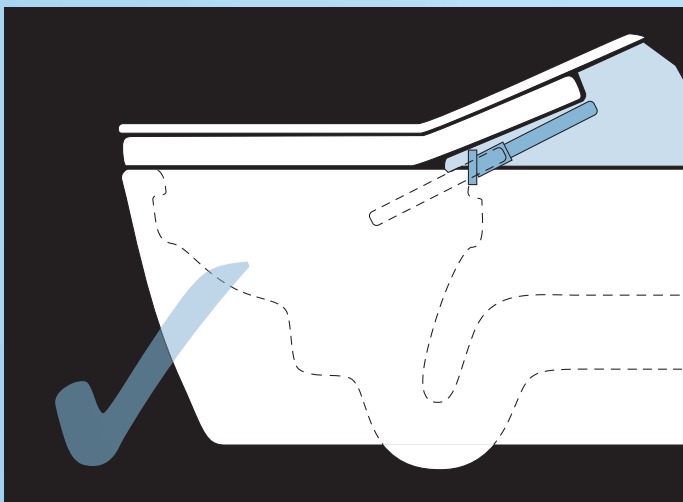

Above the rim wand jet placement – for maximum hygiene

Every WASHLET™ features proven TOTO clean technologies. Importantly placing the **wand jet above the toilet bowl** thus avoiding contamination. This keeps the WASHLET™ incredibly clean – like the very first time it was used. The TOTO WASHLET™ is a shower toilet with the highest hygiene standards.

WASHLET™

TOTO always positions the wand jet above the ceramic bowl

Hygienic wand jet

- Positioned above the ceramic bowl – away from the “action”
- Cannot come into contact with urine or faeces after use
- Cannot come into contact with flushing water
- A higher position protects the wand jet and components from being affected by rising water due to a clogged toilet

Conventional shower toilet

Wand jet placed within the toilet bowl

Great potential for contamination

- Positioned in the middle of the “action”
- Tip of the wand jet can come into contact with urine and faeces
- Wand jet can come into contact with flush water
- Wand jet and technology are placed within the toilet bowl, and can be contaminated if the toilet is clogged

WASHLET™

As clean as brand new –
with every use

Wand jet position

The wand jet extends at a 43° angle during cleansing. This careful positioning means faeces cannot come into contact with the wand jet during cleansing.