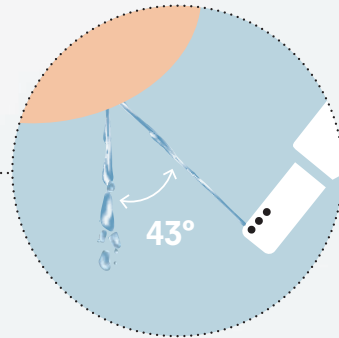

WASHLET™

TOTO always positions the wand jet above the ceramic bowl

Hygienic wand jet

- Positioned above the ceramic bowl – away from the “action”
- Cannot come into contact with urine or faeces after use
- Cannot come into contact with flushing water
- A higher position protects the wand jet and components from being affected by rising water due to a clogged toilet

Conventional shower toilet

Wand jet placed within the toilet bowl

Great potential for contamination

- Positioned in the middle of the “action”
- Tip of the wand jet can come into contact with urine and faeces
- Wand jet can come into contact with flush water
- Wand jet and technology are placed within the toilet bowl, and can be contaminated if the toilet is clogged

WASHLET™

As clean as brand new –
with every use

Wand jet position

The wand jet extends at a 43° angle during cleansing. This careful positioning means faeces cannot come into contact with the wand jet during cleansing.

Rimless design

The rimless toilet bowl is standard on all TOTO toilets. There are no difficult to reach places for dirt and waste to accumulate.

PreMist

A fine mist of water is sprayed on the ceramic surface, forming a water film that makes it more difficult for waste and dirt to accumulate.