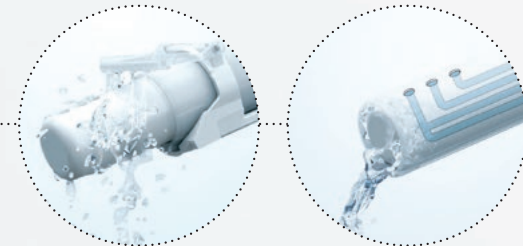

Conventional shower toilet

Wand jet placed within the toilet bowl

Great potential for contamination

- Positioned in the middle of the “action”
- Tip of the wand jet can come into contact with urine and faeces
- Wand jet can come into contact with flush water
- Wand jet and technology are placed within the toilet bowl, and can be contaminated if the toilet is clogged

Rimless design

The rimless toilet bowl is standard on all TOTO toilets. There are no difficult to reach places for dirt and waste to accumulate.

PreMist

A fine mist of water is sprayed on the ceramic surface, forming a water film that makes it more difficult for waste and dirt to accumulate.

CeFiONtect glaze

The glaze is extremely smooth, durable and long-lasting.

Hidden jet above the rim

The fully covered chamber protects the wand jet and dryer from dirt and contamination.

Self-cleaning wand jet

The wand jet automatically cleans itself inside and out before and after each use.

Wand jet material

The wand jet is made of a silicone-based material, which makes it difficult for dirt or waste to stick.