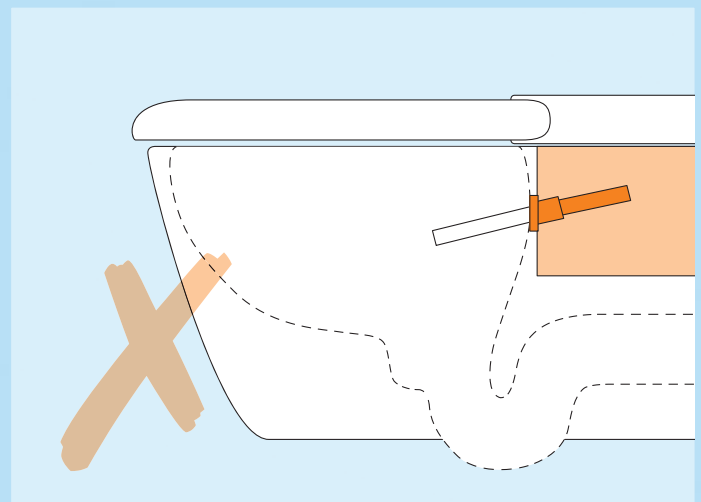

Above the rim wand jet placement – for maximum hygiene

Every WASHLET™ features proven TOTO clean technologies. Importantly placing the **wand jet above the toilet bowl** thus avoiding contamination. This keeps the WASHLET™ incredibly clean – like the very first time it was used. The TOTO WASHLET™ is a shower toilet with the highest hygiene standards.

WASHLET™

TOTO always positions the wand jet above the ceramic bowl

Hygienic wand jet

- Positioned above the ceramic bowl – away from the “action”
- Cannot come into contact with urine or faeces after use
- Cannot come into contact with flushing water
- A higher position protects the wand jet and components from being affected by rising water due to a clogged toilet

Conventional shower toilet

Wand jet placed within the toilet bowl

Great potential for contamination

- Positioned in the middle of the “action”
- Tip of the wand jet can come into contact with urine and faeces
- Wand jet can come into contact with flush water
- Wand jet and technology are placed within the toilet bowl, and can be contaminated if the toilet is clogged

WASHLET™

As clean as brand new –
with every use

Wand jet position

The wand jet extends at a 43° angle during cleansing. This careful positioning means faeces cannot come into contact with the wand jet during cleansing.