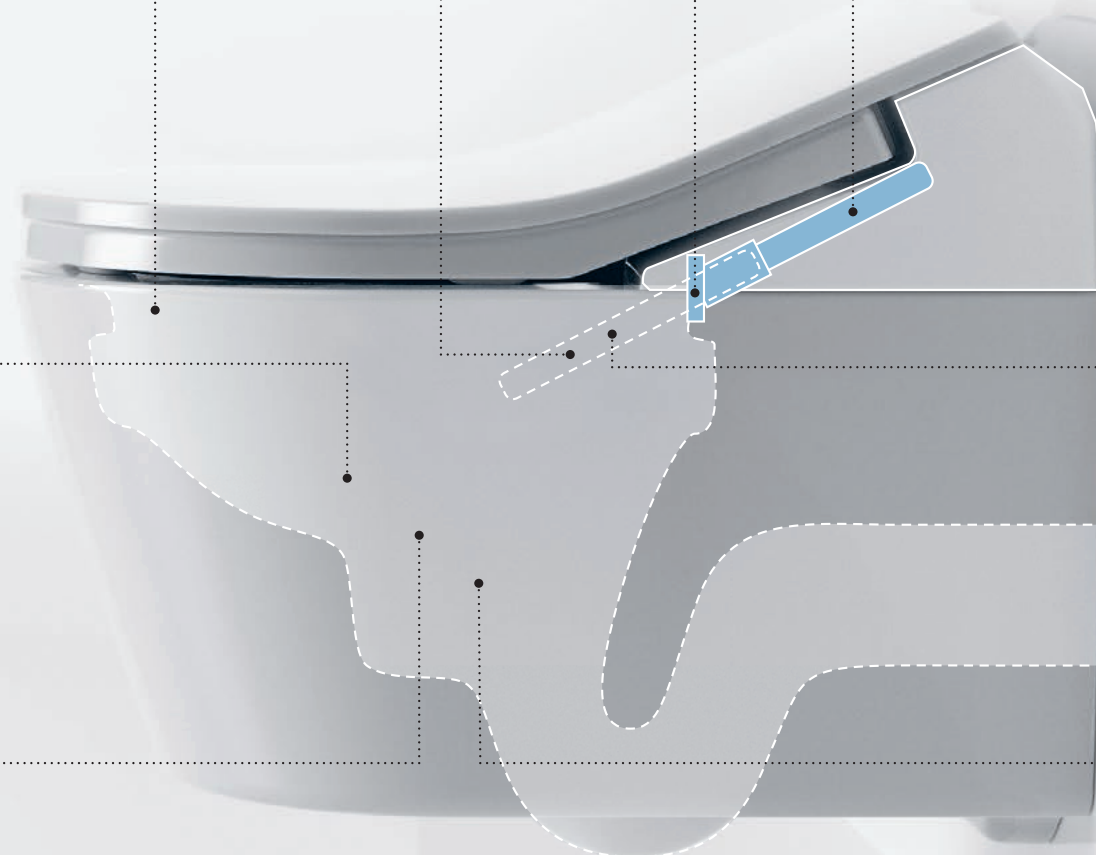

Tornado Flush

Each toilet features the highly effective Tornado Flush.