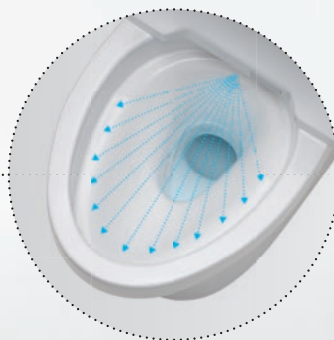

Above the rim wand jet placement – for maximum hygiene

Every WASHLET™ features proven TOTO clean technologies. Importantly placing the **wand jet above the toilet bowl** thus avoiding contamination. This keeps the WASHLET™ incredibly clean – like the very first time it was used. The TOTO WASHLET™ is a shower toilet with the highest hygiene standards.

Conventional shower toilet

Wand jet placed within the toilet bowl

Great potential for contamination

- Positioned in the middle of the “action”
- Tip of the wand jet can come into contact with urine and faeces
- Wand jet can come into contact with flush water
- Wand jet and technology are placed within the toilet bowl, and can be contaminated if the toilet is clogged

WASHLET™

As clean as brand new –
with every use

Wand jet position

The wand jet extends at a 43° angle during cleansing. This careful positioning means faeces cannot come into contact with the wand jet during cleansing.

Rimless design

The rimless toilet bowl is standard on all TOTO toilets. There are no difficult to reach places for dirt and waste to accumulate.

PreMist

A fine mist of water is sprayed on the ceramic surface, forming a water film that makes it more difficult for waste and dirt to accumulate.