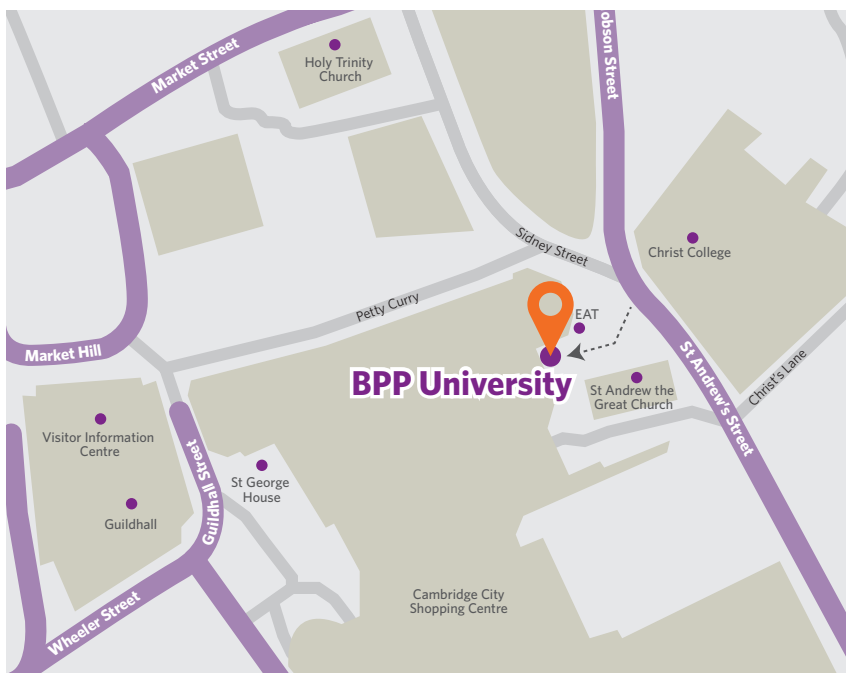

BPP University in Cambridge

How to find us

BPP University Cambridge is located on the 3rd Floor of Lion House, Lion Yard, Cambridge, CB2 3NA. The entrance is located in the pedestrianised area between St Andrew the Great Church and the café EAT, as illustrated in the map below.

On the corner of Petty Cury and Sidney Street is a branch of the café EAT. Once you have reached this café, turn so that your right shoulder is towards the main door; keep the window to your right and continue around the back of the shop. Straight ahead, you will see the main entrance to Lion House. Enter the first set of doors; the keypad and buzzer are on the left. You may take the lift or stairs to the third floor.

Please call us if you are experiencing difficulties or need further assistance: 01223 309 302

BPP
UNIVERSITY