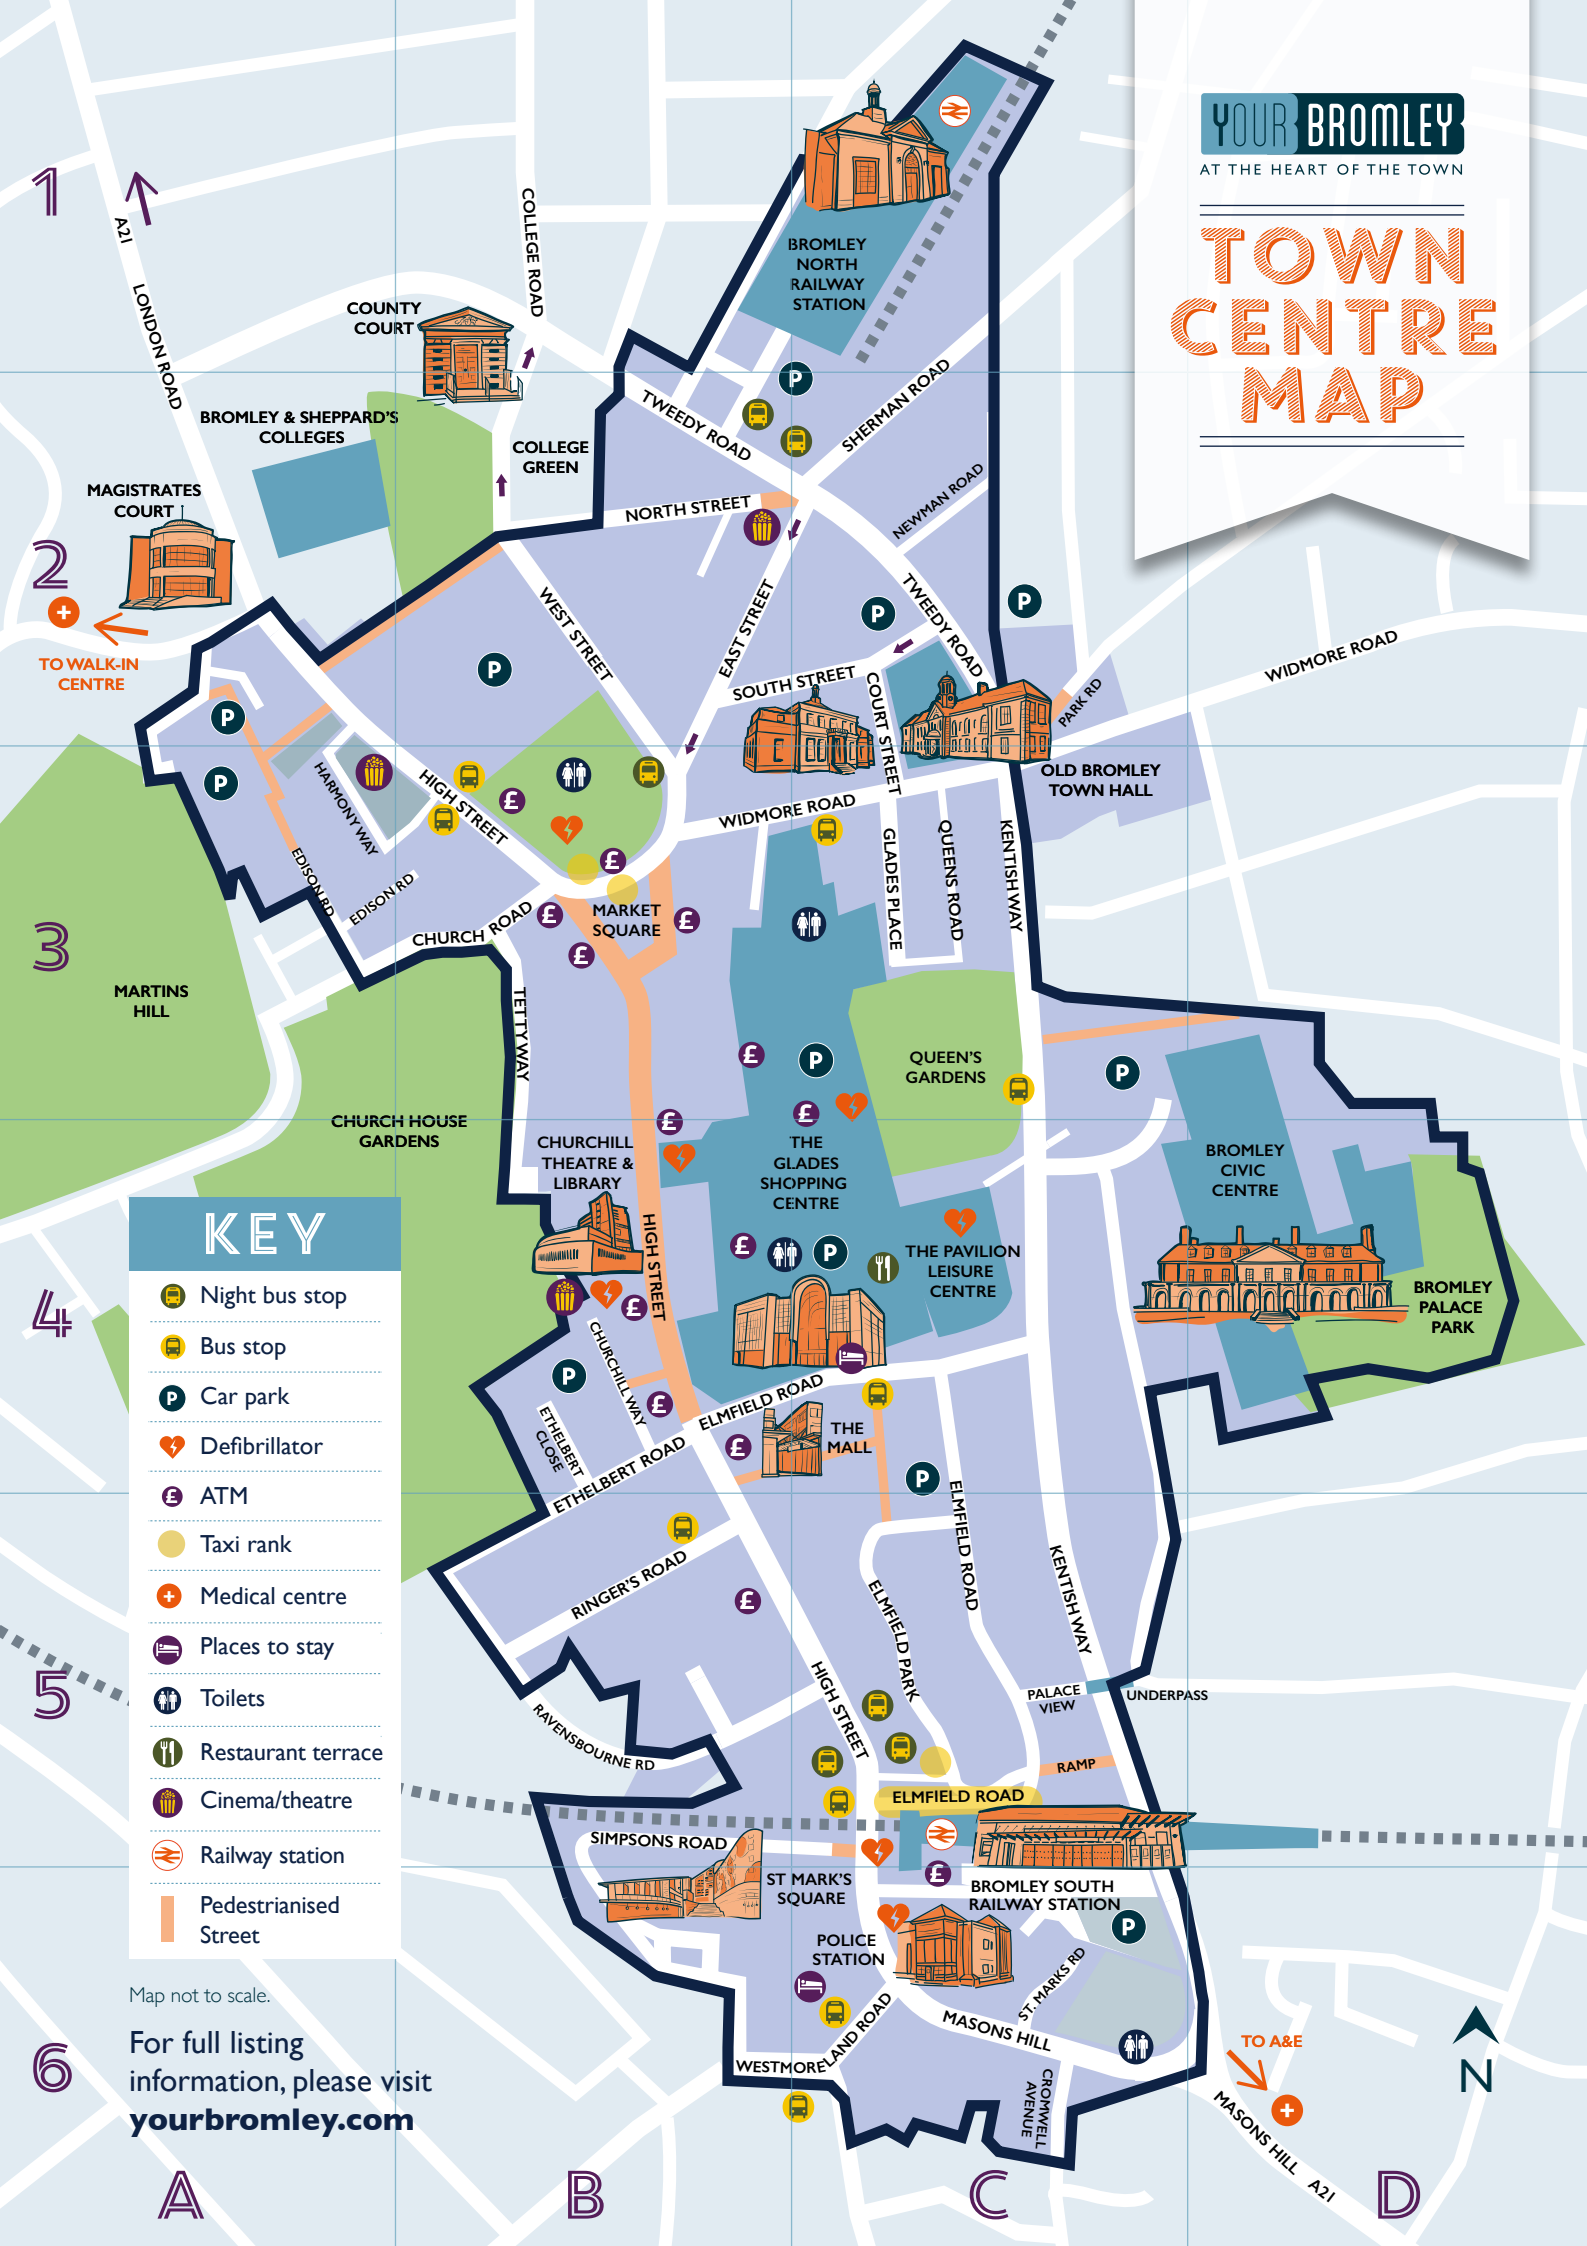

TOWN CENTRE MAP

KEY

-  Night bus stop
-  Bus stop
-  Car park
-  Defibrillator
-  ATM
-  Taxi rank
-  Medical centre
-  Places to stay
-  Toilets
-  Restaurant terrace
-  Cinema/theatre
-  Railway station
-  Pedestrianised Street

Map not to scale.

For full listing information, please visit yourbromley.com

1
2
3
4
5
6

A B C D