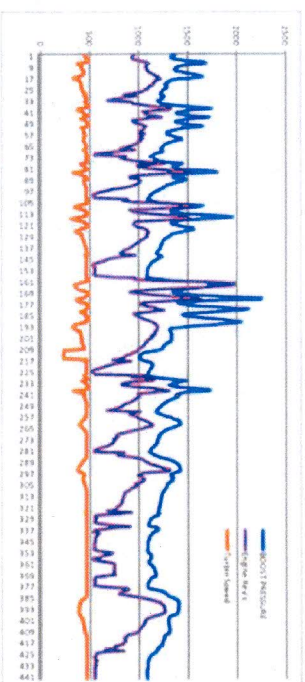

Select Parameters to compare

- Engine Rev's
- Vehicle Speed
- Battery Voltage
- Turbin Speed
- Turbin Geometric (Act...
- Boost Pressure
- Injected Fuel Quantity
- Catalytic Temp (After)
- Nox Quantity
- Nominal Friction - Percent ...