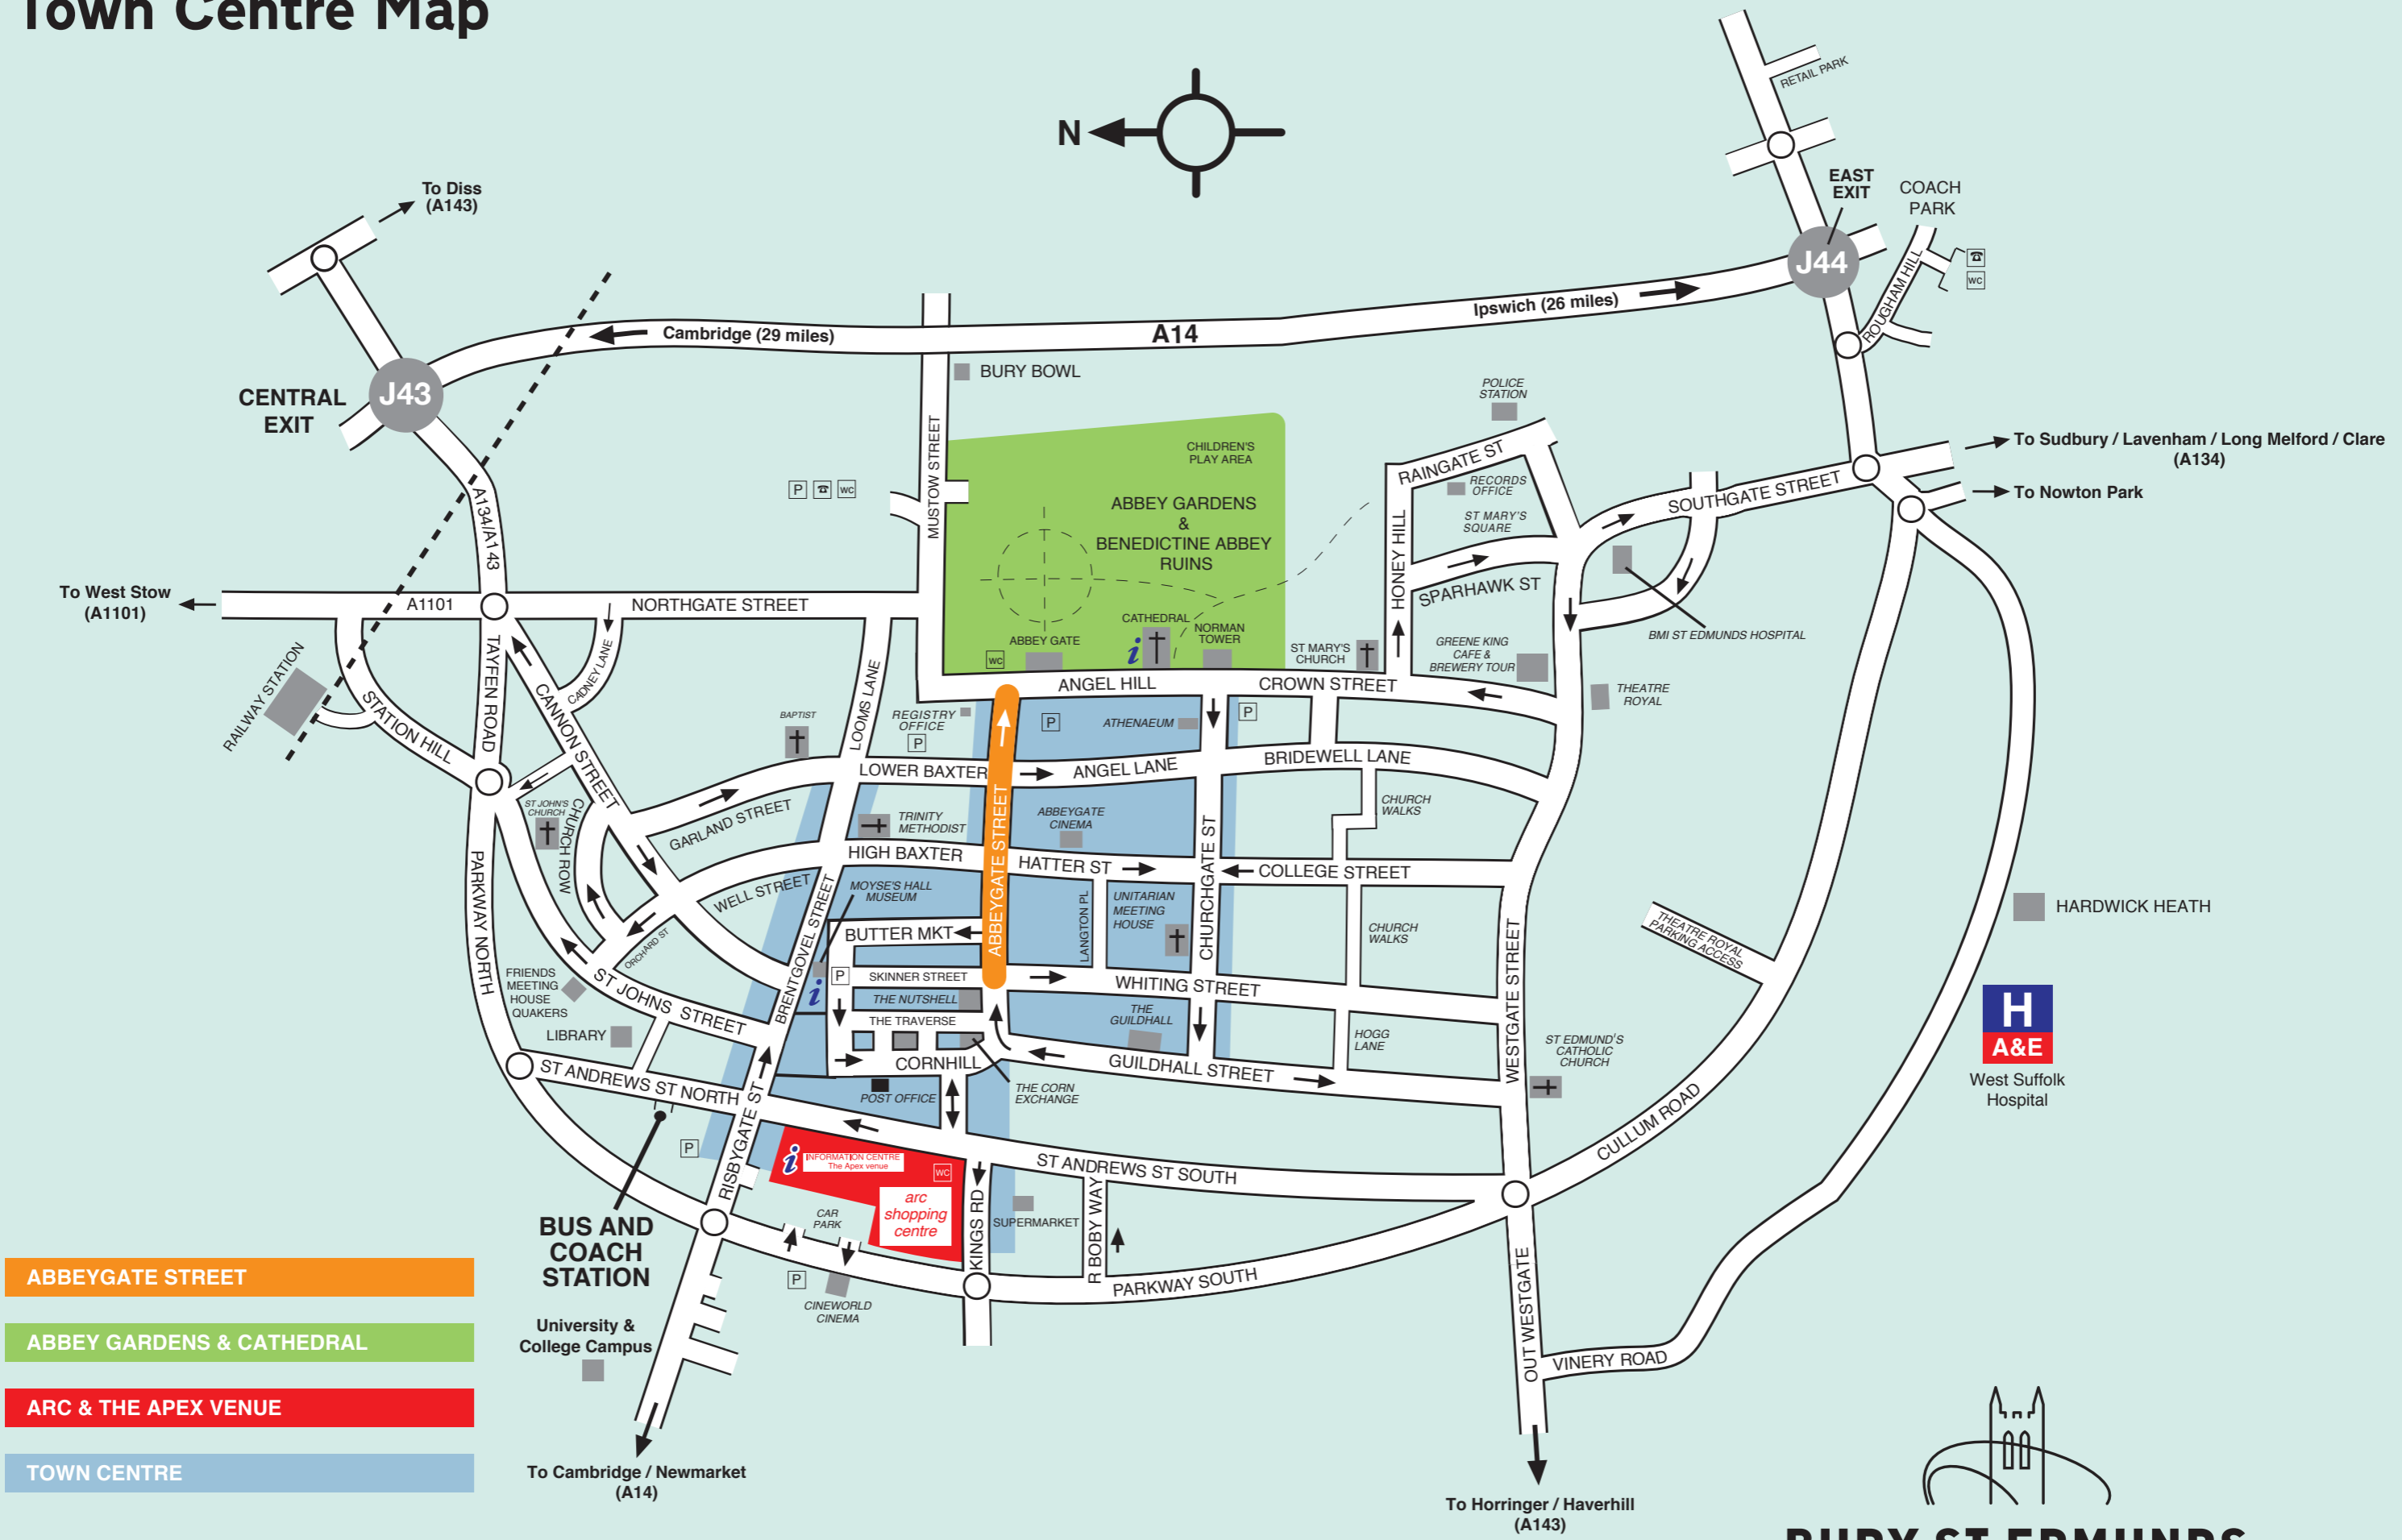

Town Centre Map

- ABBEIGATE STREET
- ABBEY GARDENS & CATHEDRAL
- ARC & THE APEX VENUE
- TOWN CENTRE

BUS AND COACH STATION
 University & College Campus
 To Cambridge / Newmarket (A14)

BURY ST EDMUNDS
 AND BEYOND

www.burystedmundsandbeyond.co.uk

Pick up your FREE Visitor Guide and the Our Bury St Edmunds map and guide to shopping, eating and drinking from our tourist information points.