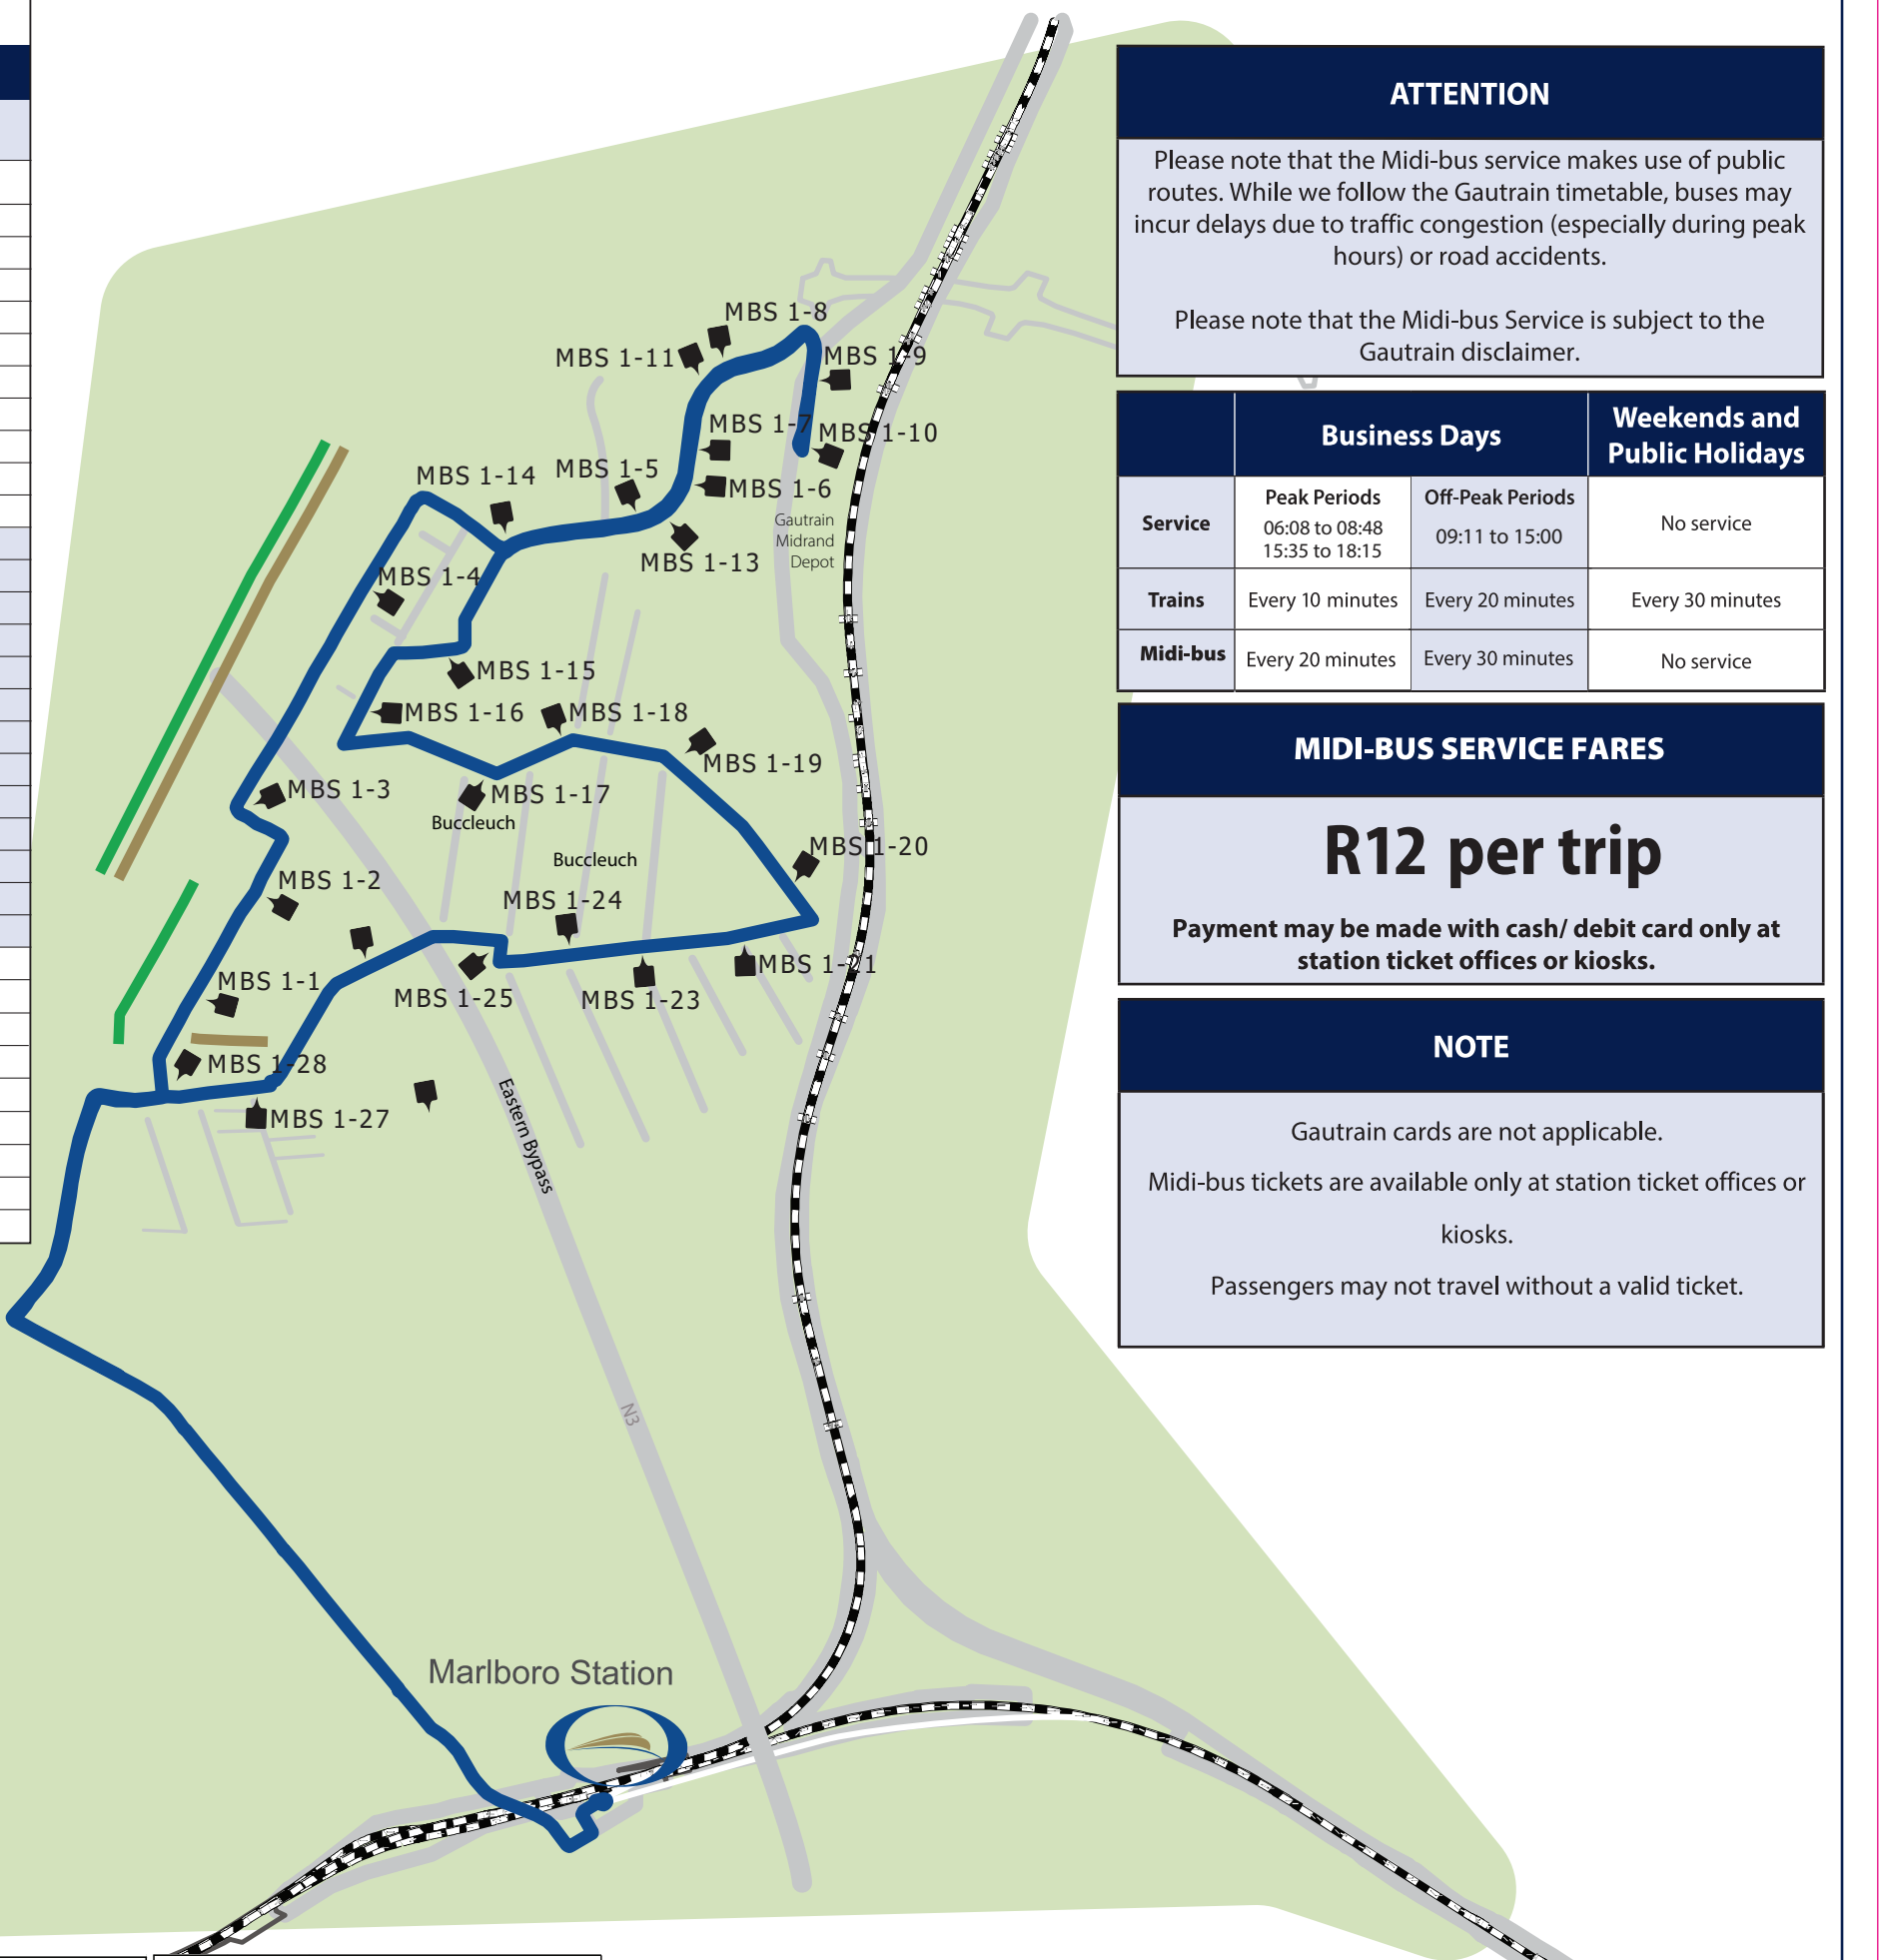

MBS1

Marlboro Station - Buccleuch Midi-bus Service

Time Schedule for MBS1	
Depart from Marlboro Station to Buccleuch	
Station Departure Time	
05:40	
06:00	
06:20	
06:40	
07:00	
07:20	
07:40	
08:00	
08:20	
08:40	
09:00	
09:30	
10:00	
10:30	
11:00	
11:30	
12:00	
12:30	
13:00	
13:30	
14:00	
14:30	
15:00	
15:30	
16:05	
16:25	
16:45	
17:05	
17:25	
17:45	
18:05	
18:35	