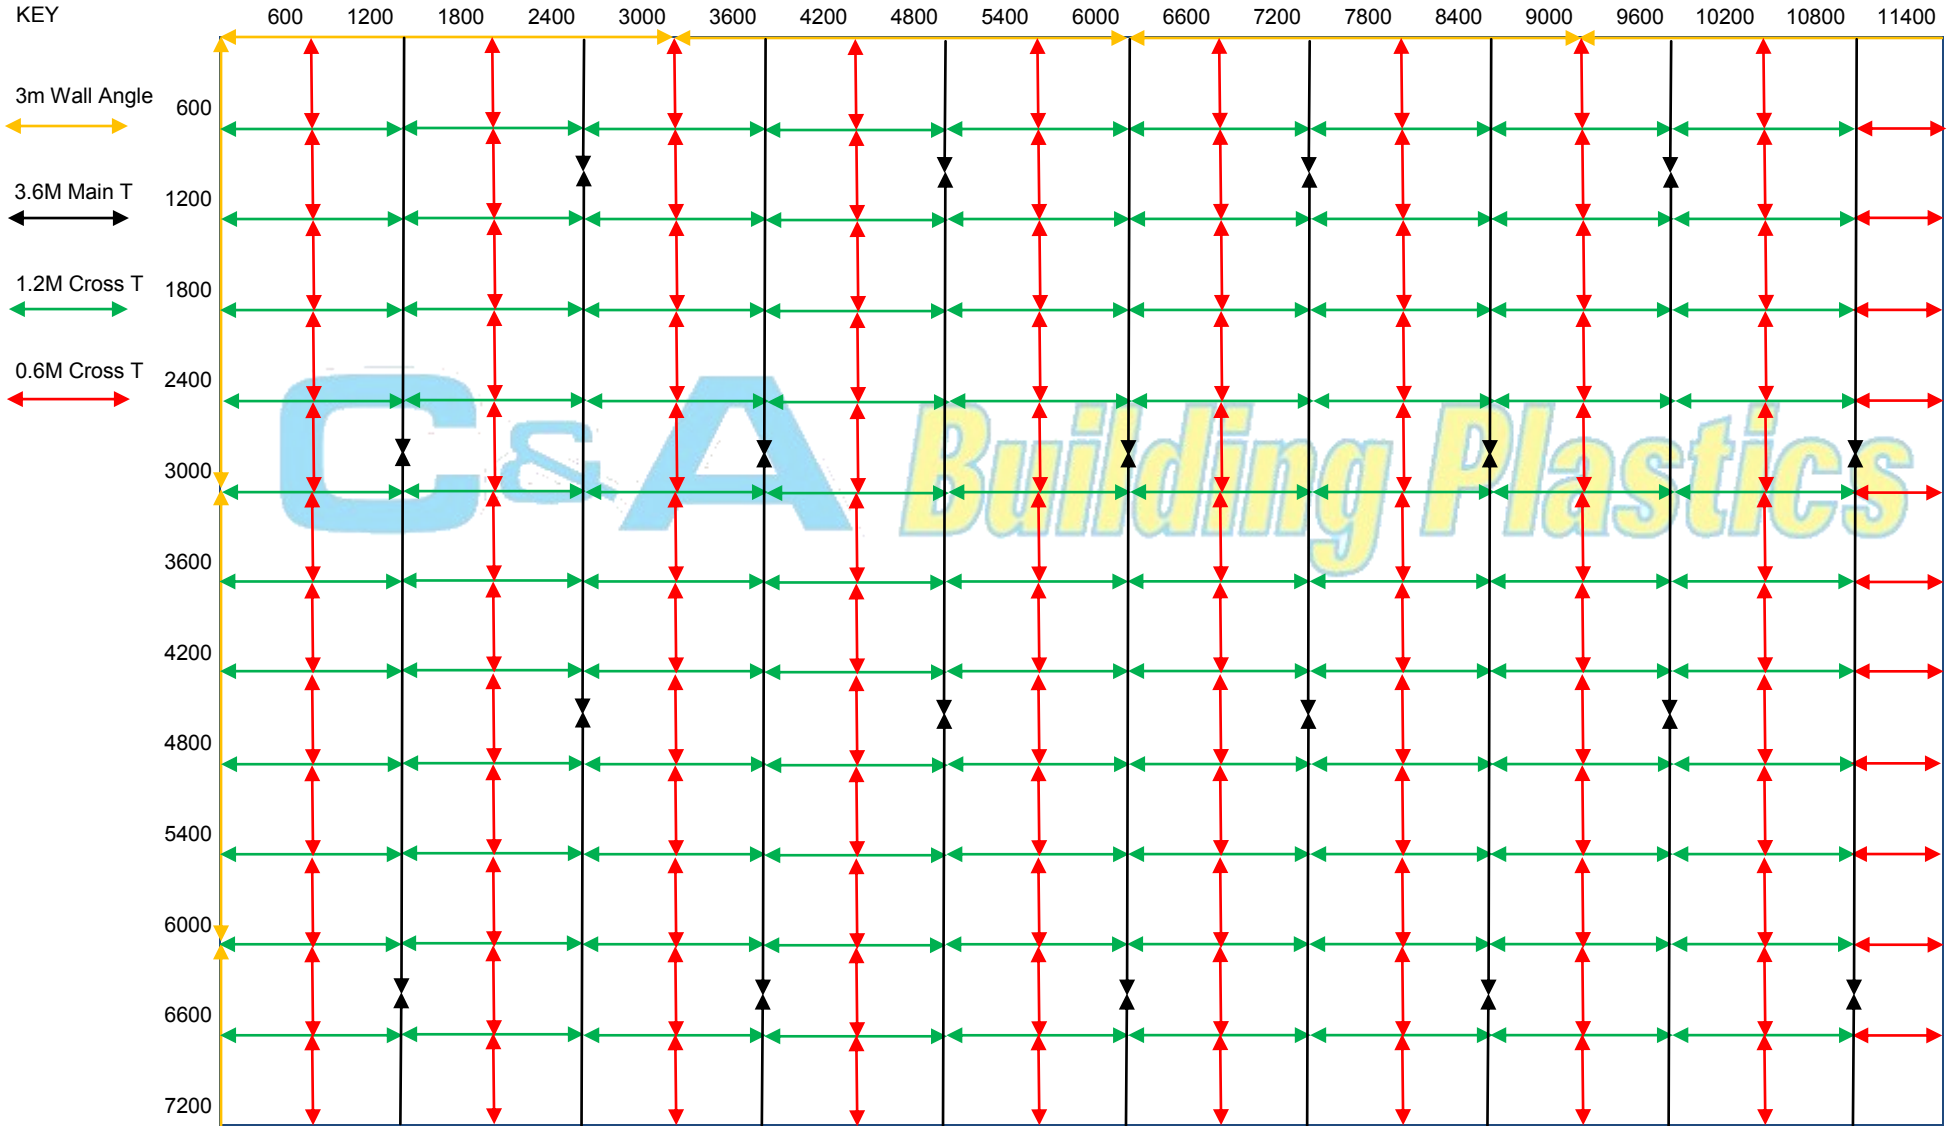

595mm x 595mm Suspended Ceiling Layout Plan For Material Calculations

Draw your room to scale over the top of this grid, to help determine materials required.

Grid Dimensions are in mm

1195mm x 595mm Suspended Ceiling Layout Plan For Material Calculations

Draw your room to scale over the top of this grid, to help determine materials required.

Grid Dimensions are in mm