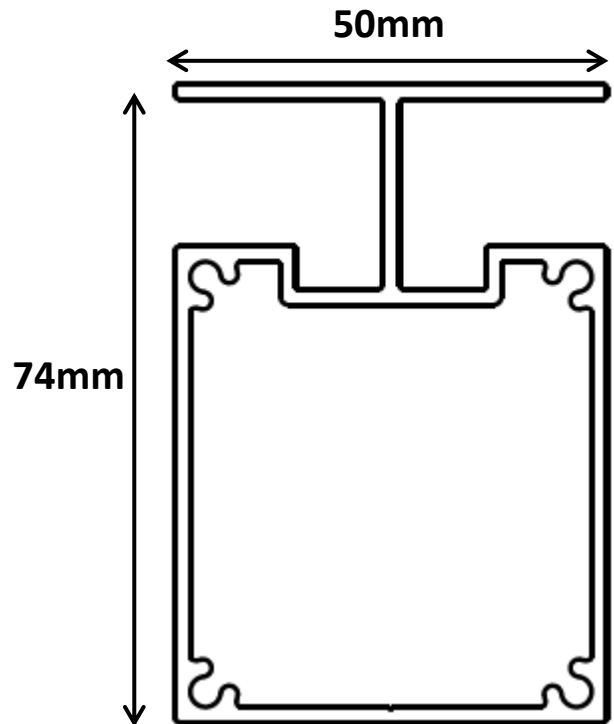

Sanctuary Wall Plate
Approximate size

Sanctuary Glazing Bar
Approximate size

Sanctuary Front Beam
Approximate size