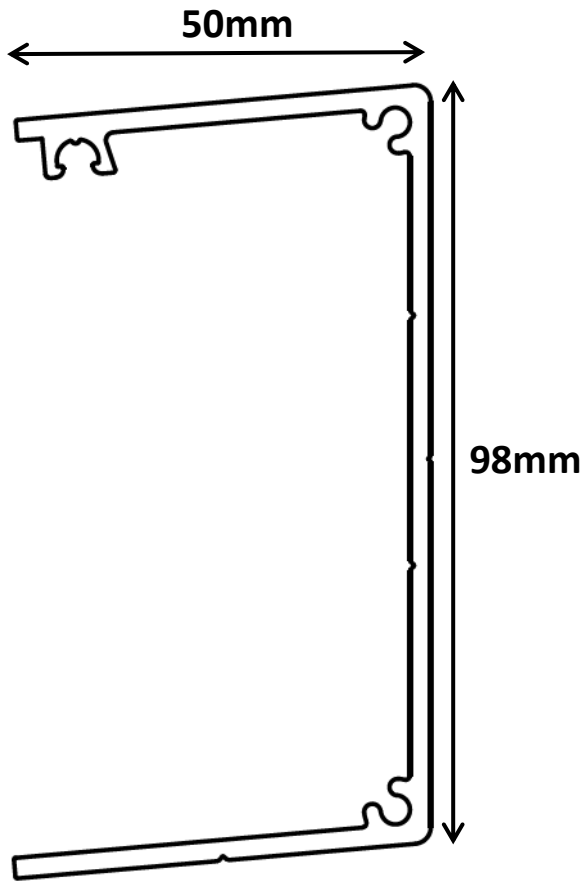

Sanctuary Wall Plate
Approximate size

Sanctuary Glazing Bar
Approximate size

Sanctuary Front Beam
Approximate size